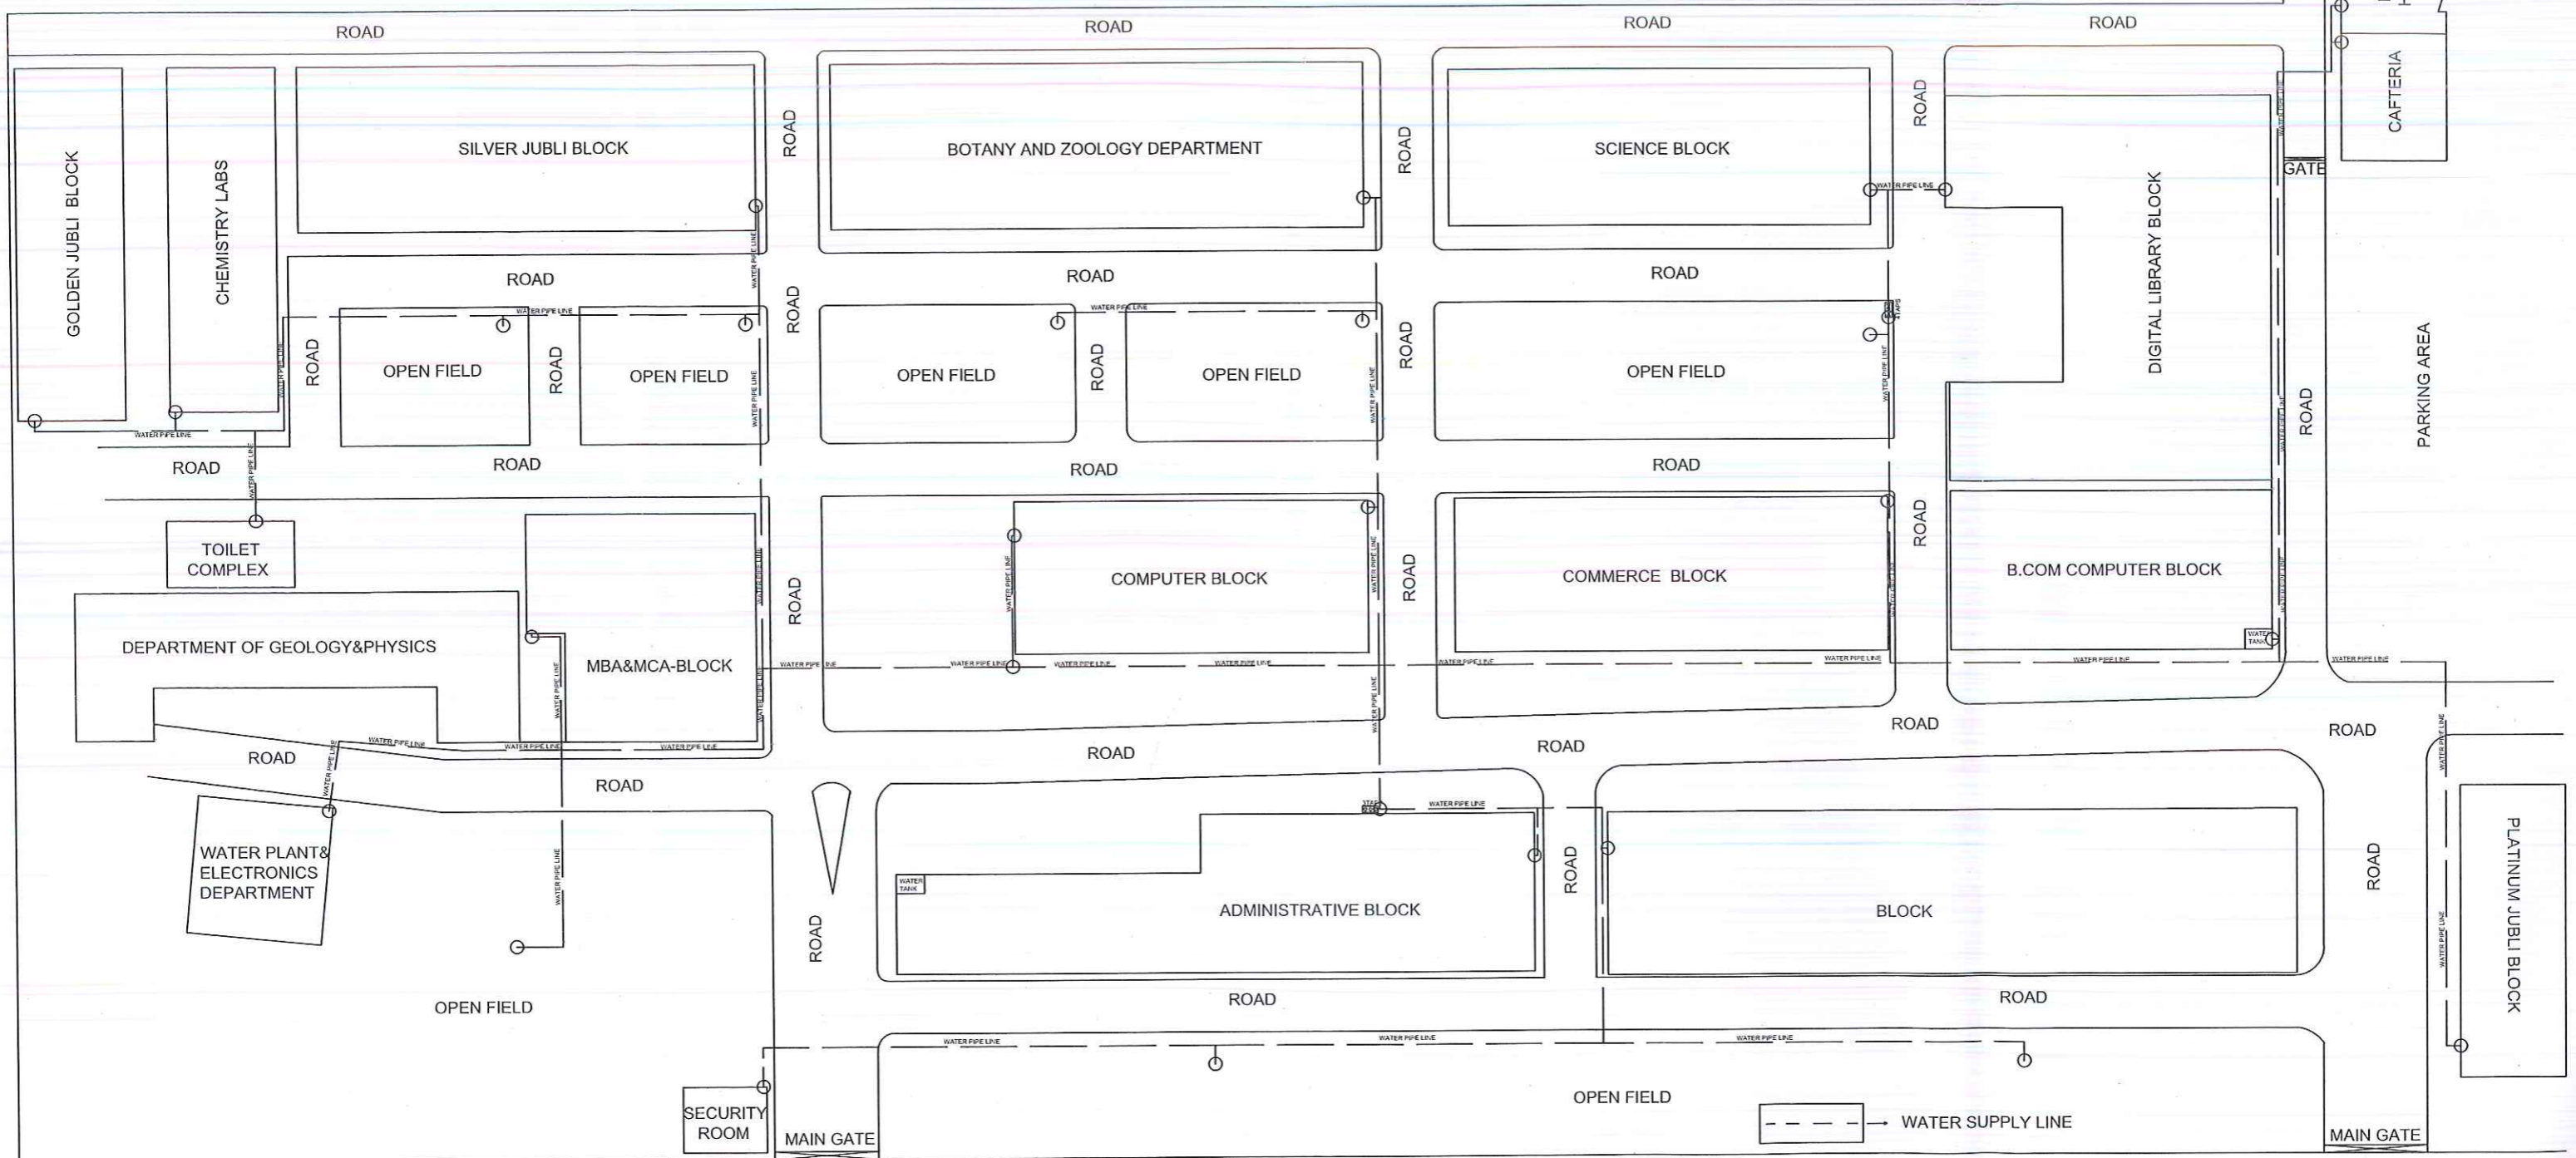

DANTULURI NARAYANA RAJU COLLEGE(DNR),BHIMAVARAM
 (AN AUTONOMOUS INSTITUTION)
 (AFFLIATED TO ADIKAVI NANNAYA UNIVERSITY,RAJAMAHENDRAVARAM)

[Signature]
PRINCIPAL
D.N.R. COLLEGE
BHIMAVARAM.

[Signature]
ENGINEER
D.N.R. COLLEGE ASSOCIATION
BHIMAVARAM.