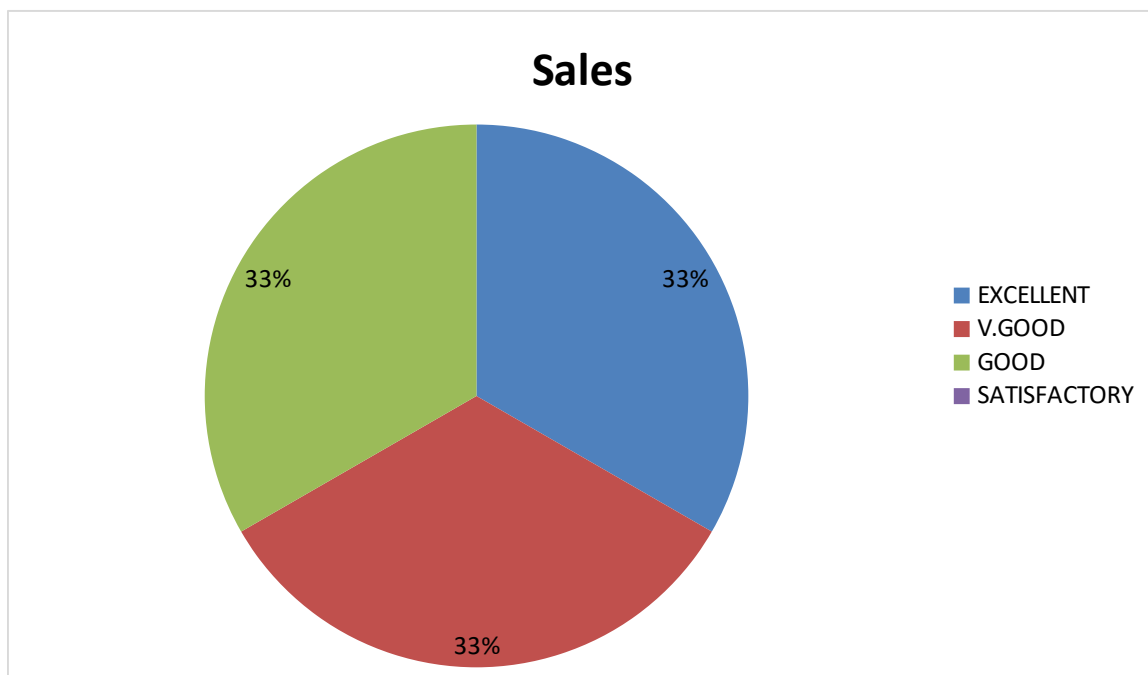

5. Is the syllabus provide scope for training/ internship/ Research