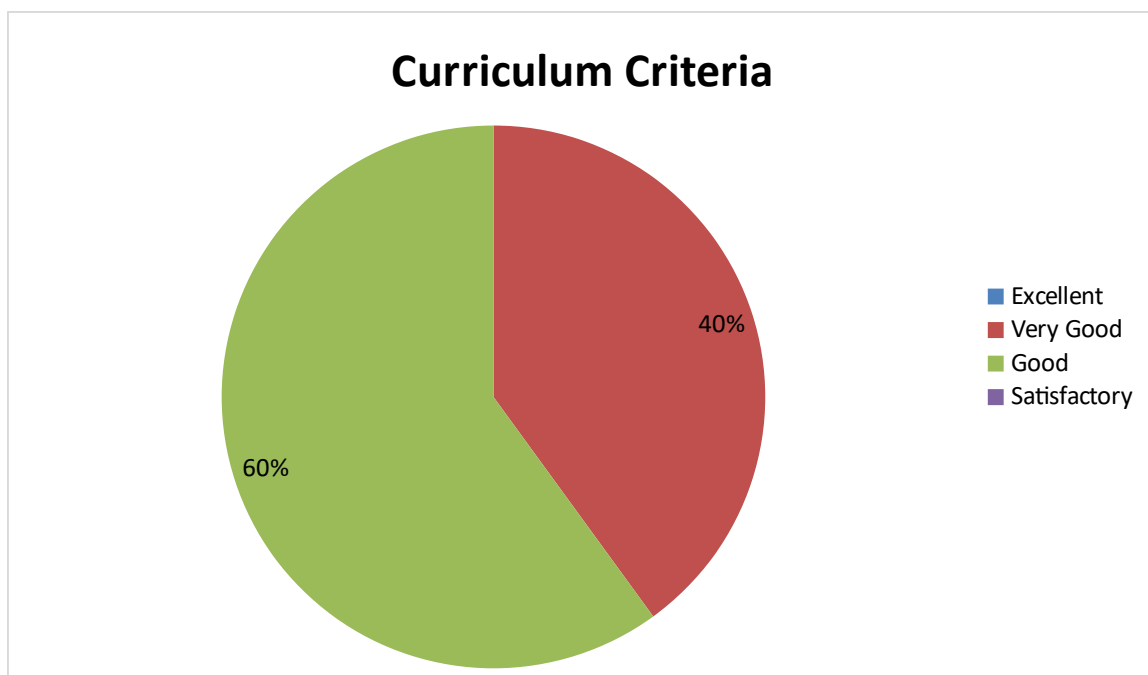

DEPARTMENT OF ENGLISH

Student Feedback pie diagram

1. Relevance of the syllabus to the course

2. Syllabus content increases knowledge and create interest in the subject area

3. Relevance in the area of theory and its application in the syllabus

4. Abundant amount of prescribed books and reference material are available in the library.

5. Is the syllabus provide scope for training/ internship/ Research

6. Curriculum provide prospective for higher education/ Employability/ entrepreneurship