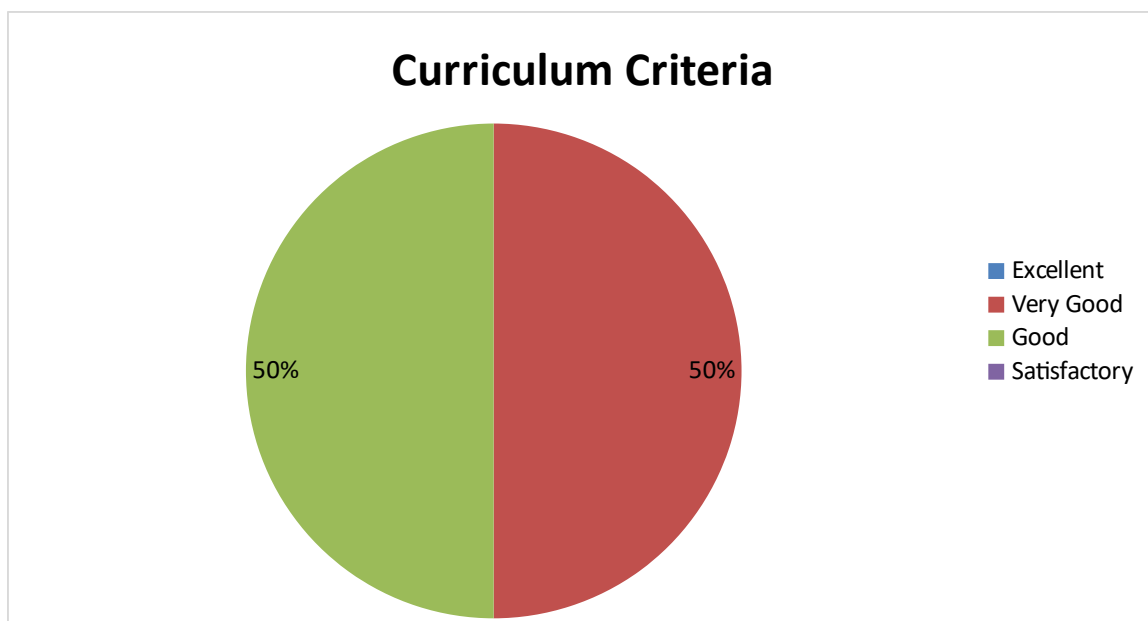

DEPARTMENT OF ENGLISH

Student Feedback pie diagram

1. Relevance of the syllabus to the course

2. Syllabus content increases knowledge and create interest in the subject area

3. Relevance in the area of theory and its application in the syllabus