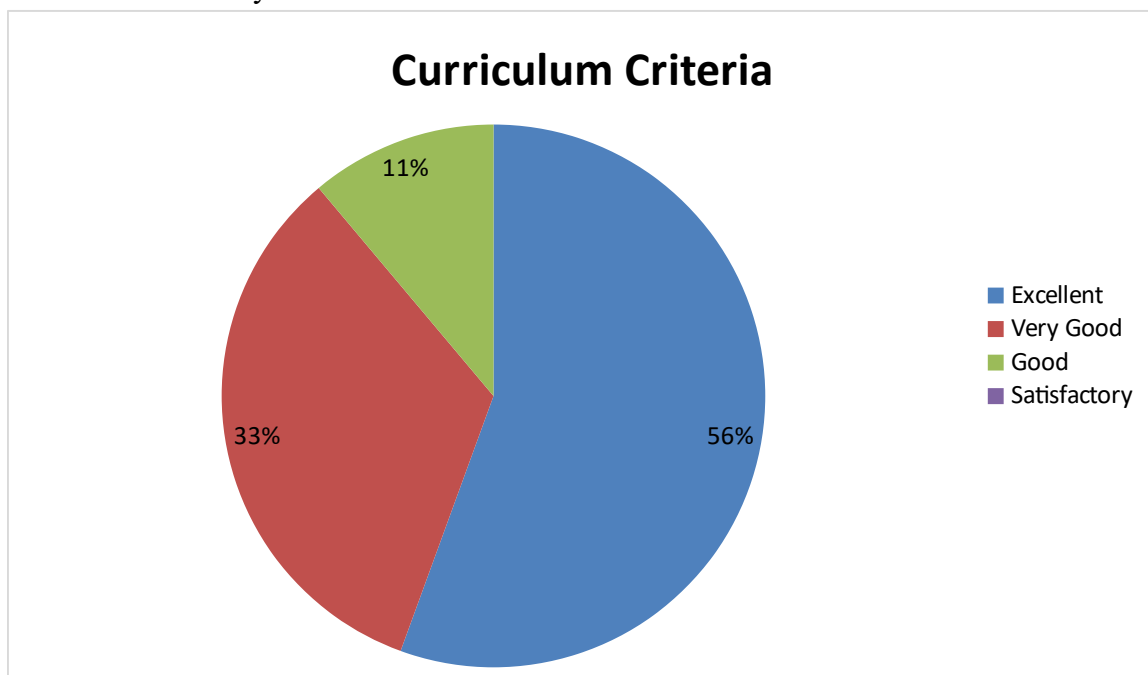

DEPARTMENT OF ENGLISH

Student Feedback pie diagram

1. Relevance of the syllabus to the course

2. Syllabus content increases knowledge and create interest in the subject area

3. Relevance in the area of theory and its application in the syllabus