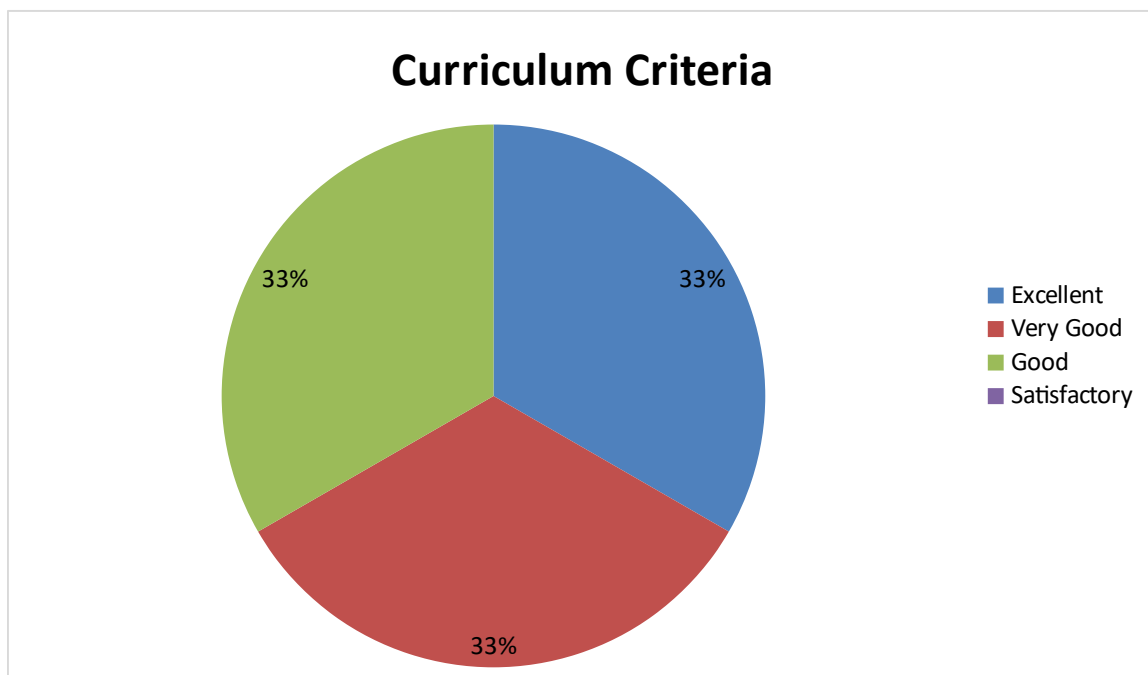

DEPARTMENT OF ENGLISH

Student Feedback pie diagram

1. Relevance of the syllabus to the course

2. Syllabus content increases knowledge and create interest in the subject area

3. Relevance in the area of theory and its application in the syllabus