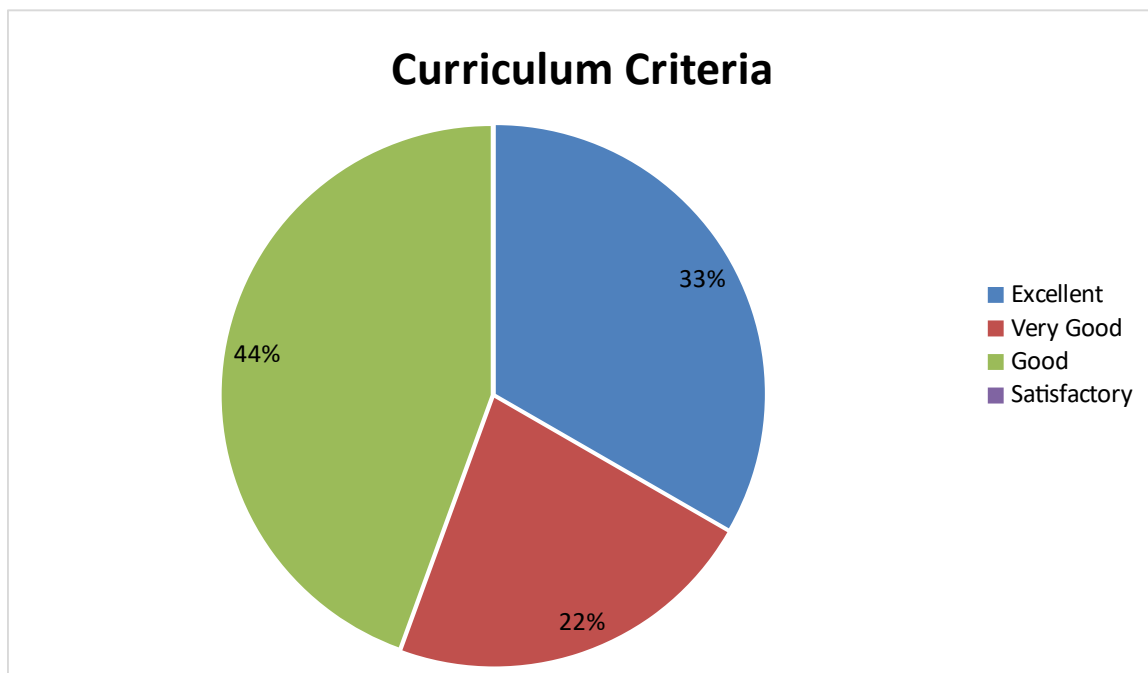

DEPARTMENT OF ENGLISH

Student Feedback pie diagram

1. Relevance of the syllabus to the course

2. Syllabus content increases knowledge and create interest in the subject area

3. Relevance in the area of theory and its application in the syllabus

4. Abundant amount of prescribed books and reference material are available in the library.

5. Is the syllabus provide scope for training/ internship/ Research

6. Curriculum provide prospective for higher education/ Employability/ entrepreneurship