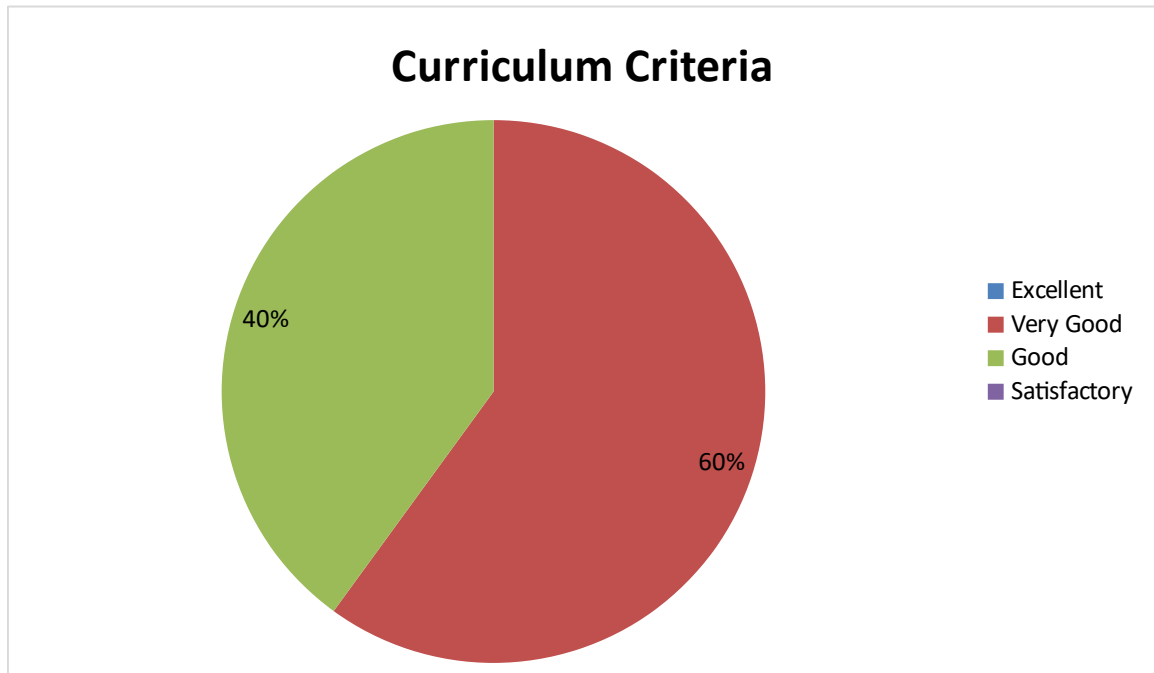

7. Syllabus meets the needs of the society