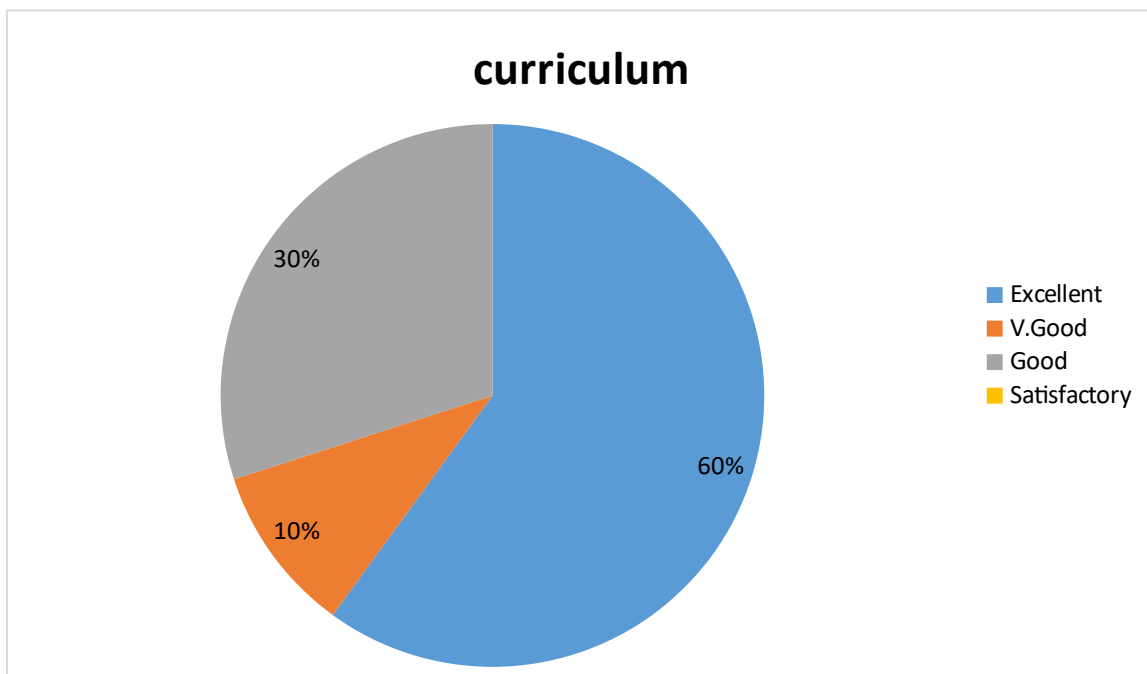

4. Course satisfy local; National and global needs including gender; environment sustainable needs