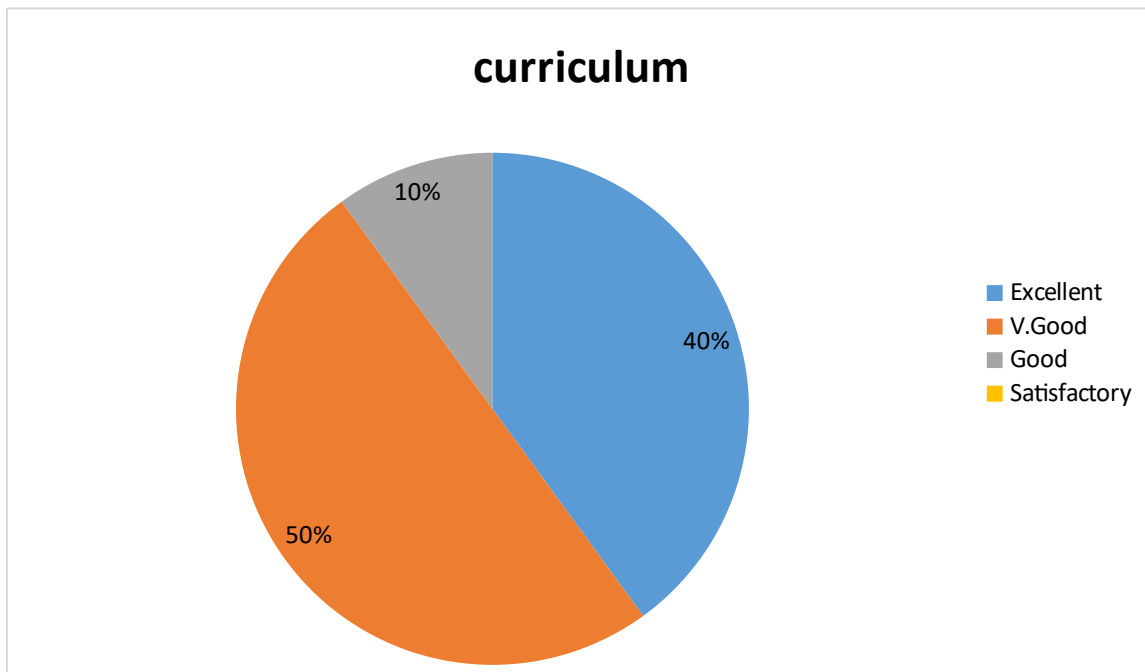

6. Curriculum provide prospective for higher education/ Employability/ entrepreneurship