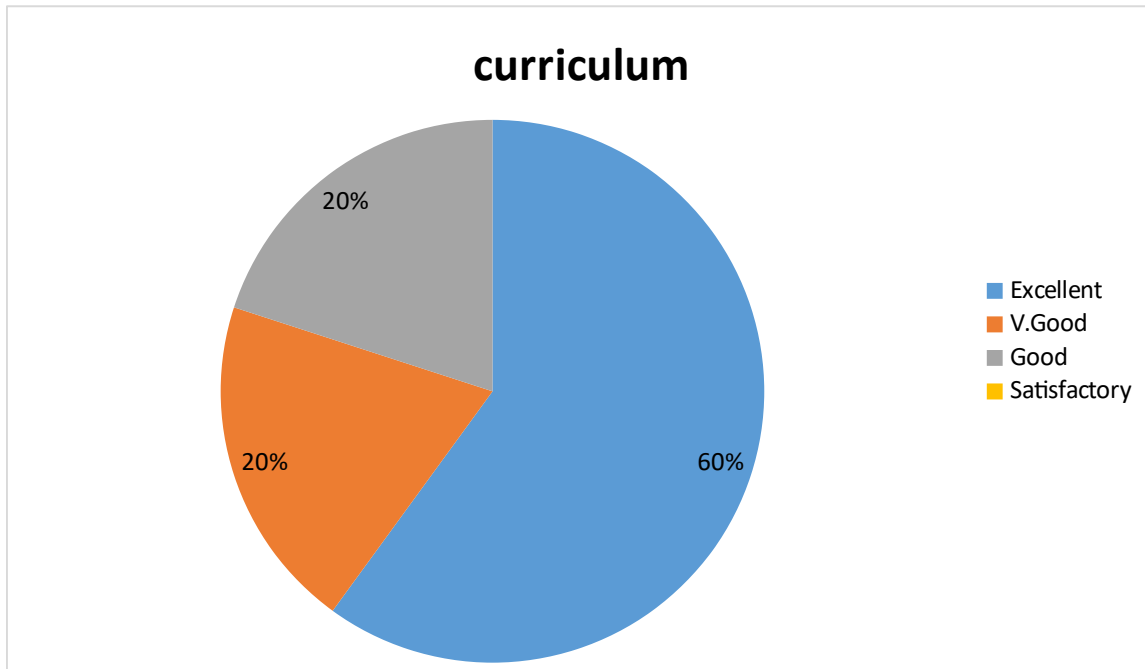

5. Offered certificate courses in the college provide additional knowledge and skills in their field.