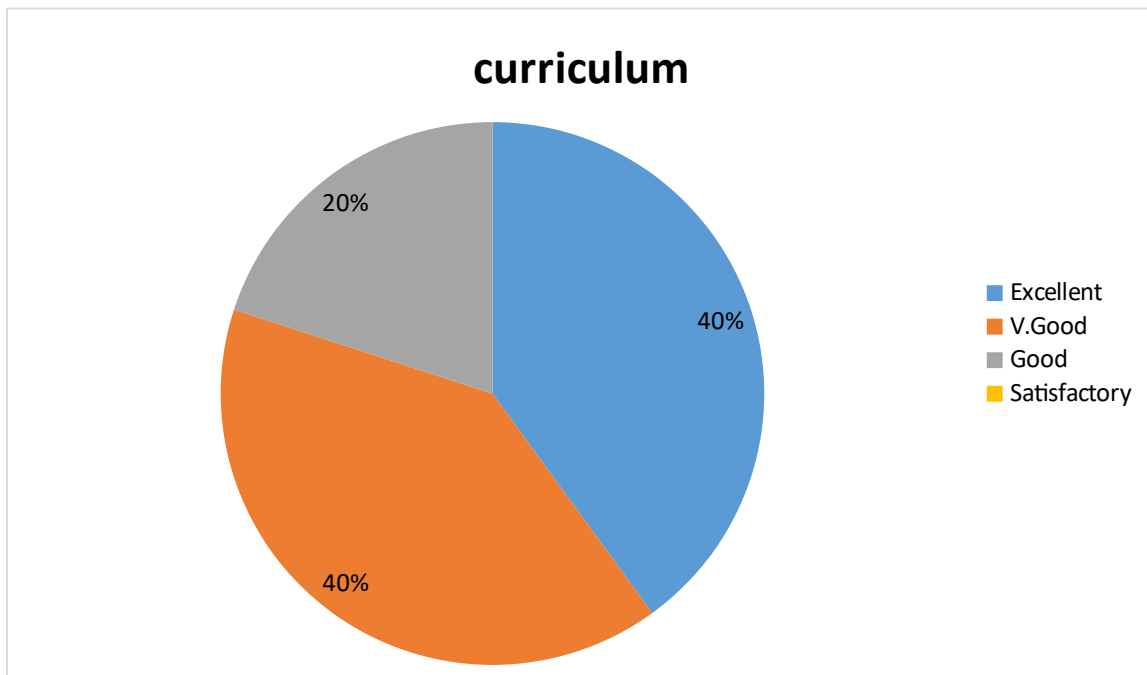

### Parent Feedback on Curriculum

1. Syllabus design meets overall development of the student

2. Revised syllabi relevant to the student

3. Syllabus develop skills of problem solving; creative thinking; analytical; communicative and life skills