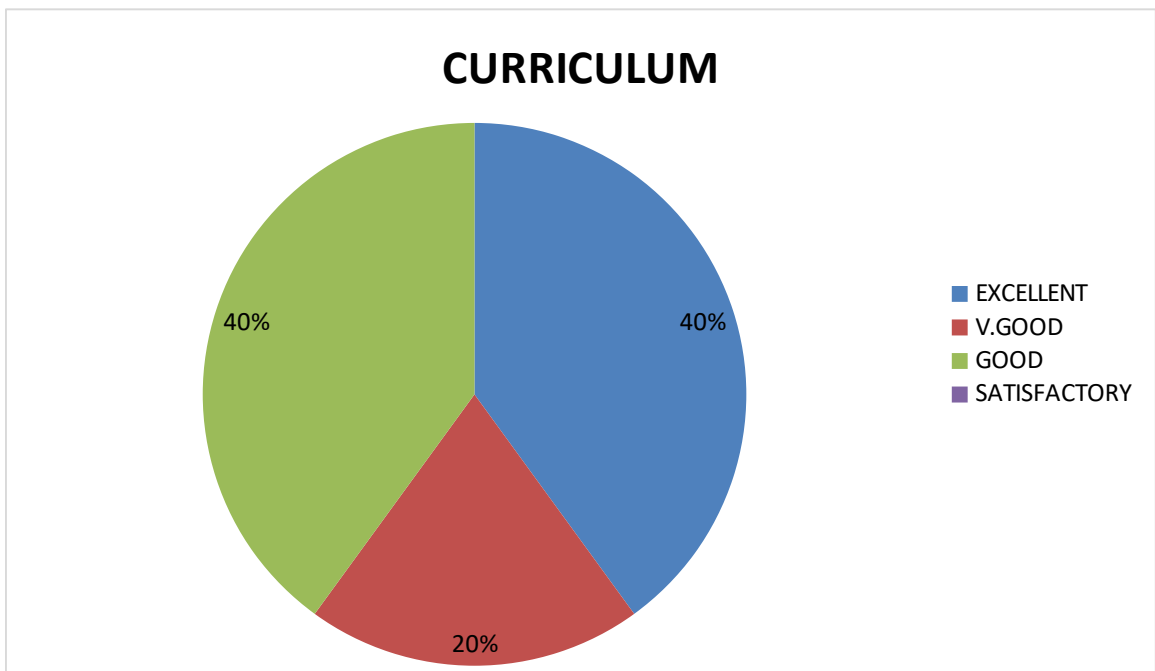

6. *Students centered syllabus enabling self Learning.*