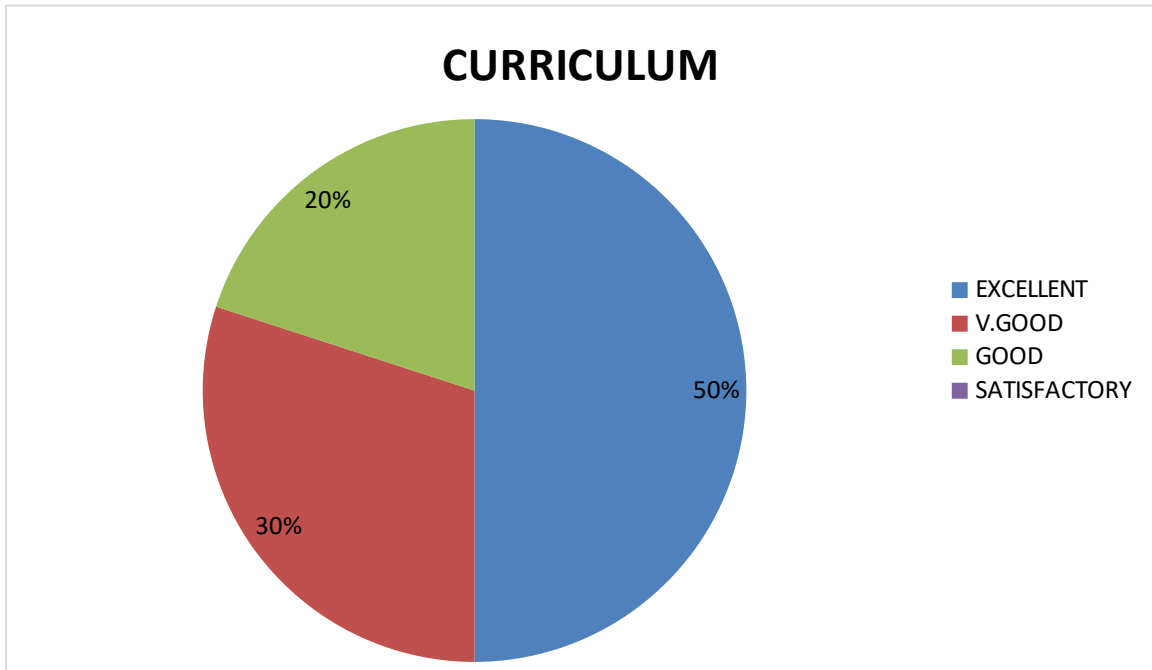

DEPARTMENT OF GEOGRAPHY

ALUMINI FEEDBACK ON CURRICULUM – PIE DIAGRAM

1. *Relevance in the area of theory and its application in the syllabus.*

2. *Course content meets the Industry demands.*

3. *Carrier orientation in the syllabus.*