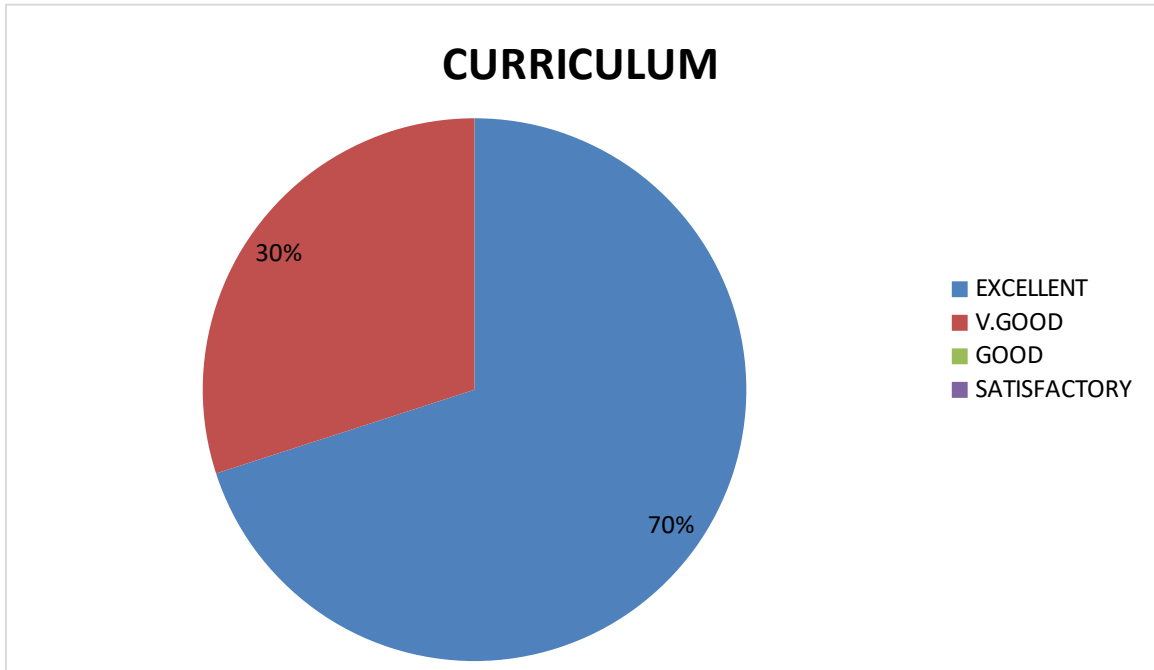

7. *Syllabus develop skills like, Creative thinking problem solving; communication and life skills.*