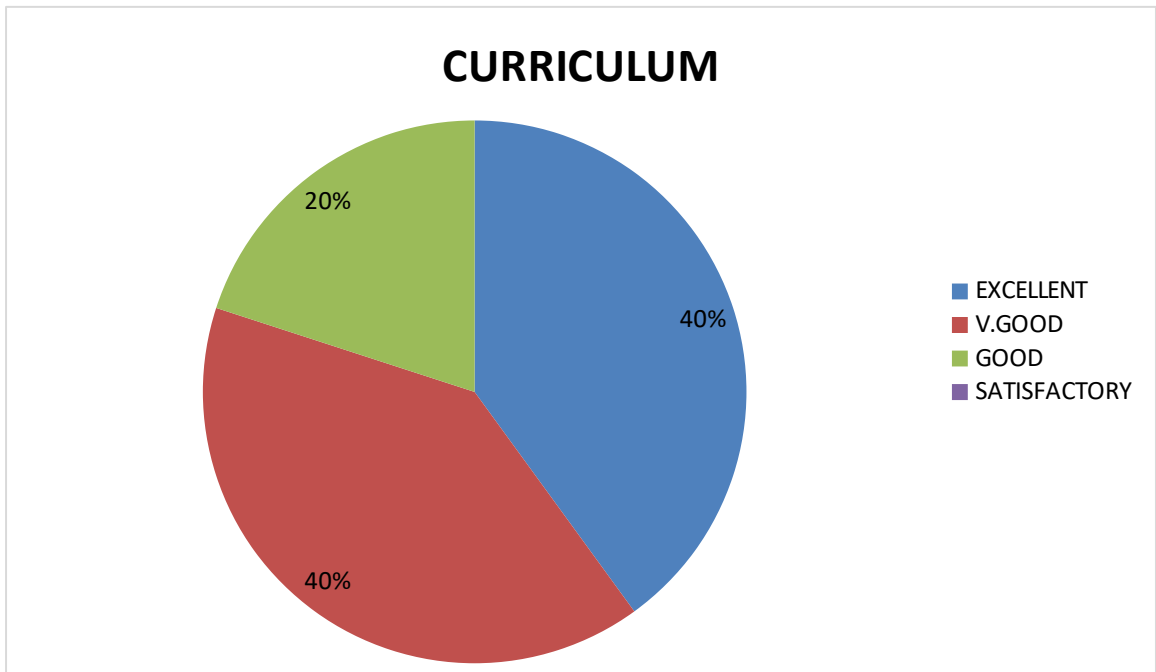

4. *Curriculum provide prospective for higher education /employability/ entrepreneurship.*