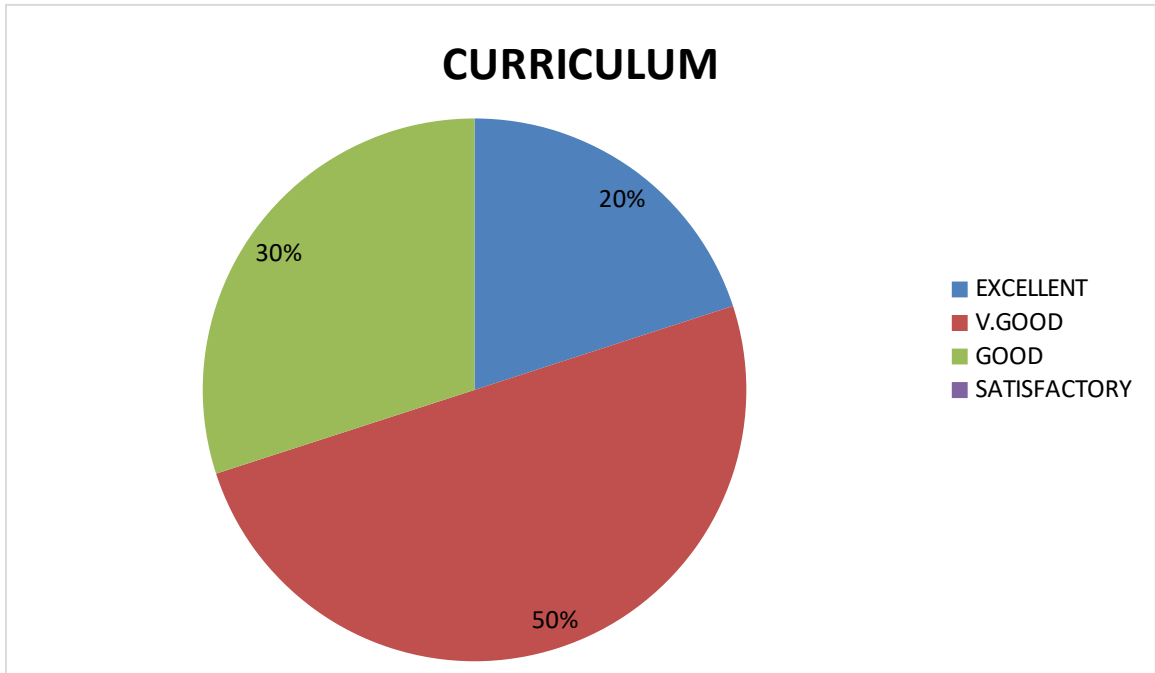

DEPARTMENT OF GEOGRAPHY

ALUMINI FEEDBACK ON CURRICULUM – PIE DIAGRAM

1. *Relevance in the area of theory and its application in the syllabus.*

2. *Course content meets the Industry demands.*

3. *Carrier orientation in the syllabus.*