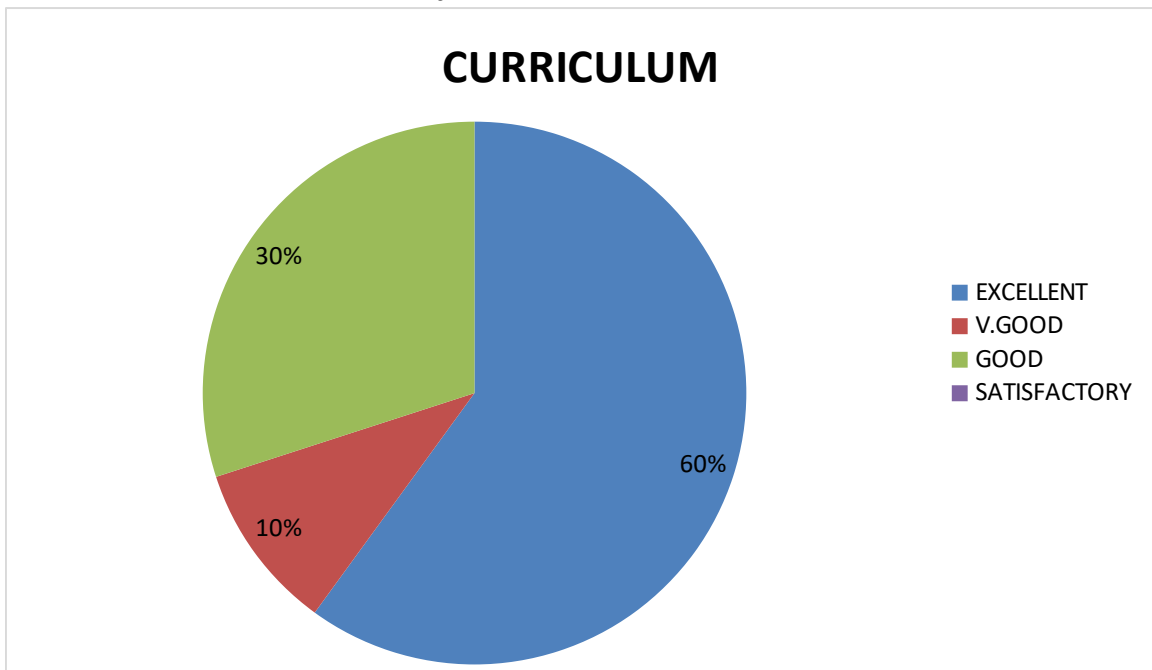

DEPARTMENT OF GEOGRAPHY

ALUMINI FEEDBACK ON CURRICULUM – PIE DIAGRAM

1. *Relevance in the area of theory and its application in the syllabus.*

2. *Course content meets the Industry demands.*

3. *Carrier orientation in the syllabus.*