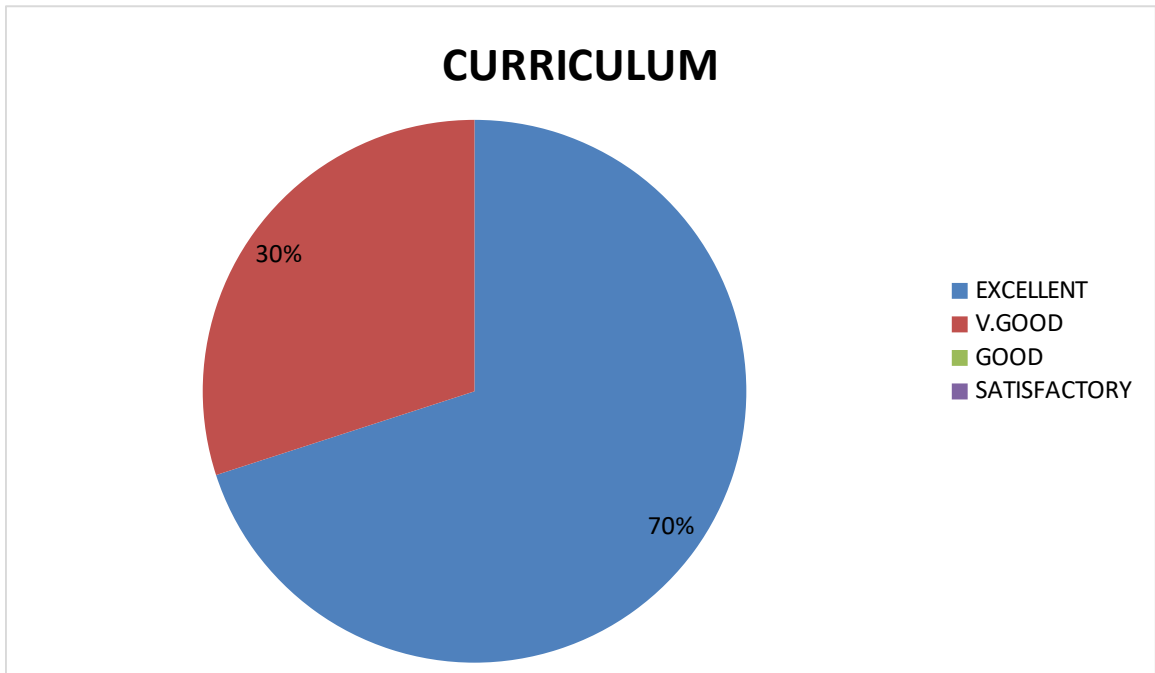

5. *The Project work/ Internship undertaken during the education is constructive and helpful in gaining professional experience.*