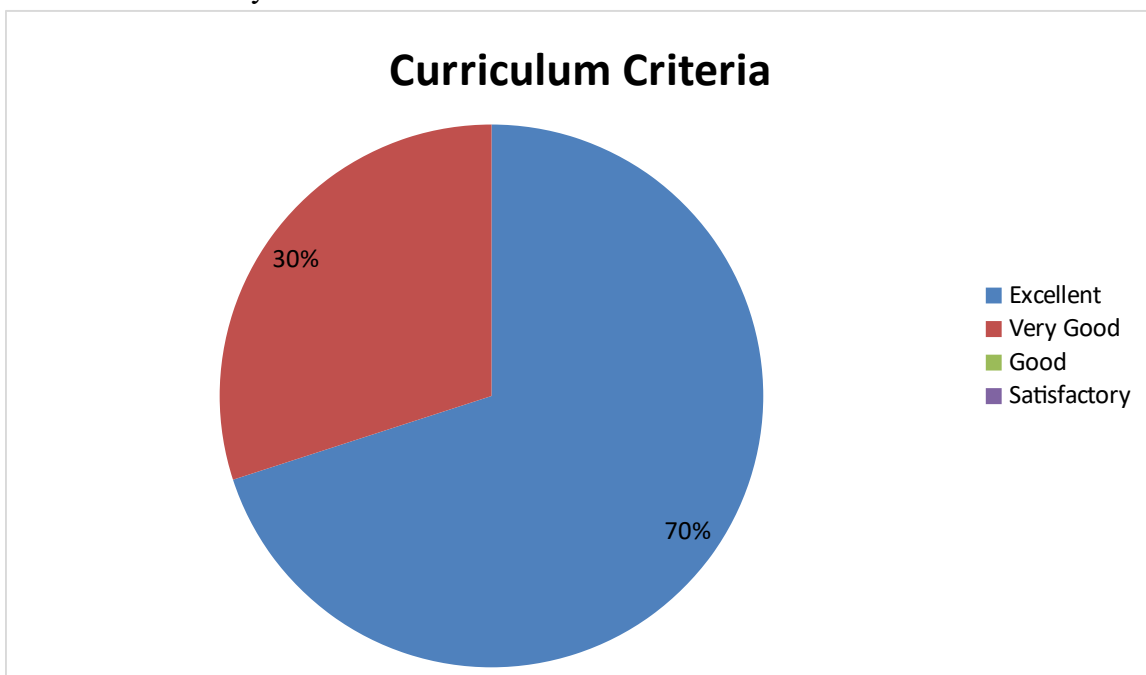

DEPARTMENT OF GEOGRAPHY

Student Feedback pie diagram

1. Relevance of the syllabus to the course

2. Syllabus content increases knowledge and create interest in the subject area

3. Relevance in the area of theory and its application in the syllabus