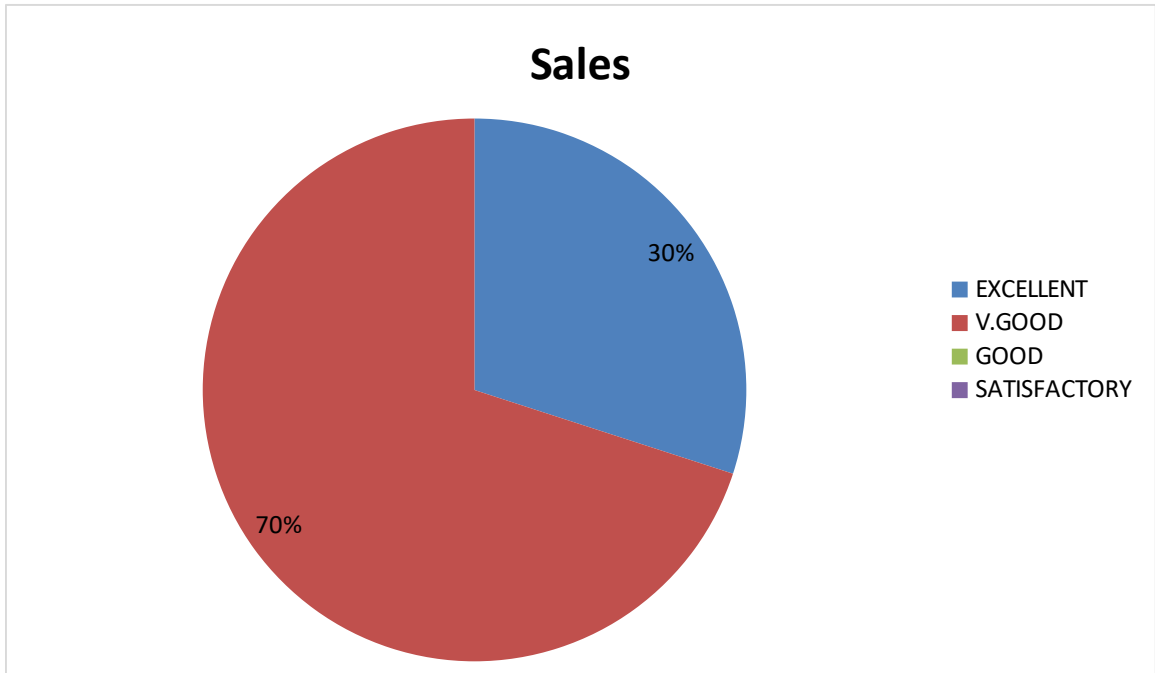

5. Is the syllabus provide scope for training/ internship/ Research