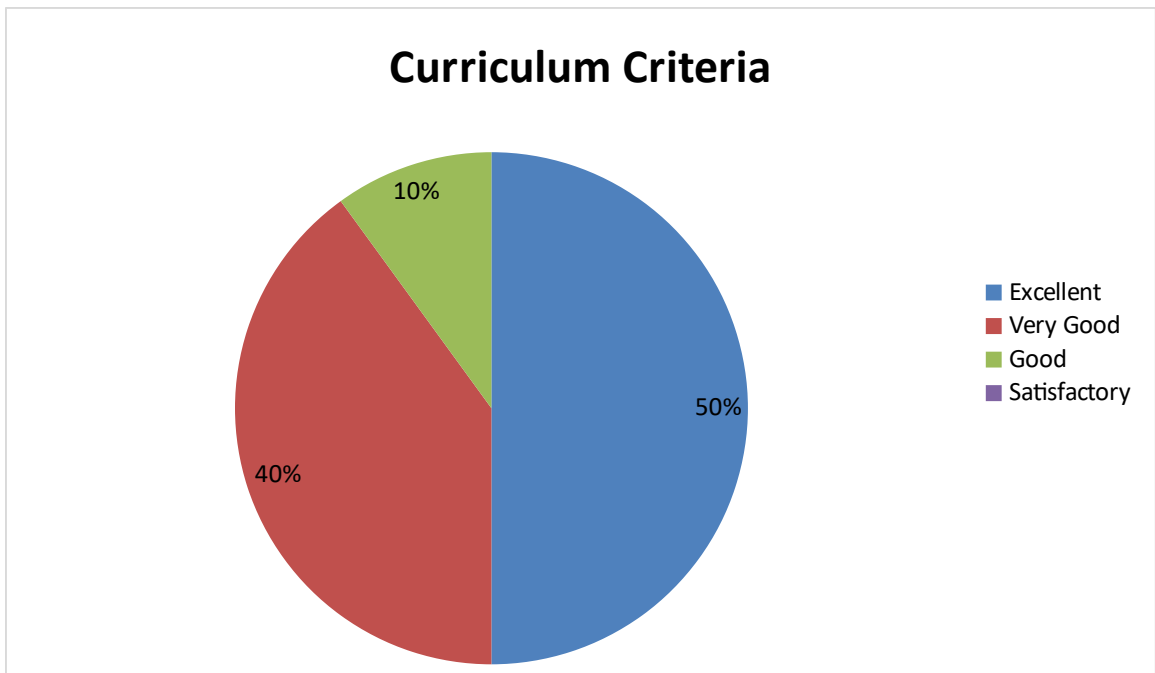

6. Curriculum provide prospective for higher education/ Employability/ entrepreneurship