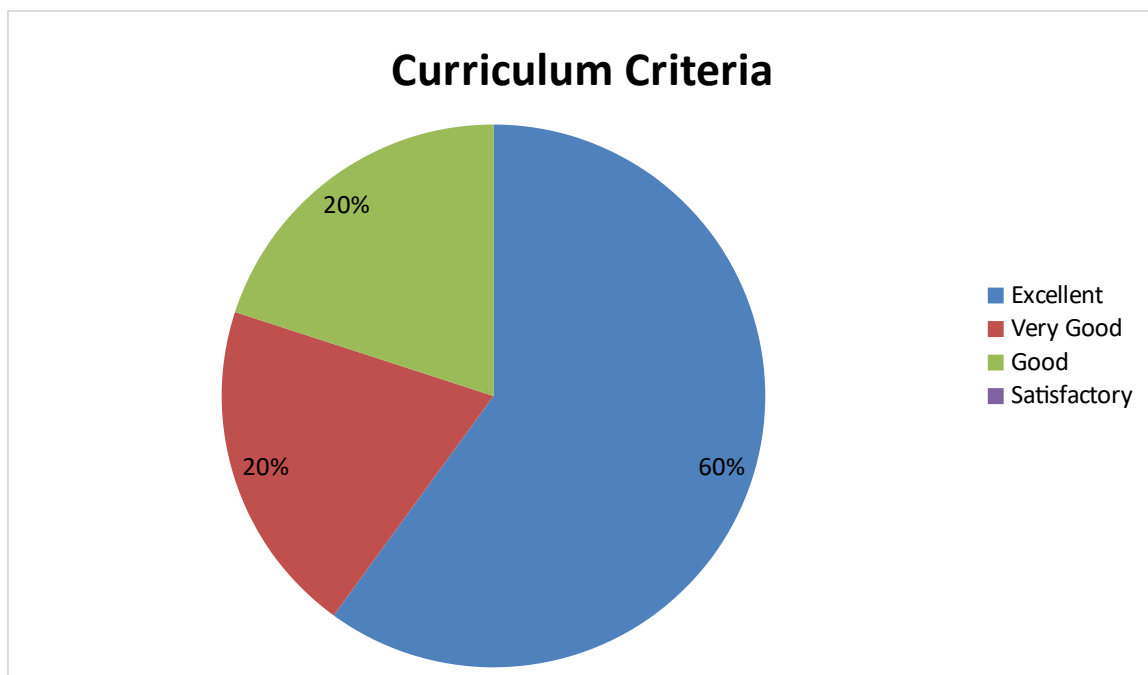

DEPARTMENT OF GEOGRAPHY

Student Feedback pie diagram

1. Relevance of the syllabus to the course

2. Syllabus content increases knowledge and create interest in the subject area

3. Relevance in the area of theory and its application in the syllabus

4. Abundant amount of prescribed books and reference material are available in the library.

5. Is the syllabus provide scope for training/ internship/ Research

6. Curriculum provide prospective for higher education/ Employability/ entrepreneurship