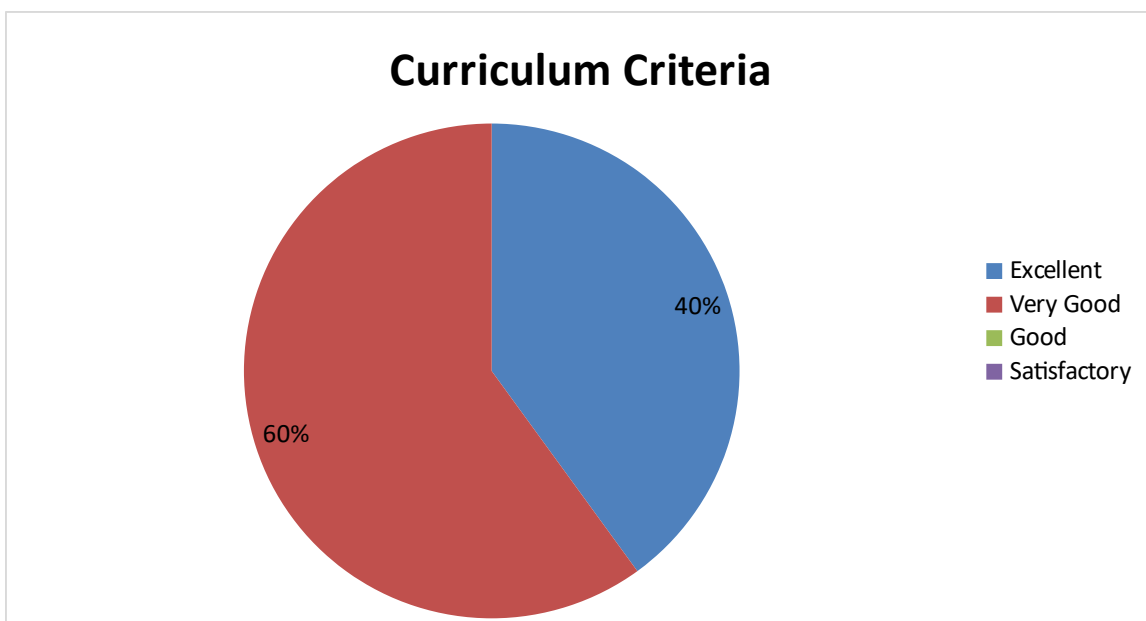

DEPARTMENT OF GEOGRAPHY

Student Feedback pie diagram

1. Relevance of the syllabus to the course

2. Syllabus content increases knowledge and create interest in the subject area

3. Relevance in the area of theory and its application in the syllabus