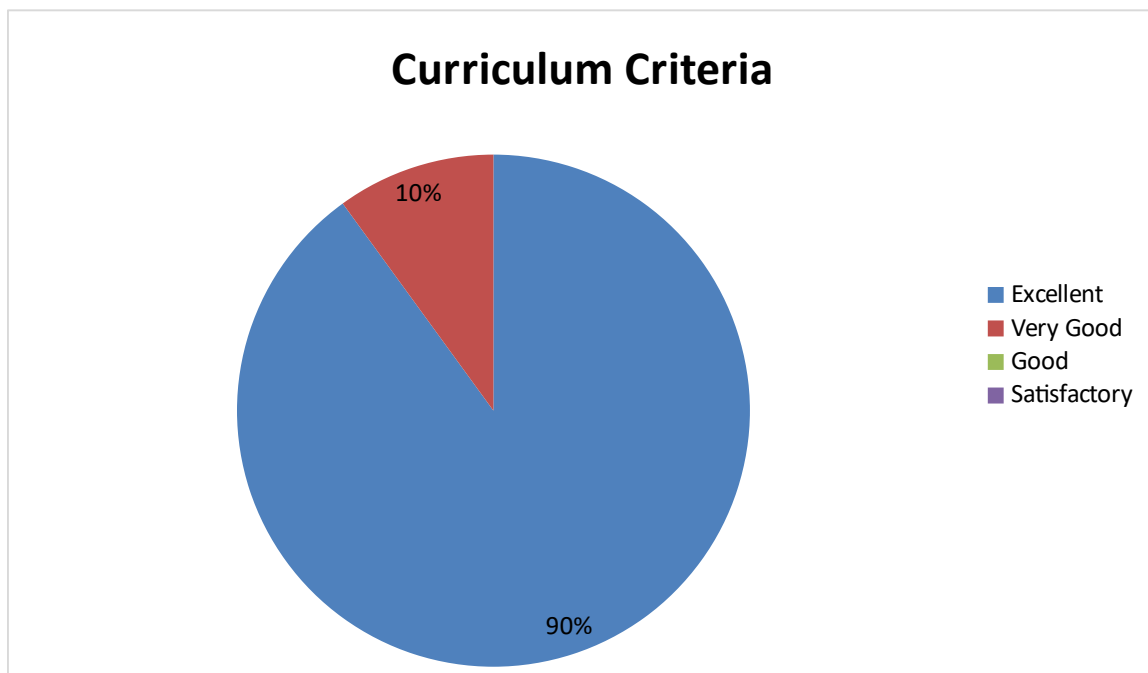

4. Abundant amount of prescribed books and reference material are available in the library.