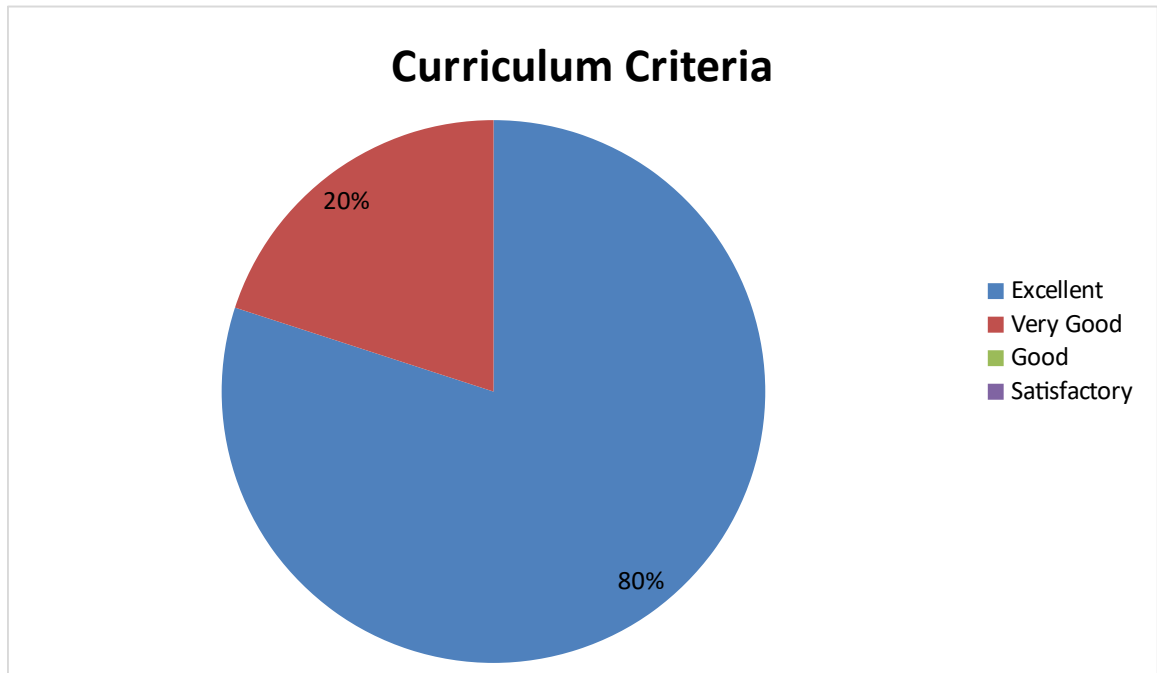

7. Syllabus meets the needs of the society