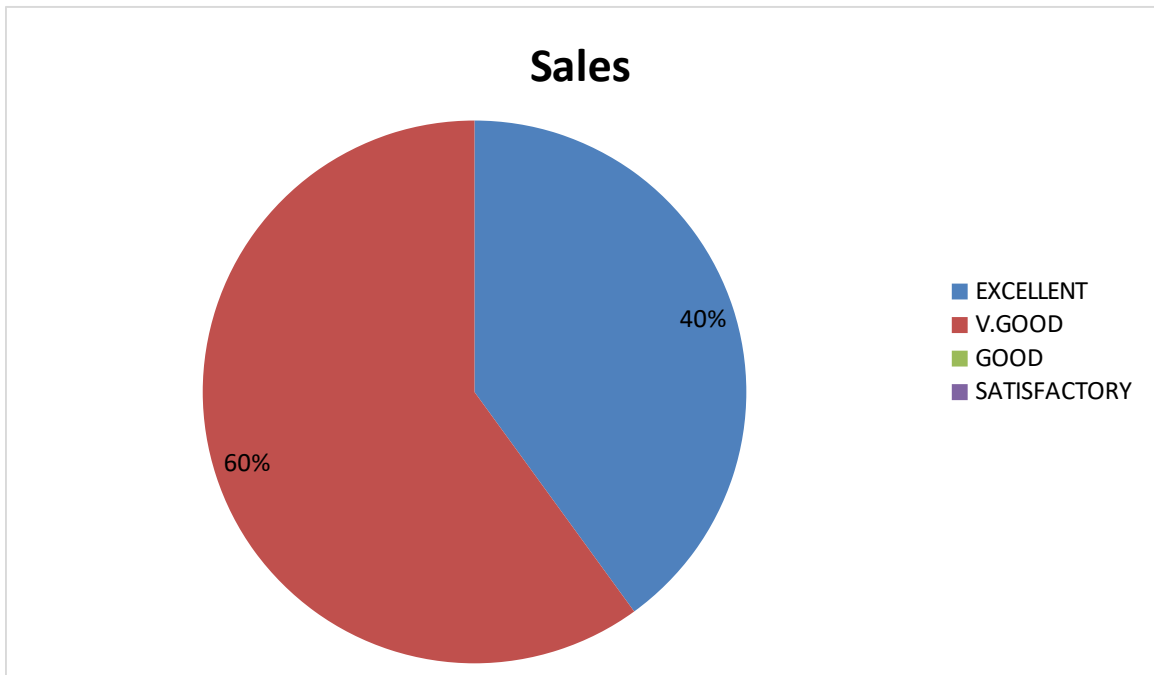

5. Syllabus content promote skill of the student to become a competent employee