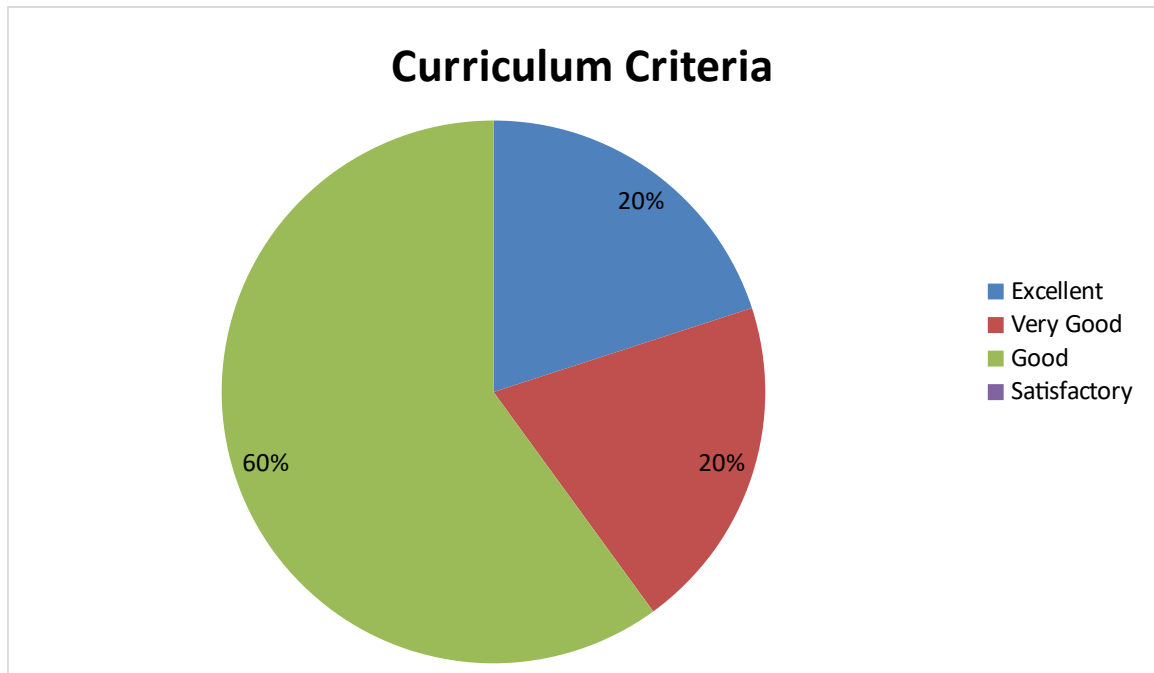

3. Is the syllabus provide scope for training/ Internship /Research