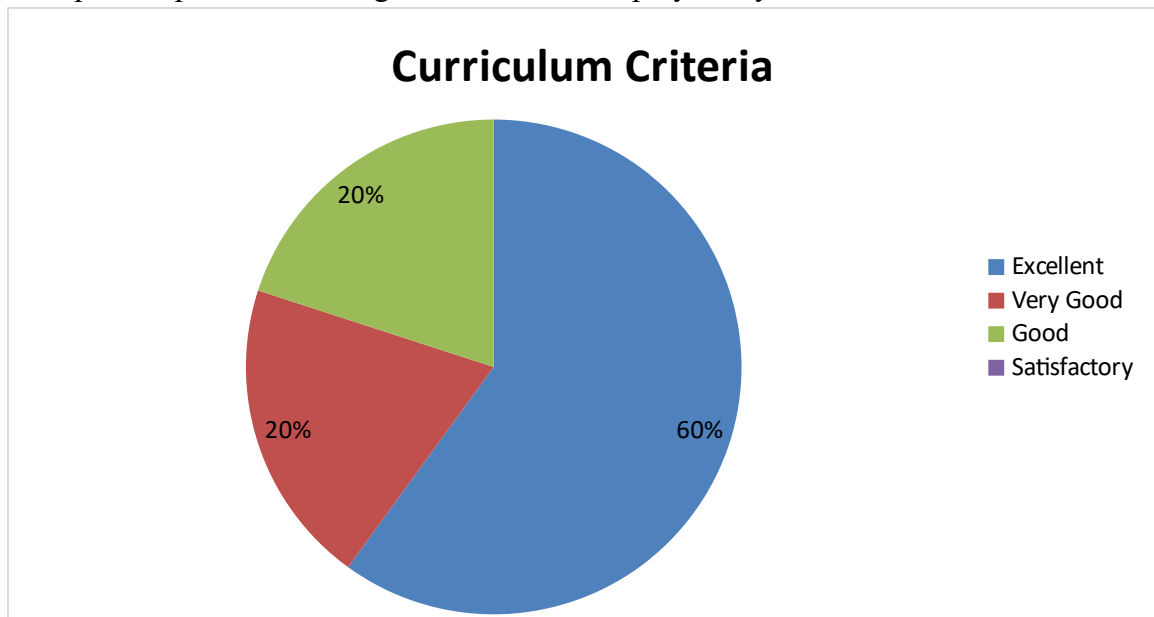

DEPARTMENT OF GEOLOGY

Employer's Feedback pie diagram

1. Syllabus ability to bridge the gap between industry standards and academic excellence

2. Prospective provision for higher education / Employability etc.