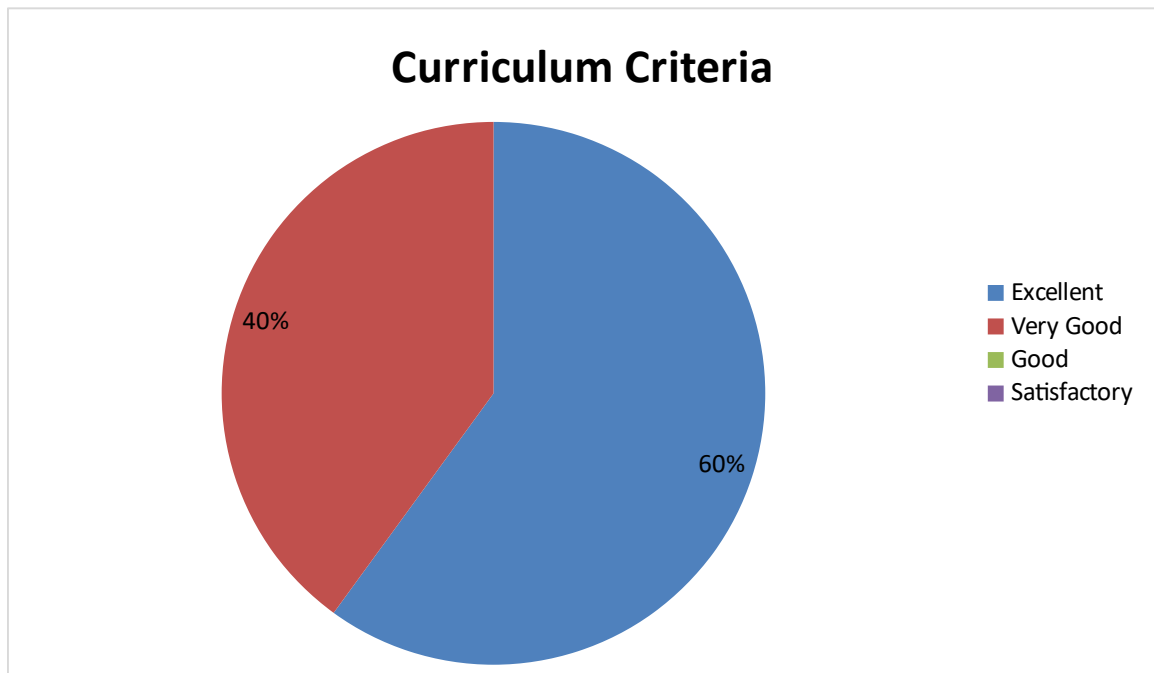

4. Curriculum provides opportunity of using ICT based knowledge and its skills .