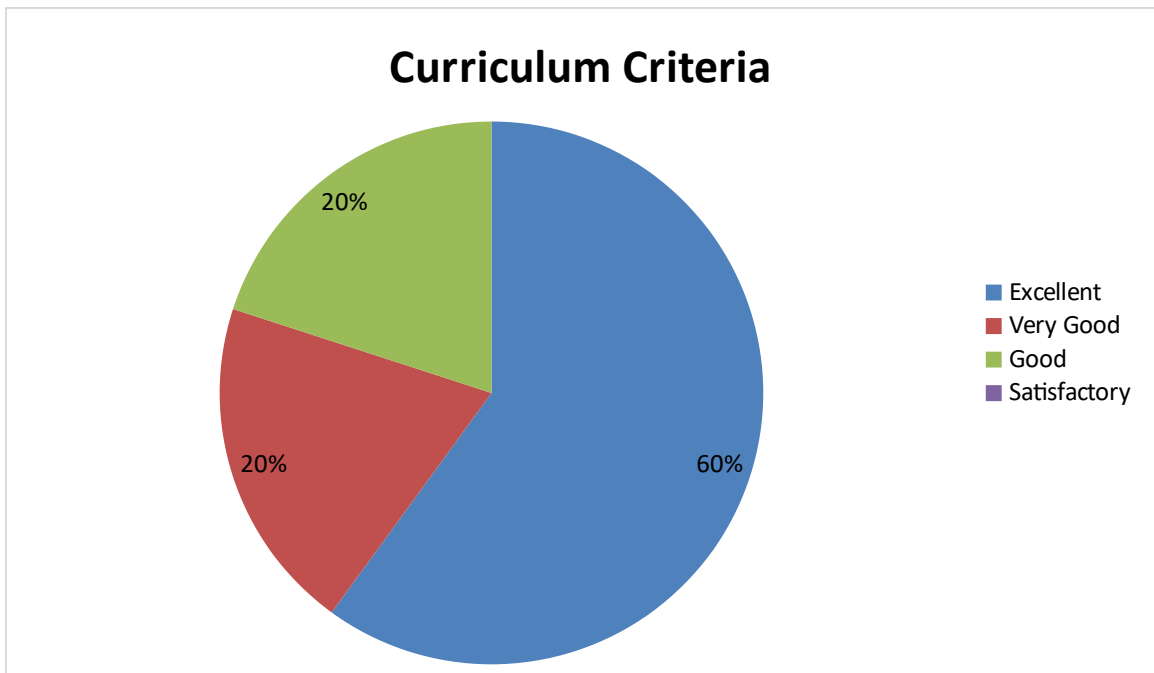

6. Syllabus develop creative thinking ; analytical ;communicative and life skills