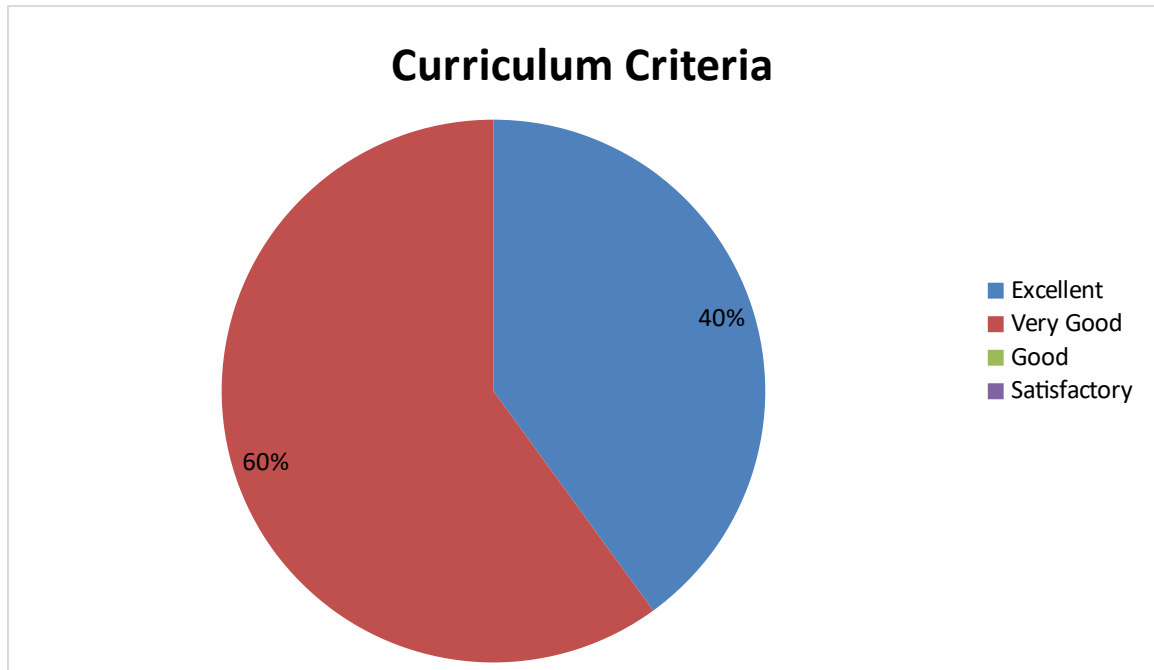

DEPARTMENT OF GEOLOGY

Employer's Feedback pie diagram

1. Syllabus ability to bridge the gap between industry standards and academic excellence

2. Prospective provision for higher education / Employability etc.