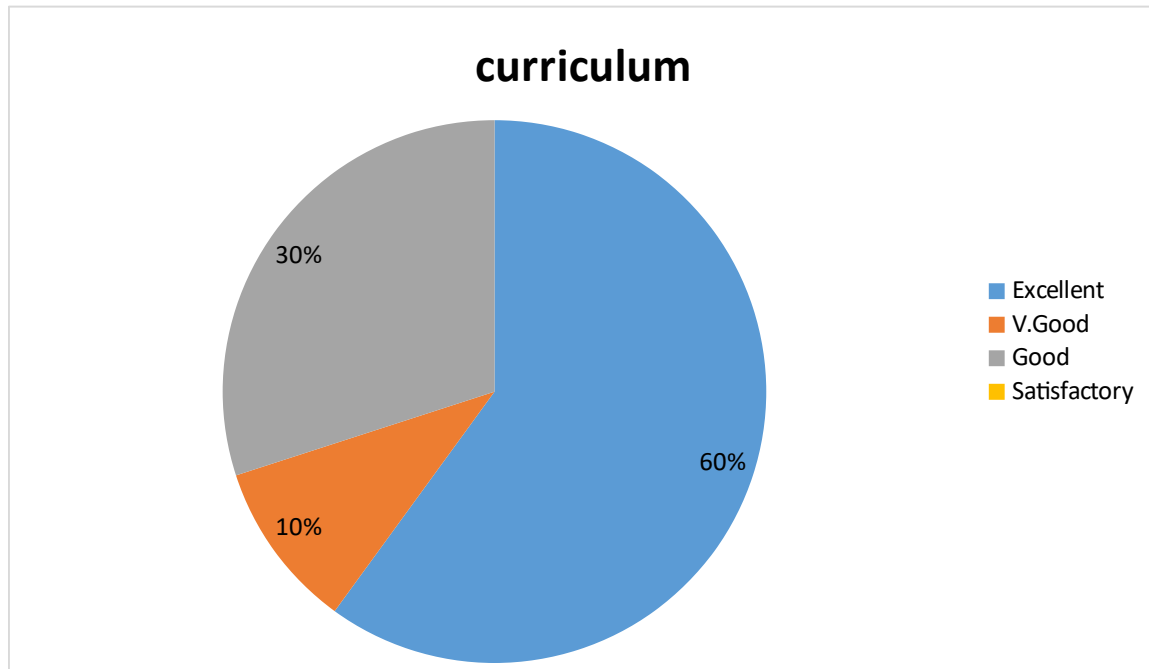

DEPARTMENT OF GEOLOGY

Parent Feedback on Curriculum

1. Syllabus design meets overall development of the student

2. Revised syllabi relevant to the student

3. Syllabus develop skills of problem solving; creative thinking; analytical; communicative and life skills