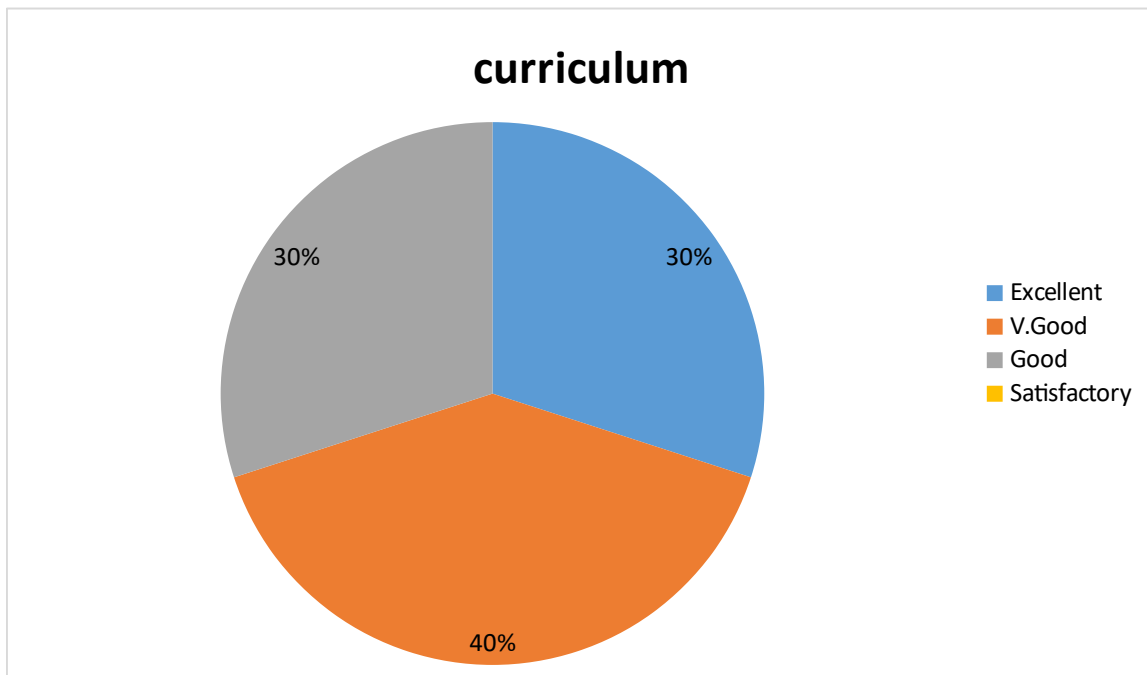

DEPARTMENT OF GEOLOGY

Parent Feedback on Curriculum

1. Syllabus design meets overall development of the student

2. Revised syllabi relevant to the student

3. Syllabus develop skills of problem solving; creative thinking; analytical; communicative and life skills