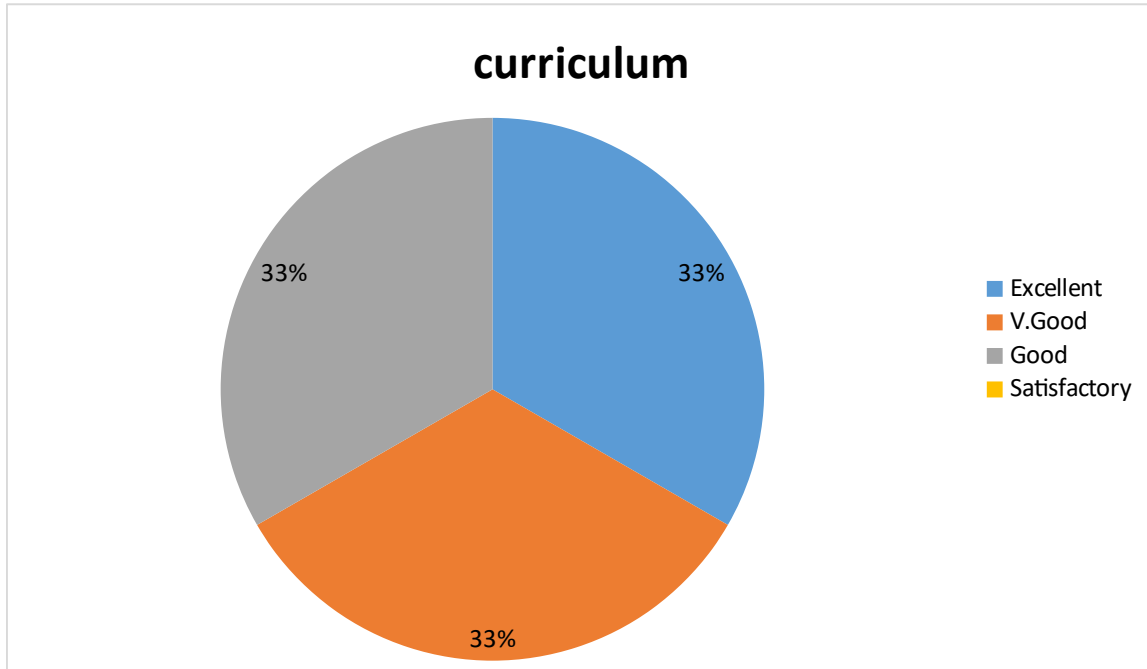

5. Offered certificate courses in the college provide additional knowledge and skills in their field.