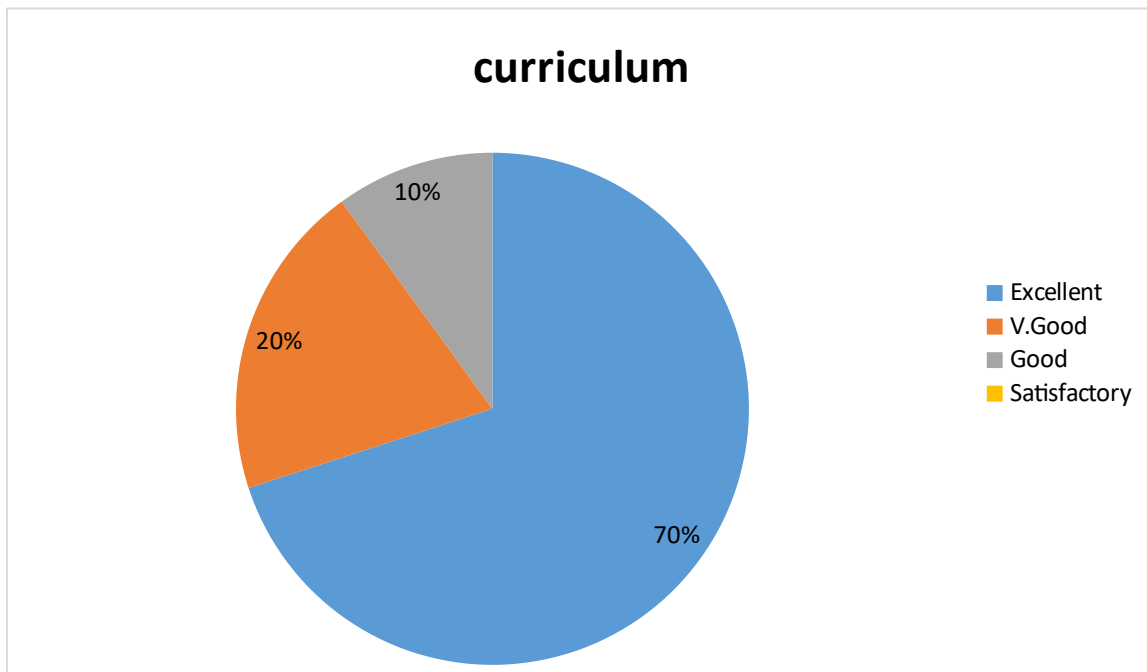

4. Course satisfy local; National and global needs including gender; environment sustainable needs