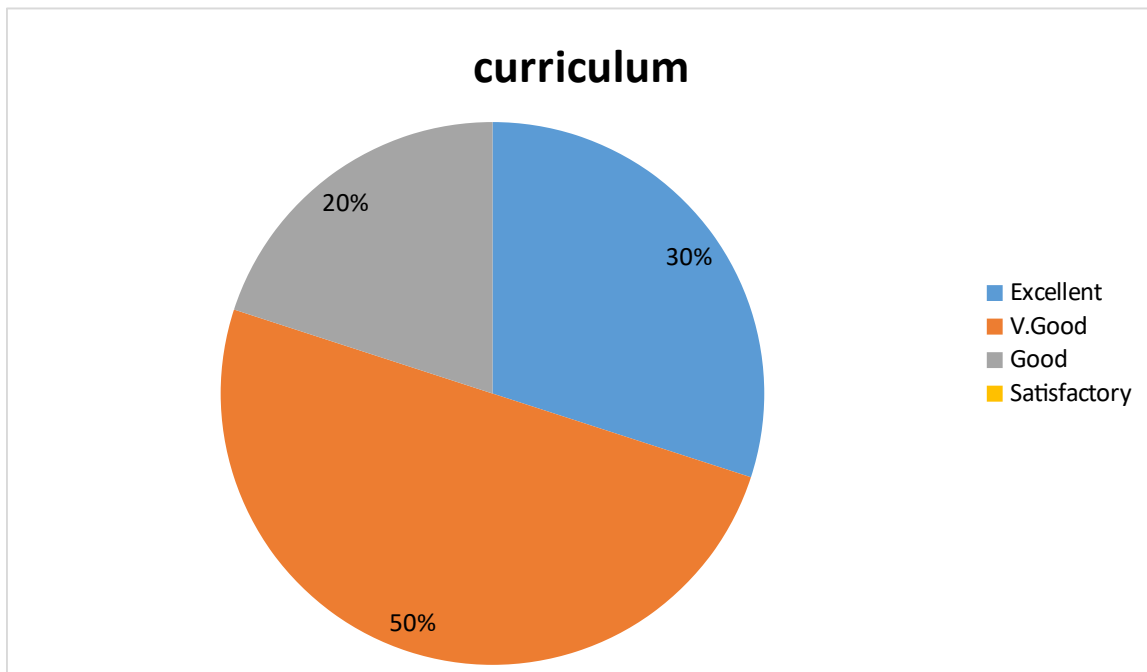

6. Curriculum provide prospective for higher education/ Employability/ entrepreneurship