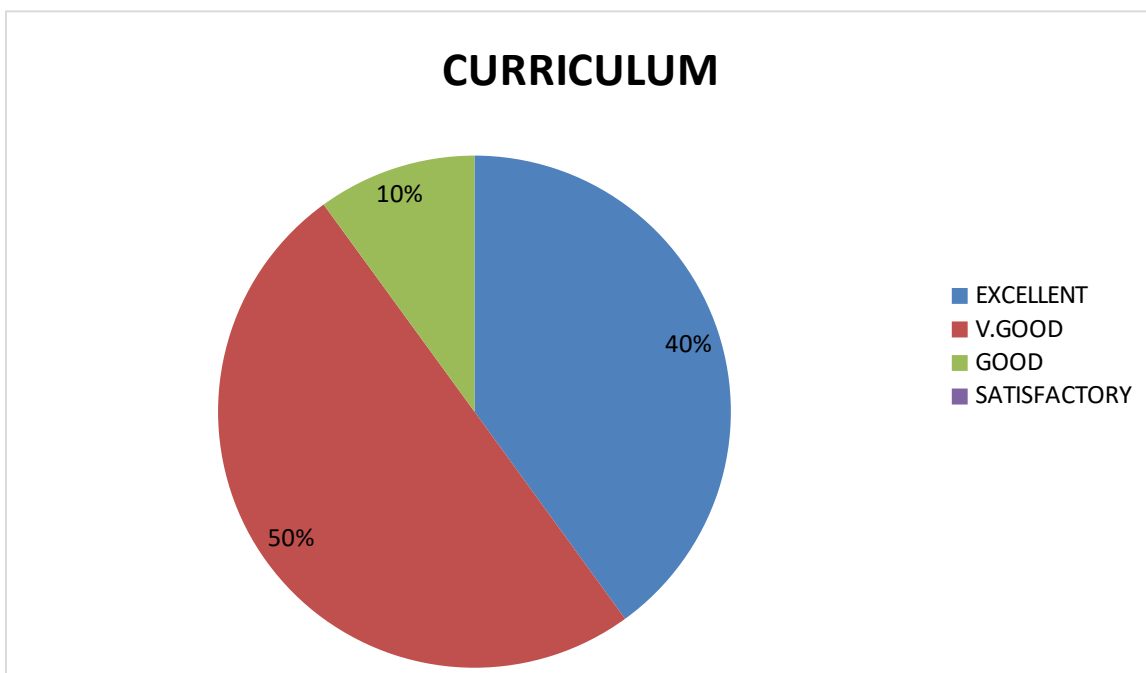

6. *Students centered syllabus enabling self Learning.*