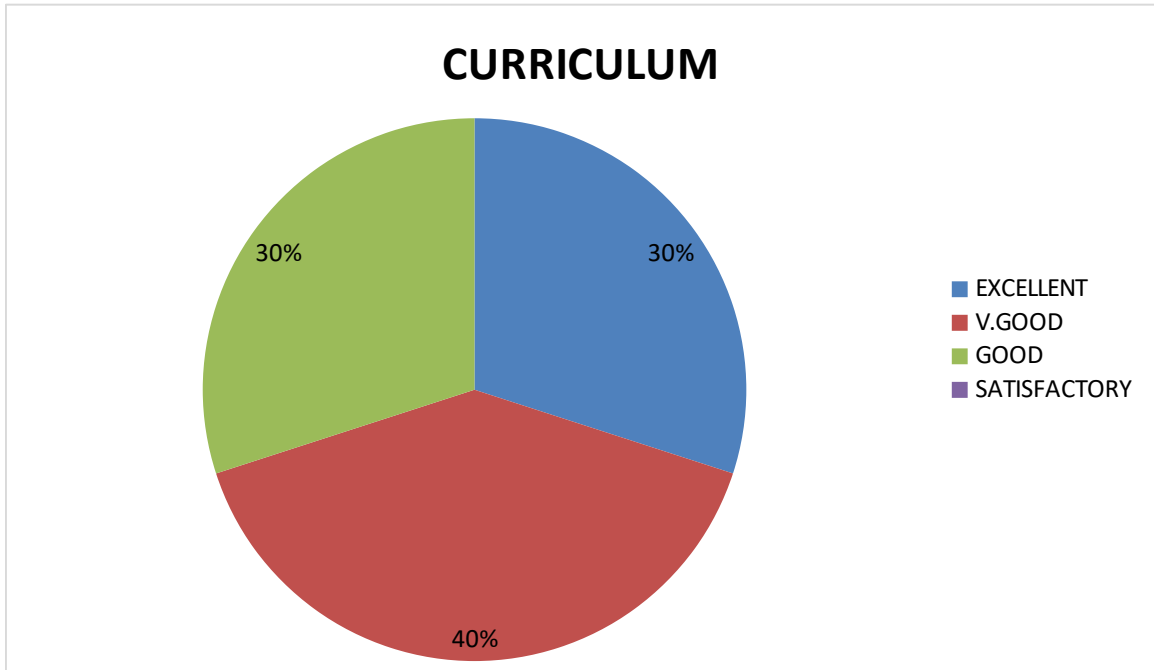

7. *Syllabus develop skills like, Creative thinking problem solving; communication and life skills.*