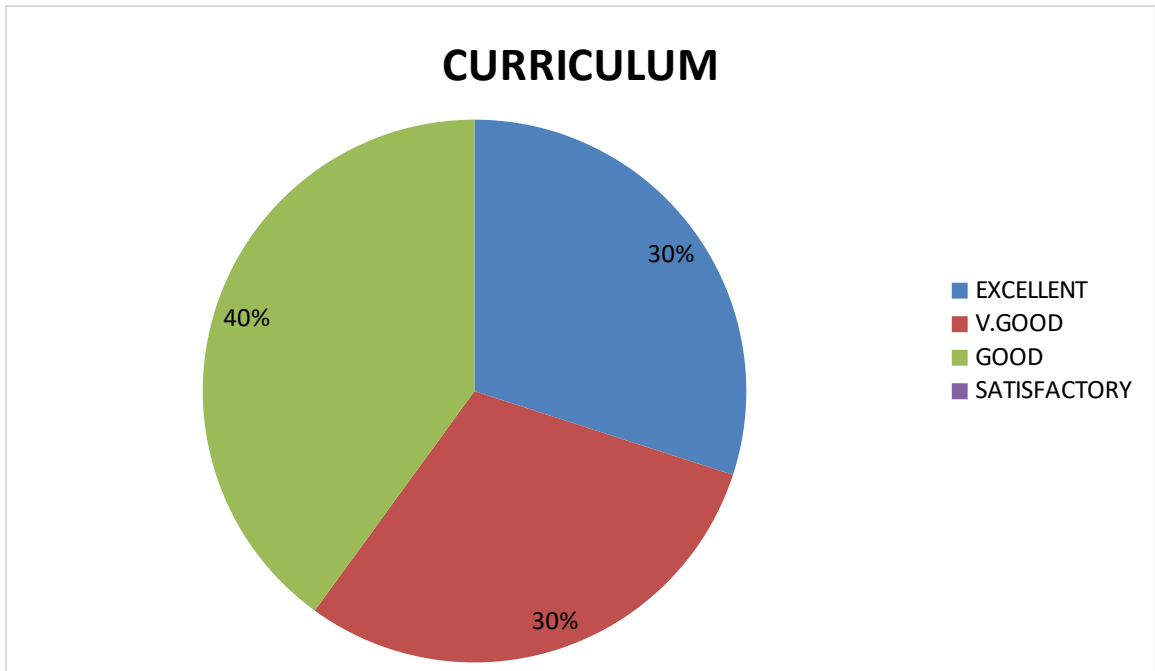

DEPARTMENT OF GEOLOGY

ALUMINI FEEDBACK ON CURRICULUM – PIE DIAGRAM

1. *Relevance in the area of theory and its application in the syllabus.*

2. *Course content meets the Industry demands.*

3. *Carrier orientation in the syllabus.*