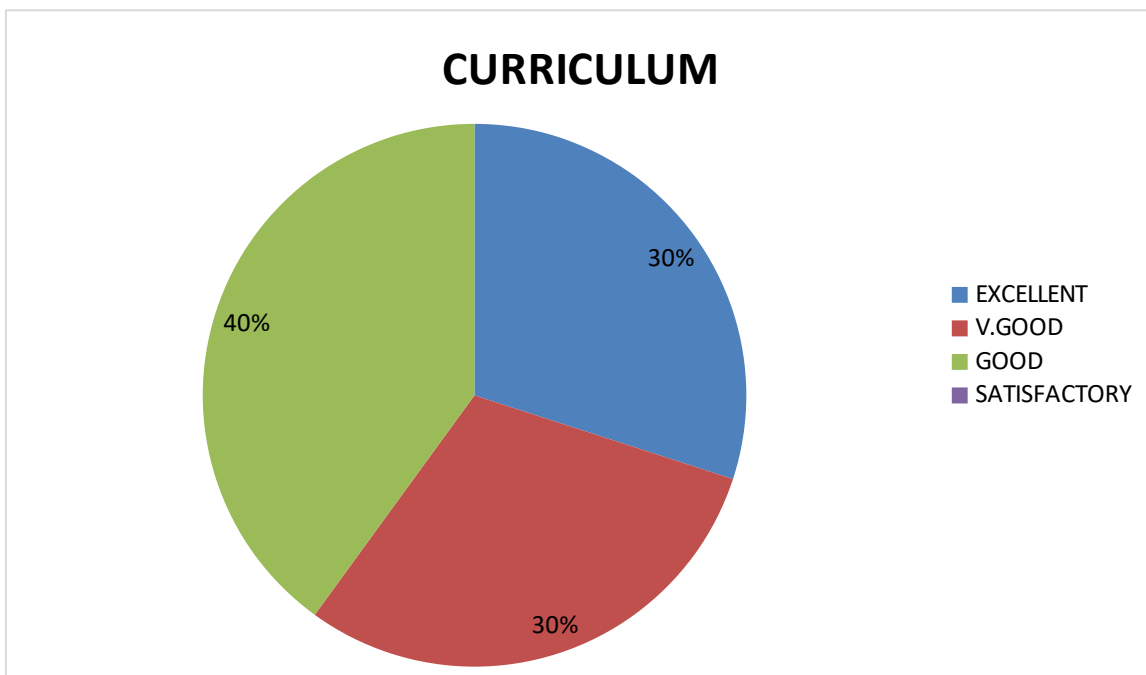

5. *The Project work/ Internship undertaken during the education is constructive and helpful in gaining professional experience.*