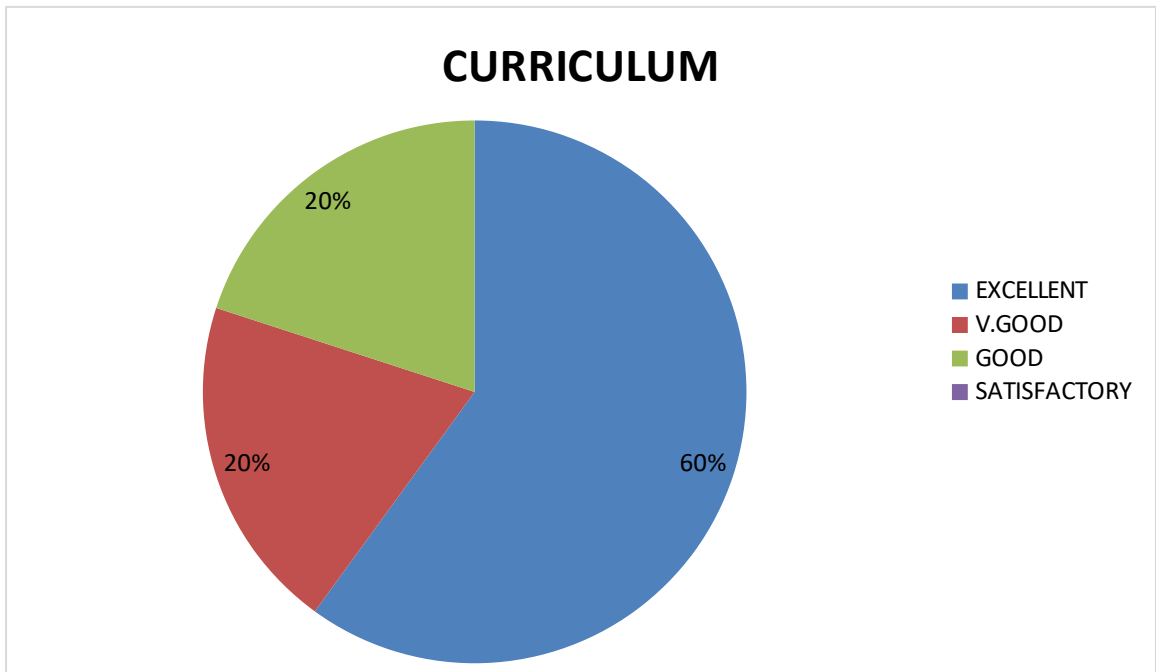

4. *Curriculum provide prospective for higher education /employability/ entrepreneurship.*