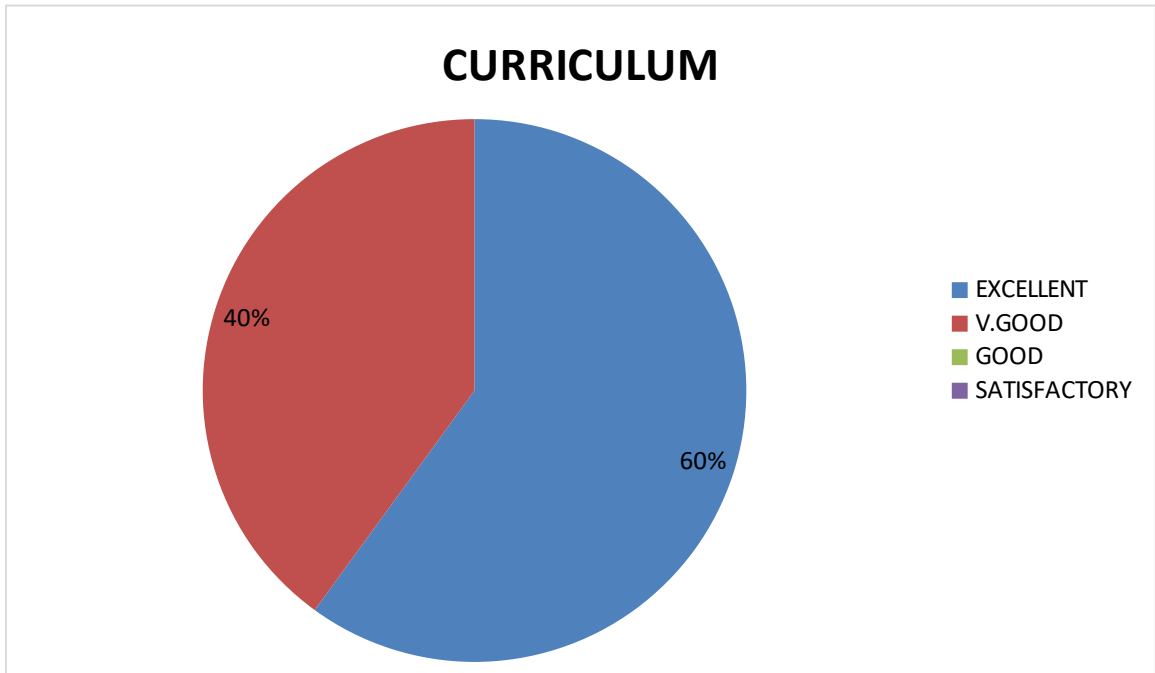

DEPARTMENT OF GEOLOGY

ALUMINI FEEDBACK ON CURRICULUM – PIE DIAGRAM

1. *Relevance in the area of theory and its application in the syllabus.*

2. *Course content meets the Industry demands.*

3. *Carrier orientation in the syllabus.*