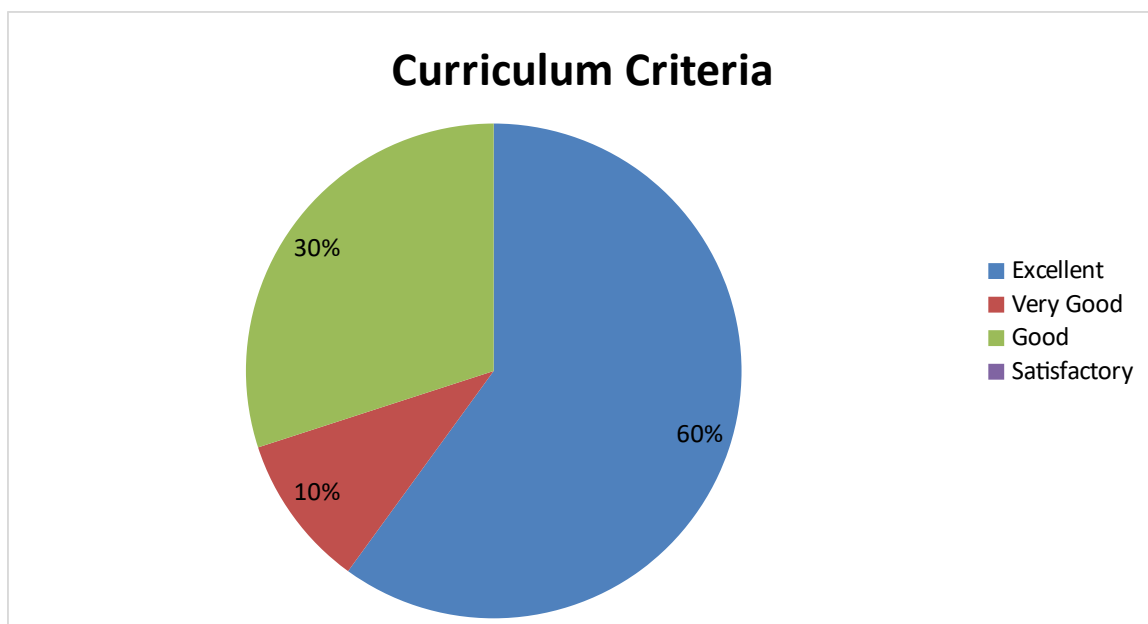

DEPARTMENT OF GEOLOGY

Student Feedback pie diagram

1. Relevance of the syllabus to the course

2. Syllabus content increases knowledge and create interest in the subject area

3. Relevance in the area of theory and its application in the syllabus