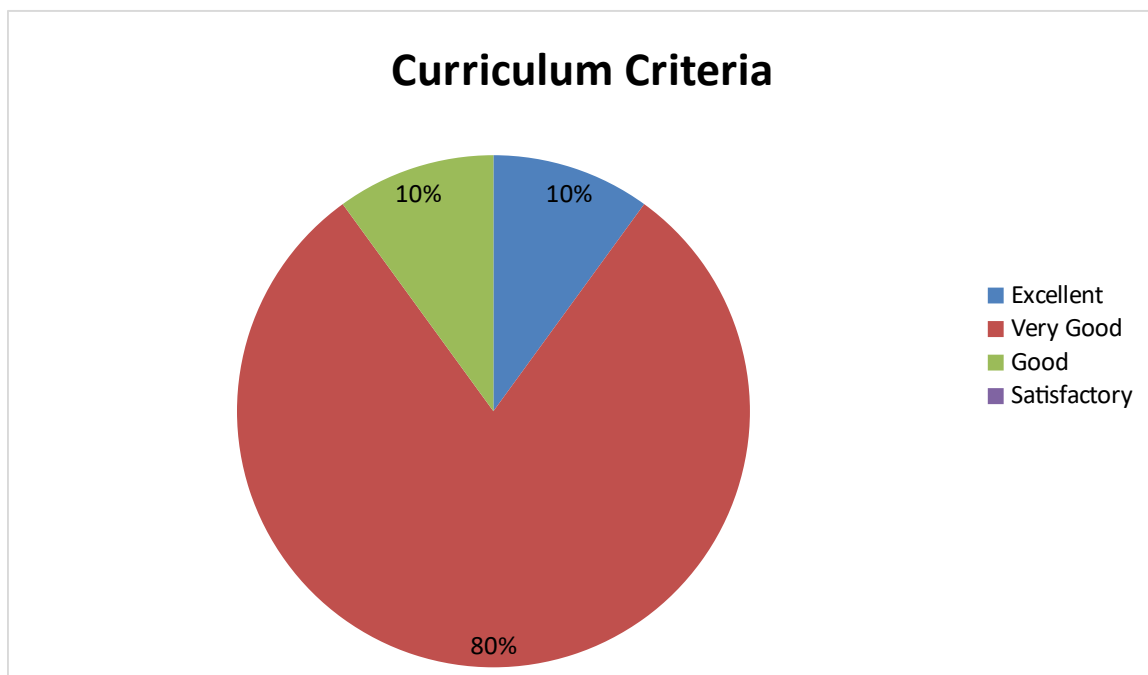

DEPARTMENT OF GEOLOGY

Student Feedback pie diagram

1. Relevance of the syllabus to the course

2. Syllabus content increases knowledge and create interest in the subject area

3. Relevance in the area of theory and its application in the syllabus

4. Abundant amount of prescribed books and reference material are available in the library.

5. Is the syllabus provide scope for training/ internship/ Research

6. Curriculum provide prospective for higher education/ Employability/ entrepreneurship