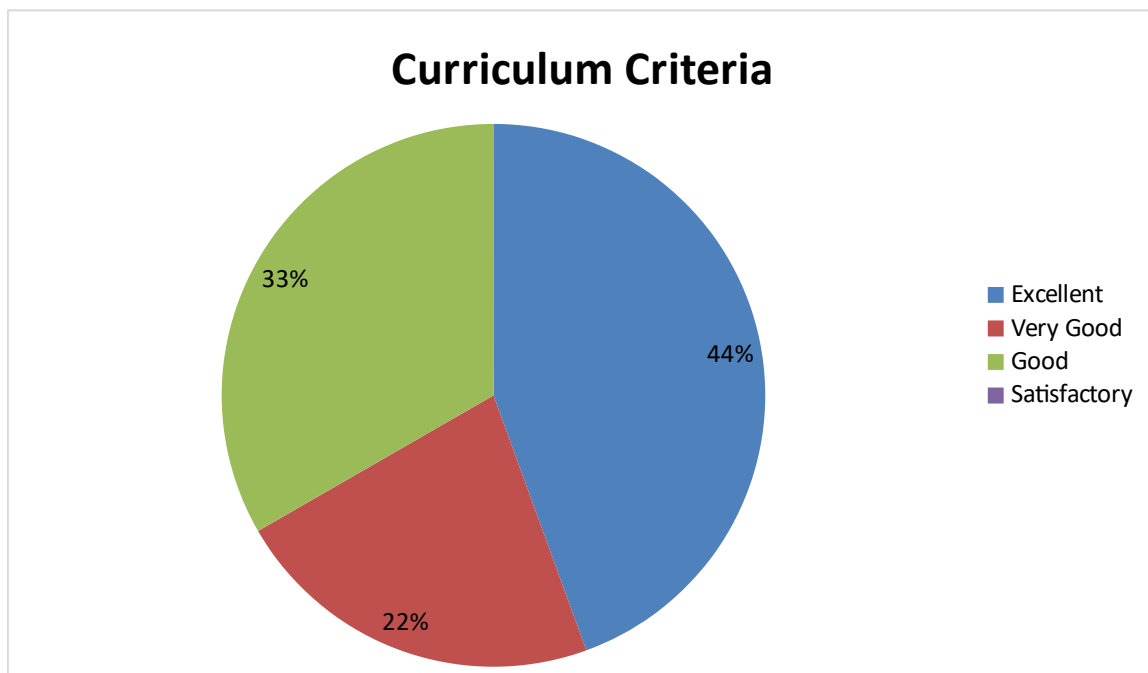

DEPARTMENT OF GEOLOGY

Student Feedback pie diagram

1. Relevance of the syllabus to the course

2. Syllabus content increases knowledge and create interest in the subject area

3. Relevance in the area of theory and its application in the syllabus

4. Abundant amount of prescribed books and reference material are available in the library.

5. Is the syllabus provide scope for training/ internship/ Research

6. Curriculum provide prospective for higher education/ Employability/ entrepreneurship