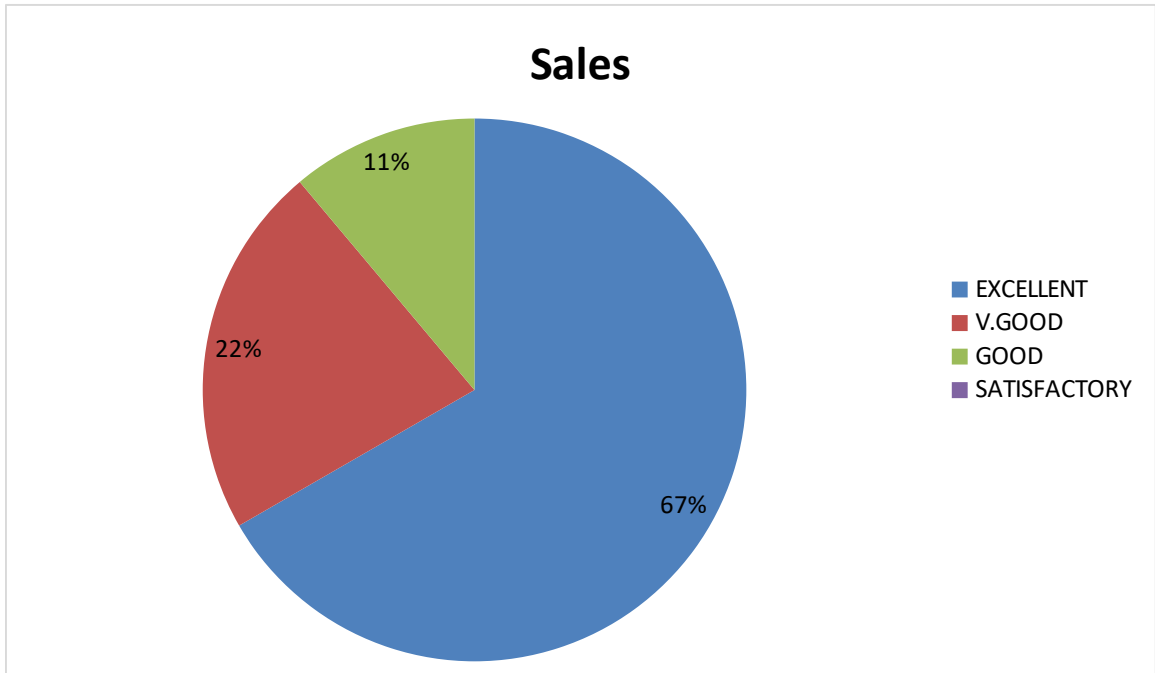

5. Is the syllabus provide scope for training/ internship/ Research