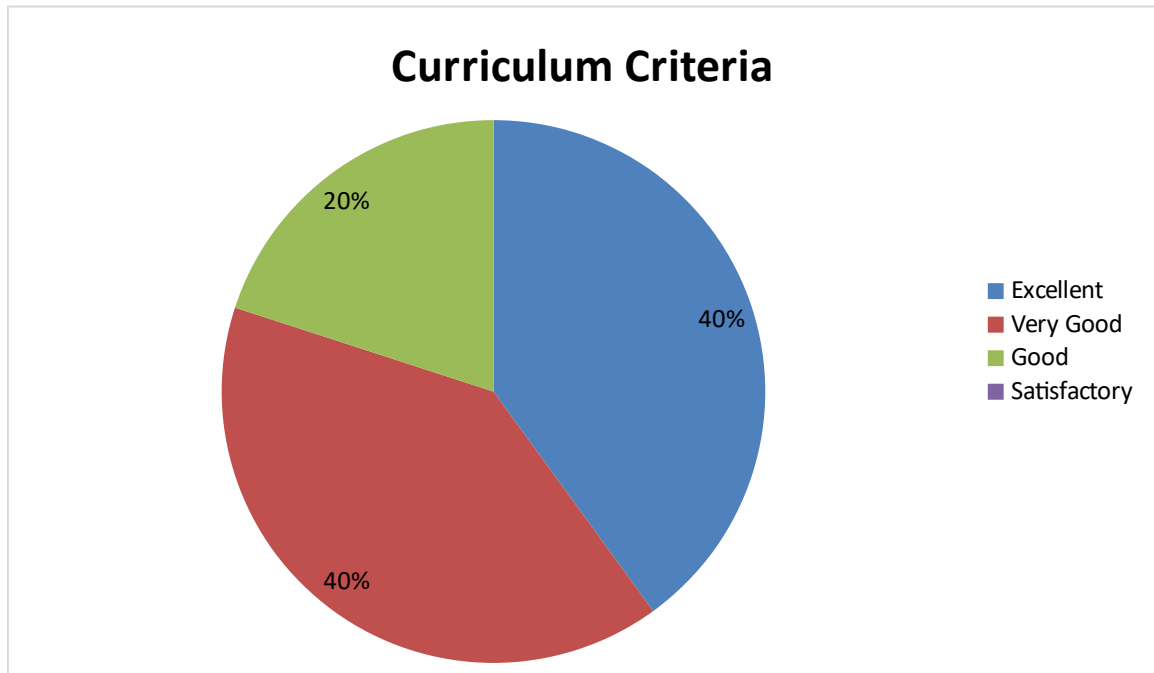

7. Syllabus meets the needs of the society