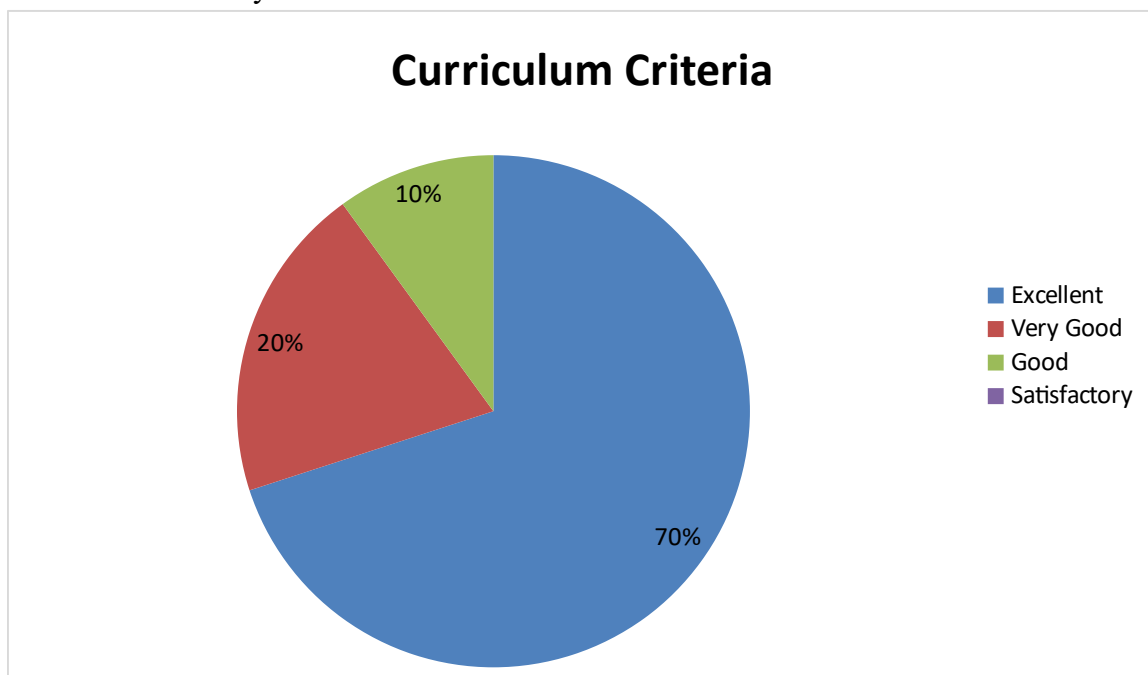

DEPARTMENT OF GEOLOGY

Student Feedback pie diagram

1. Relevance of the syllabus to the course

2. Syllabus content increases knowledge and create interest in the subject area

3. Relevance in the area of theory and its application in the syllabus