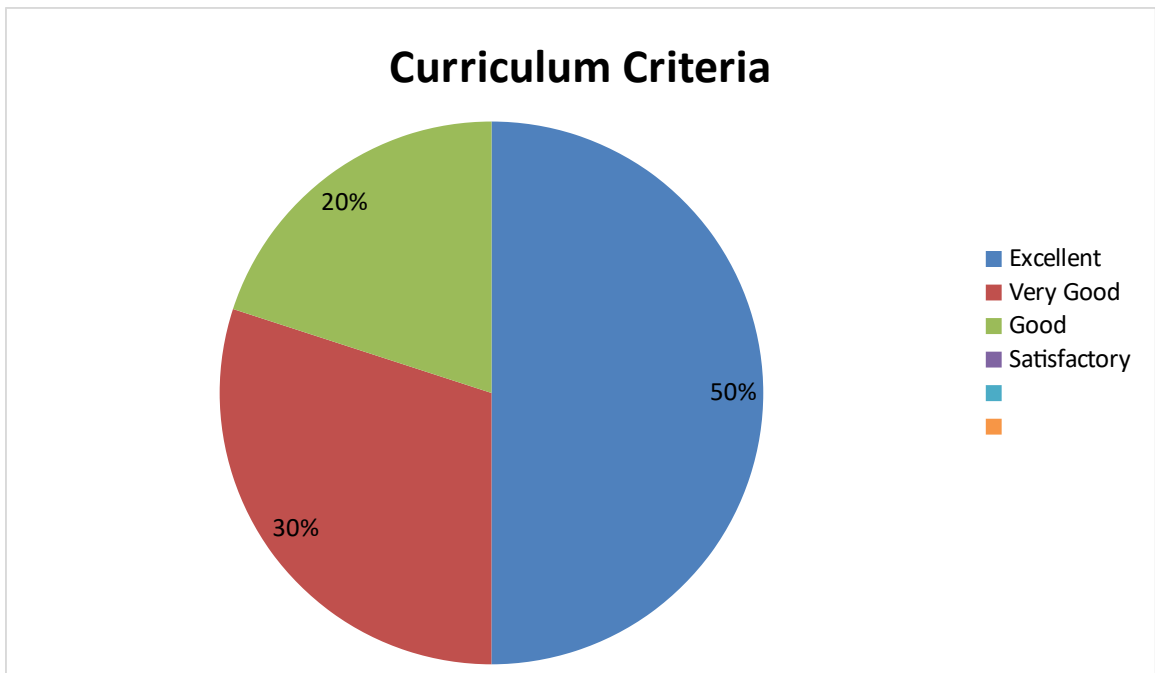

6. Curriculum provide prospective for higher education/ Employability/ entrepreneurship