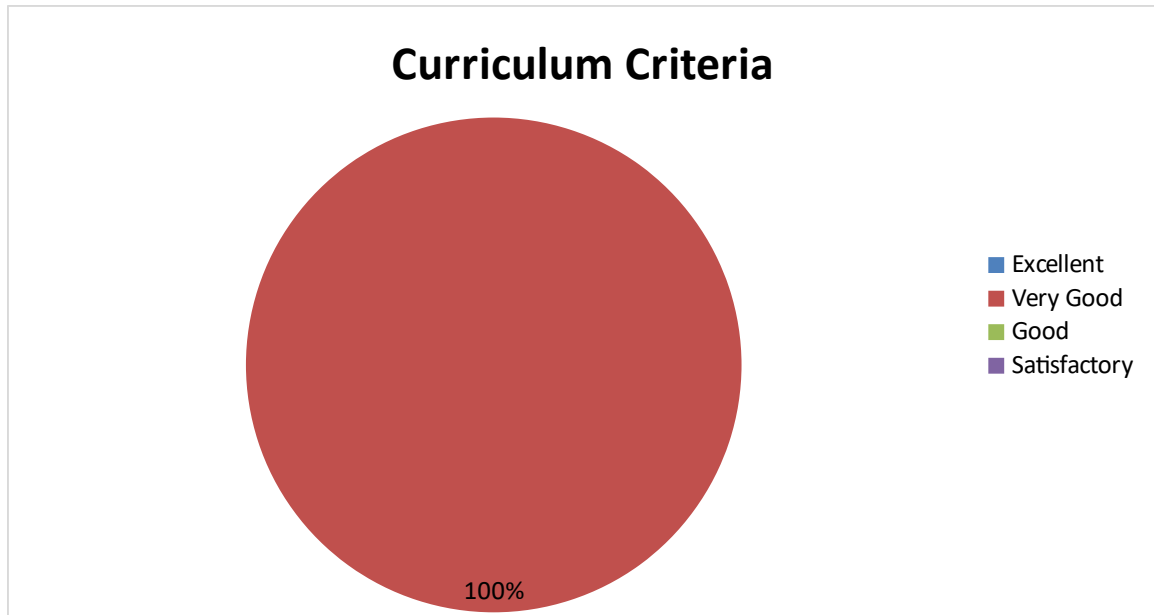

DEPARTMENT OF MBA

Employer's Feedback pie diagram

1. Syllabus ability to bridge the gap between industry standards and academic excellence

2. Prospective provision for higher education / Employability etc.