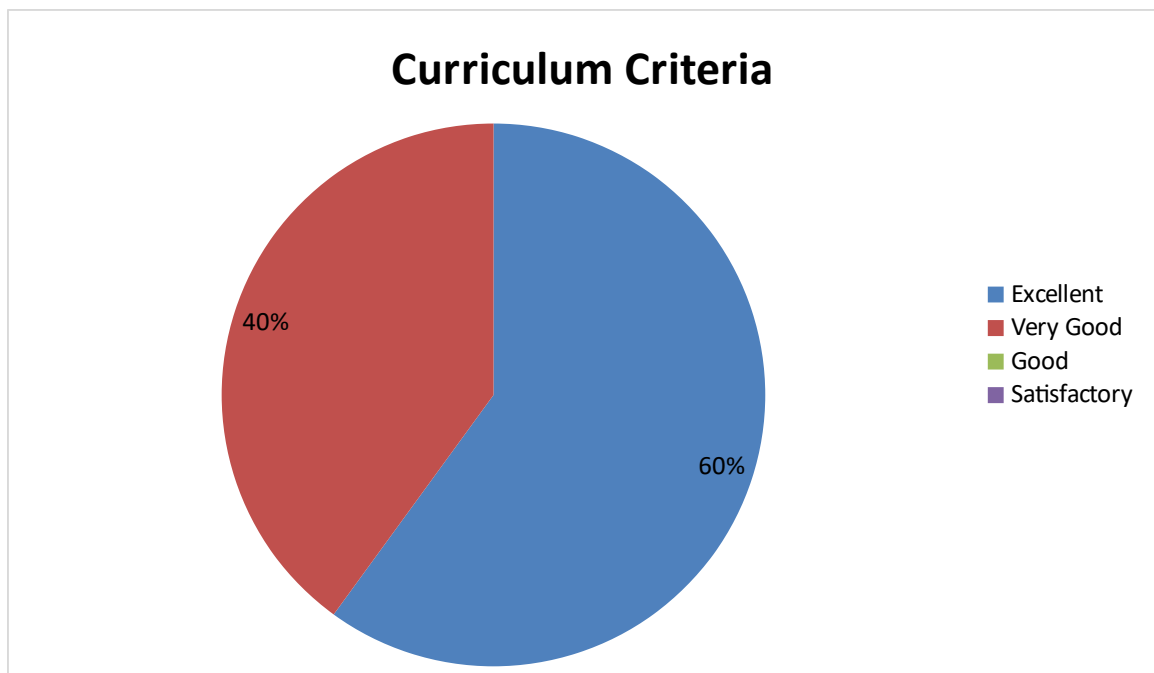

6. Syllabus develop creative thinking ; analytical ;communicative and life skills