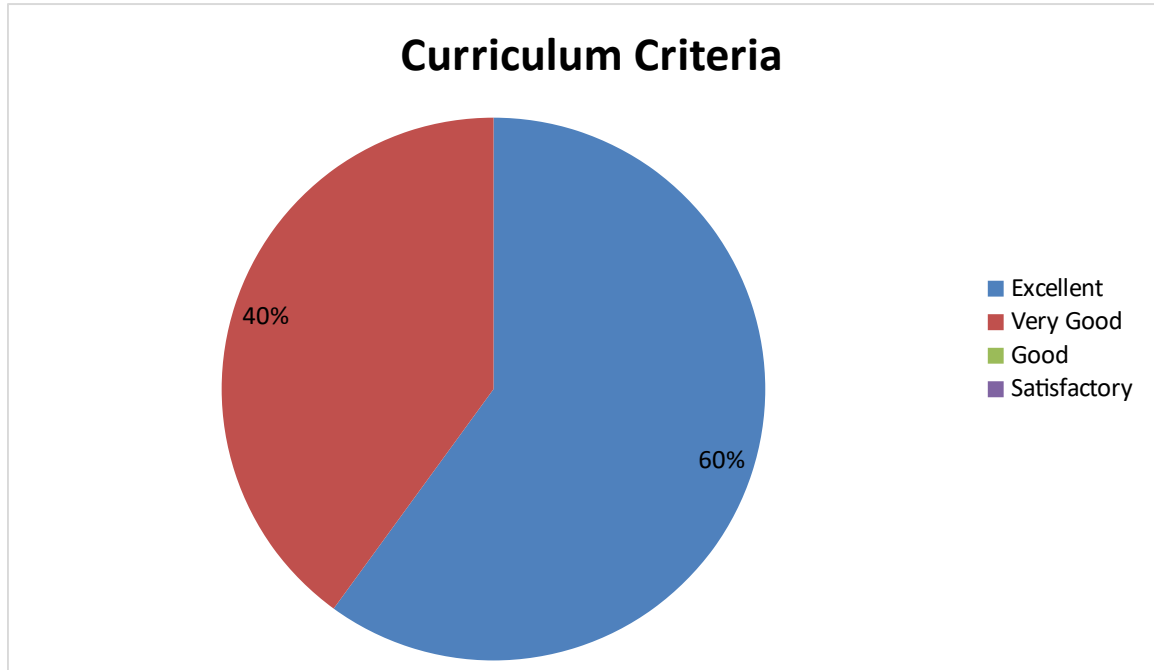

DEPARTMENT OF MBA

Employer's Feedback pie diagram

1. Syllabus ability to bridge the gap between industry standards and academic excellence

2. Prospective provision for higher education / Employability etc.