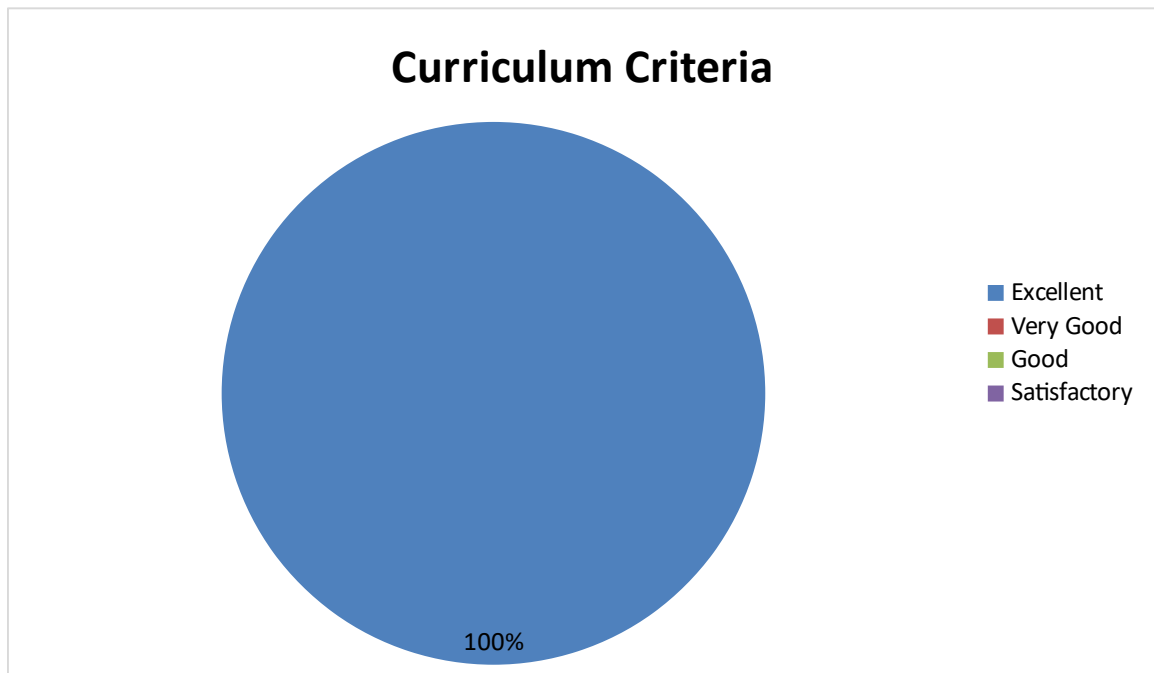

4. Curriculum provides opportunity of using ICT based knowledge and its skills .