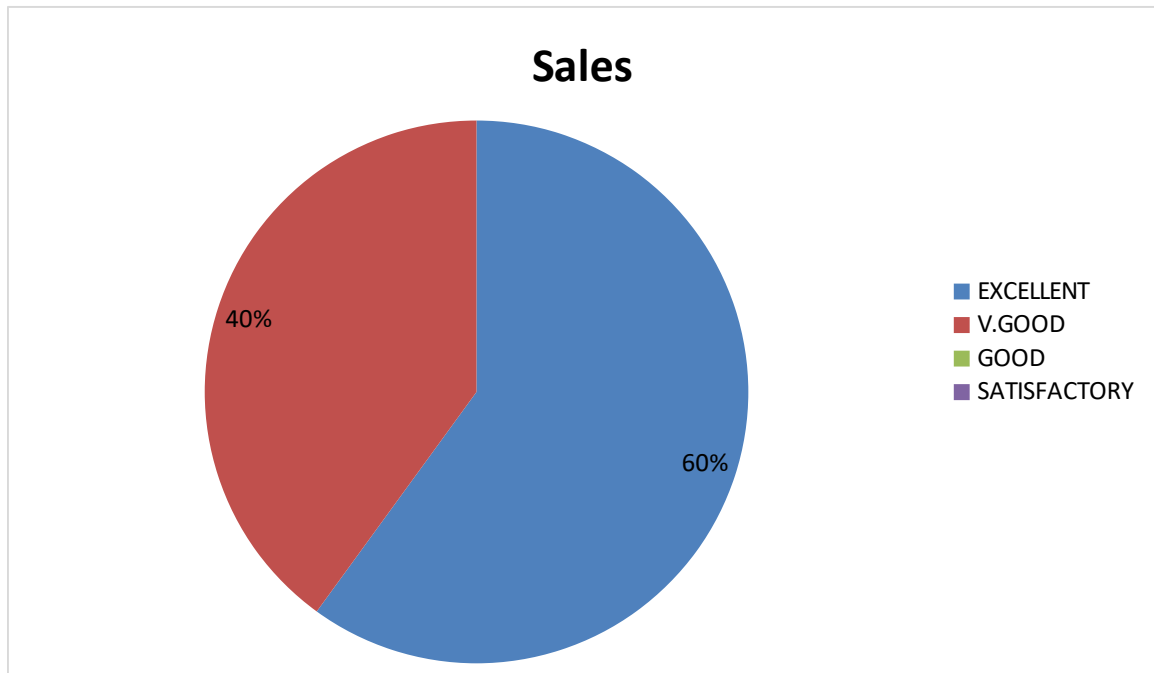

5. Syllabus content promote skill of the student to become a competent employee