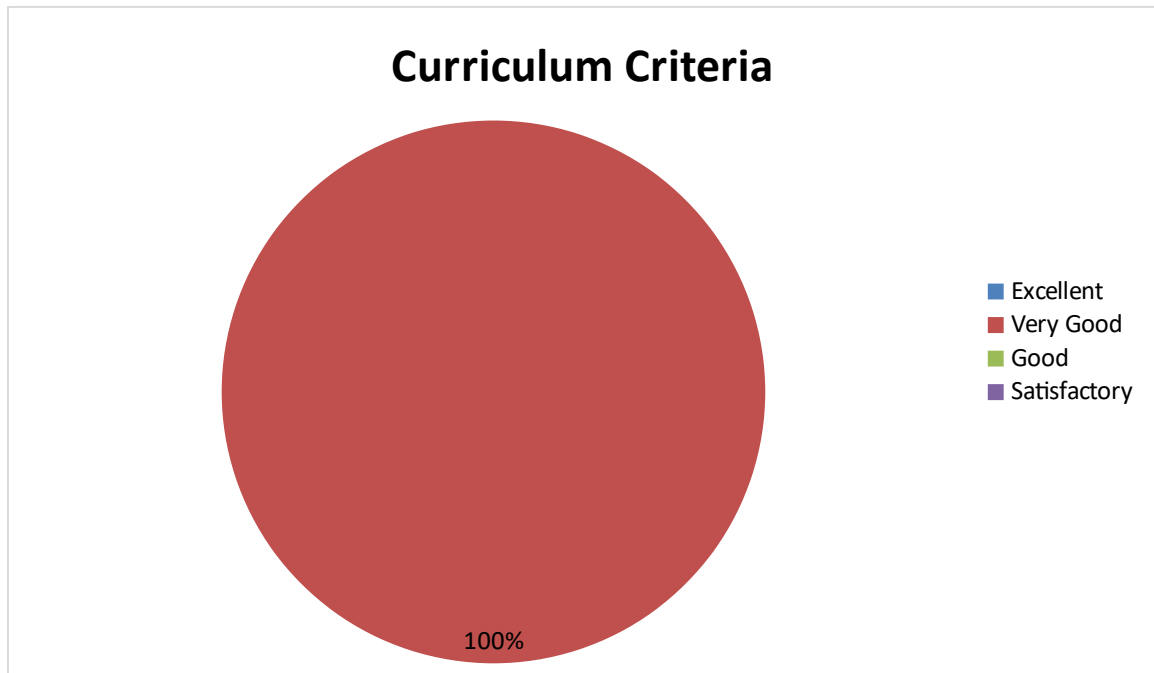

3. Is the syllabus provide scope for training/ Internship /Research