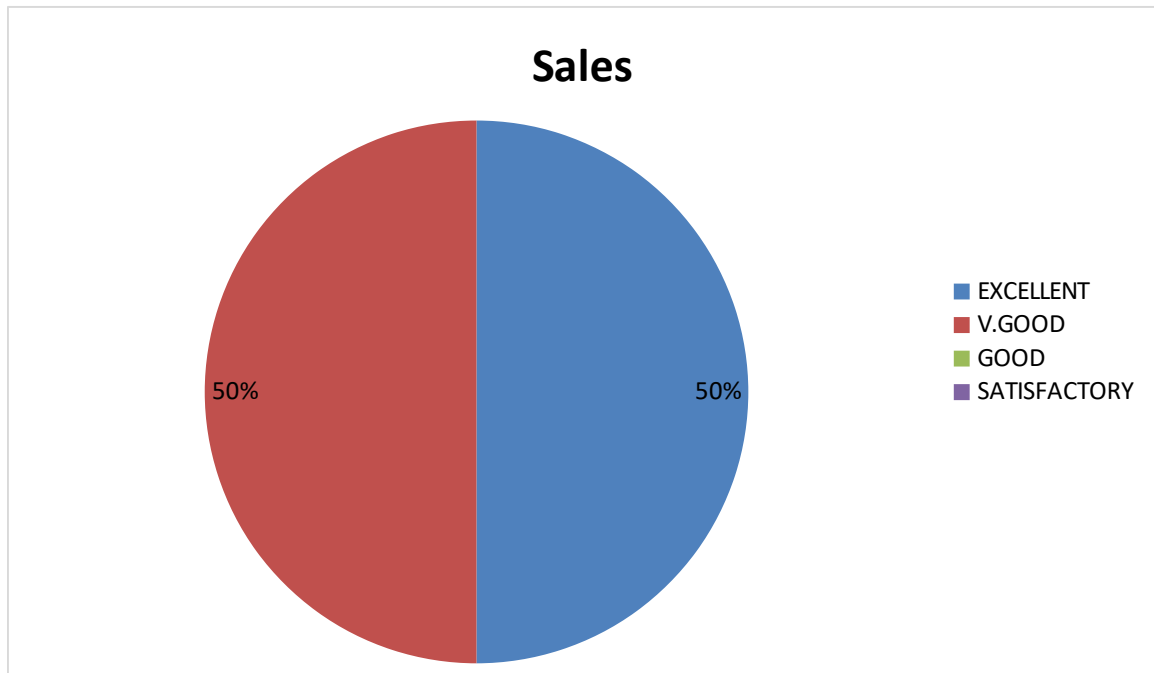

5. Is the syllabus provide scope for training/ internship/ Research