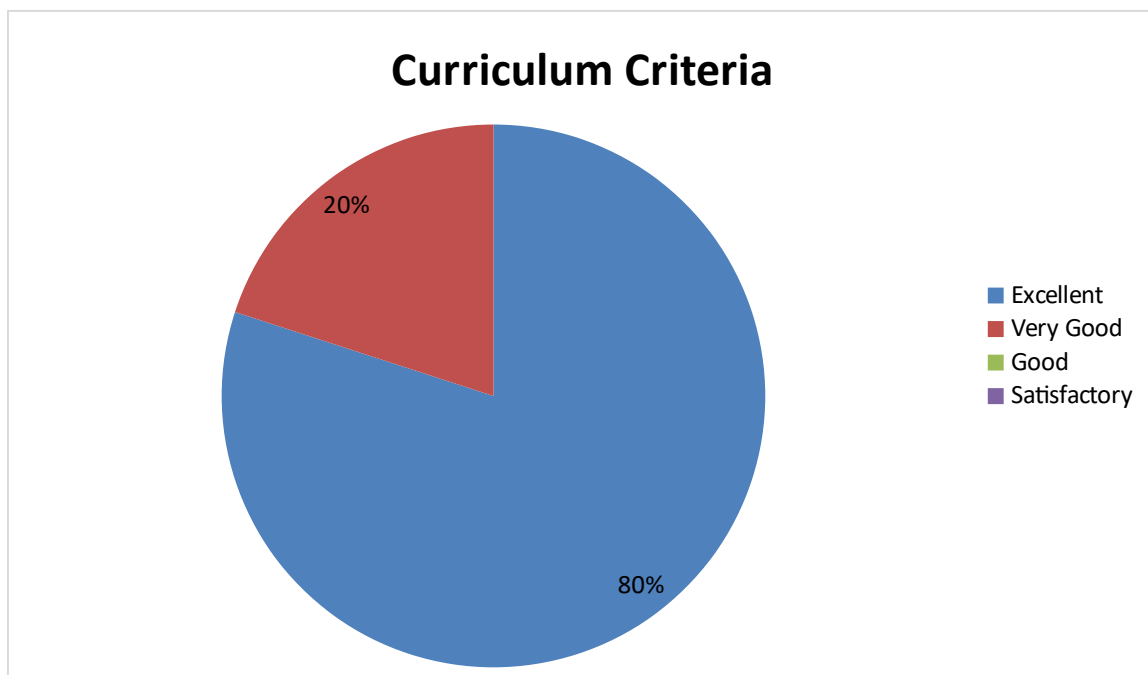

DEPARTMENT OF MBA

Student Feedback pie diagram

1. Relevance of the syllabus to the course

2. Syllabus content increases knowledge and create interest in the subject area

3. Relevance in the area of theory and its application in the syllabus