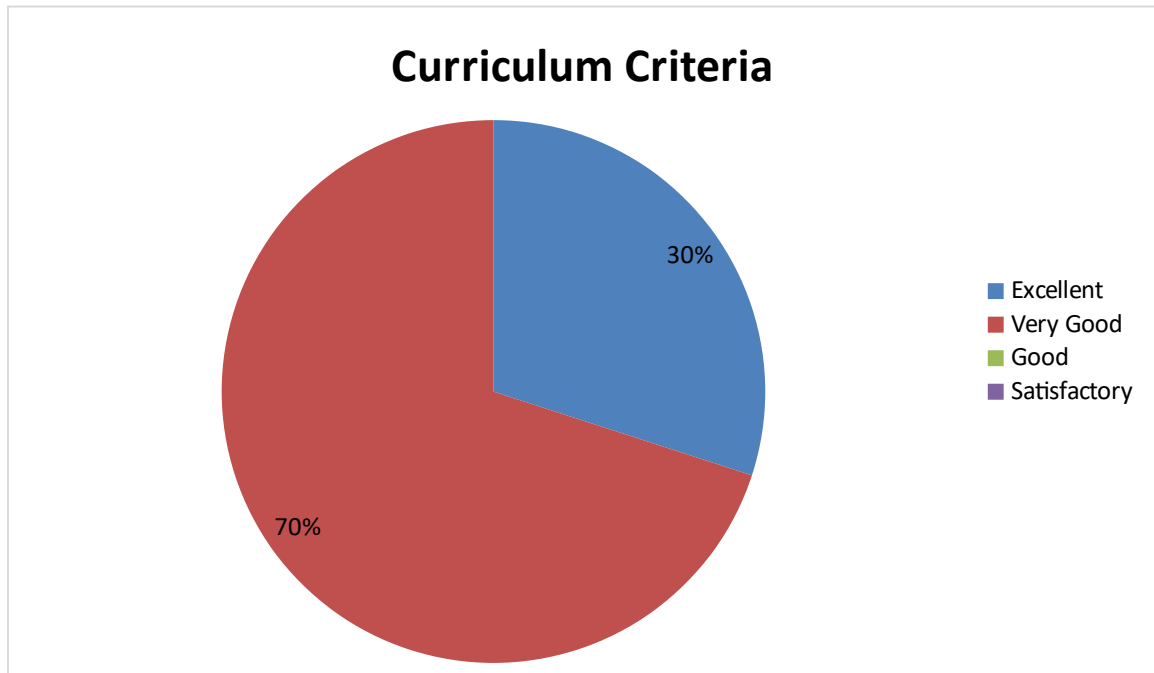

7. Syllabus meets the needs of the society