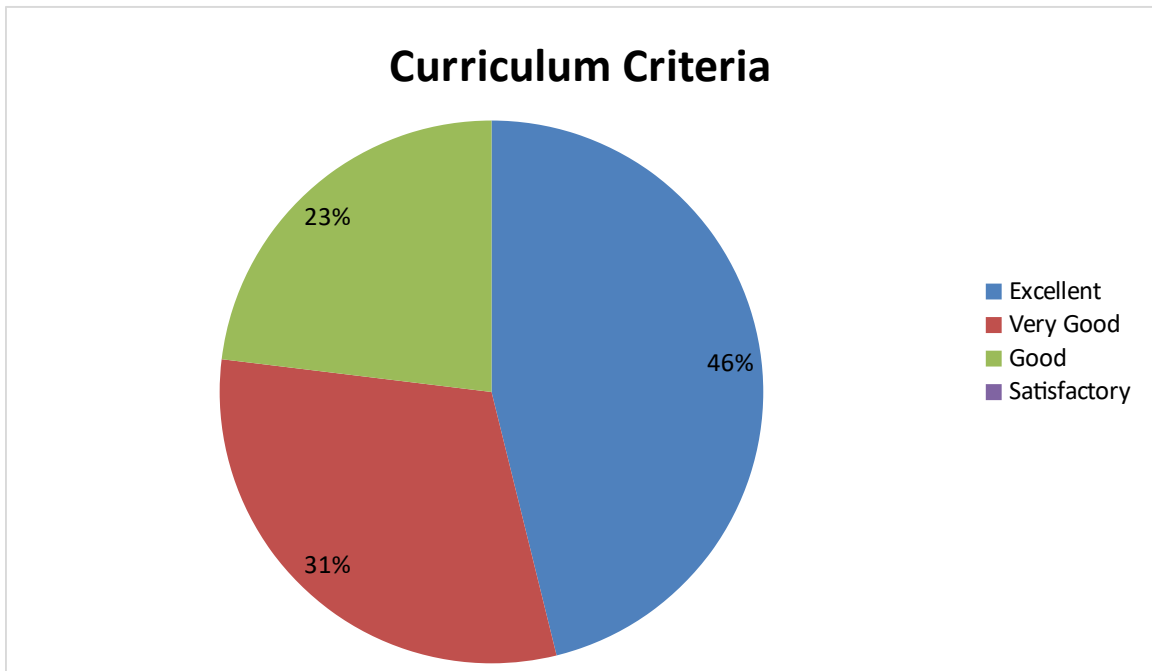

DEPARTMENT OF MBA

Student Feedback pie diagram

1. Relevance of the syllabus to the course

2. Syllabus content increases knowledge and create interest in the subject area

3. Relevance in the area of theory and its application in the syllabus