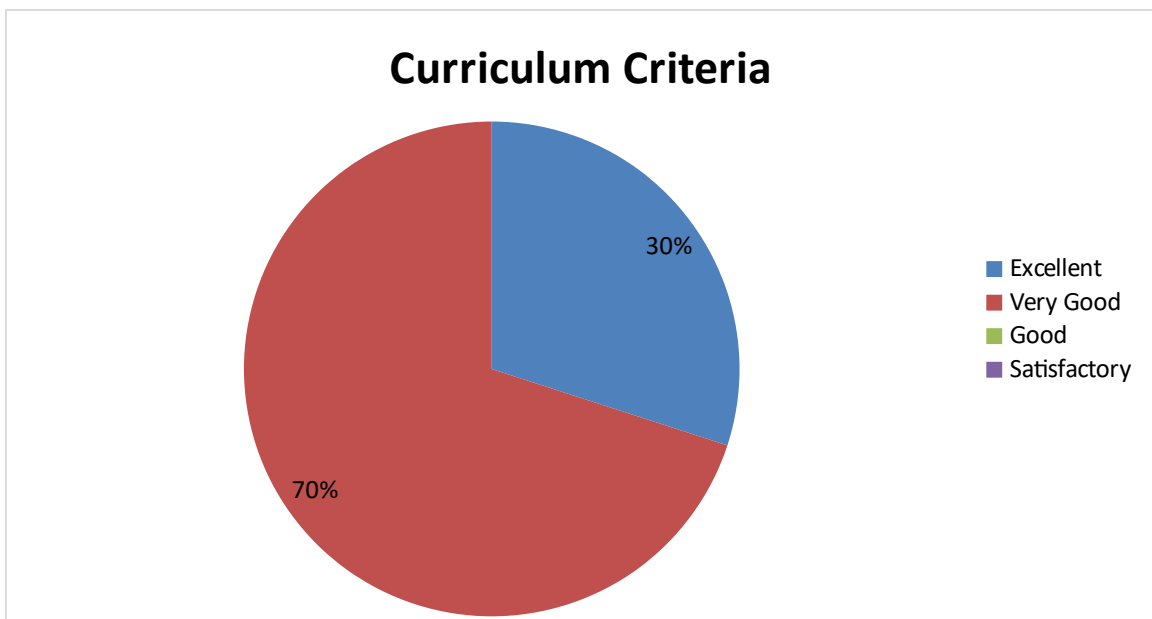

DEPARTMENT OF MBA

Student Feedback pie diagram

1. Relevance of the syllabus to the course

2. Syllabus content increases knowledge and create interest in the subject area

3. Relevance in the area of theory and its application in the syllabus