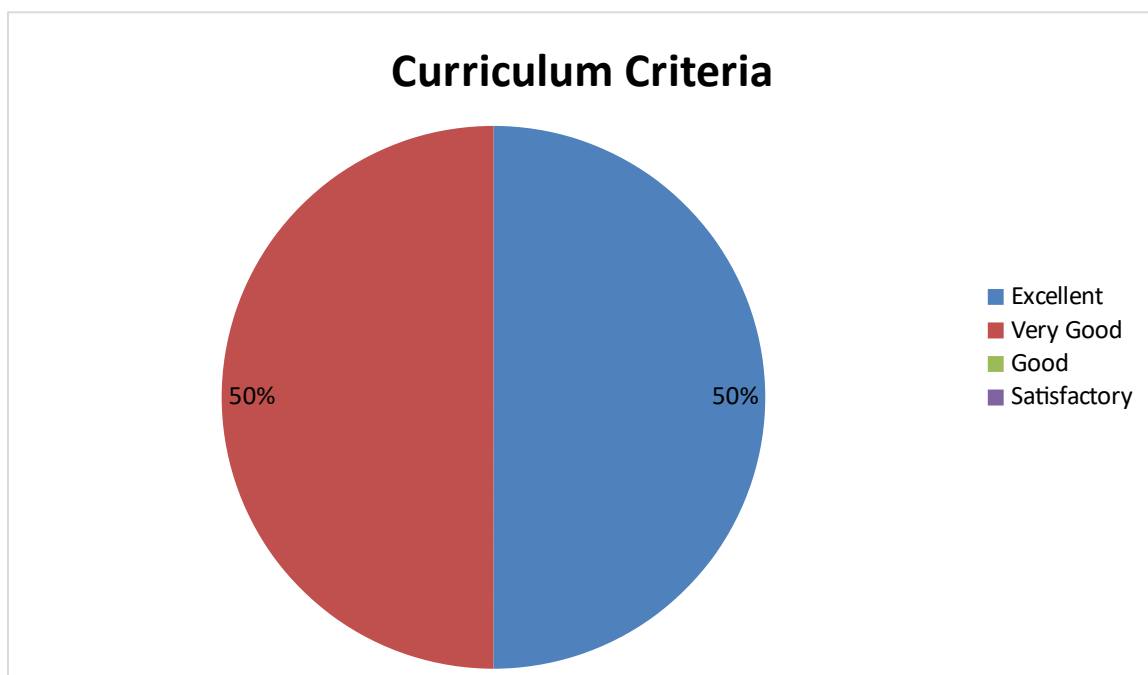

4. Abundant amount of prescribed books and reference material are available in the library.