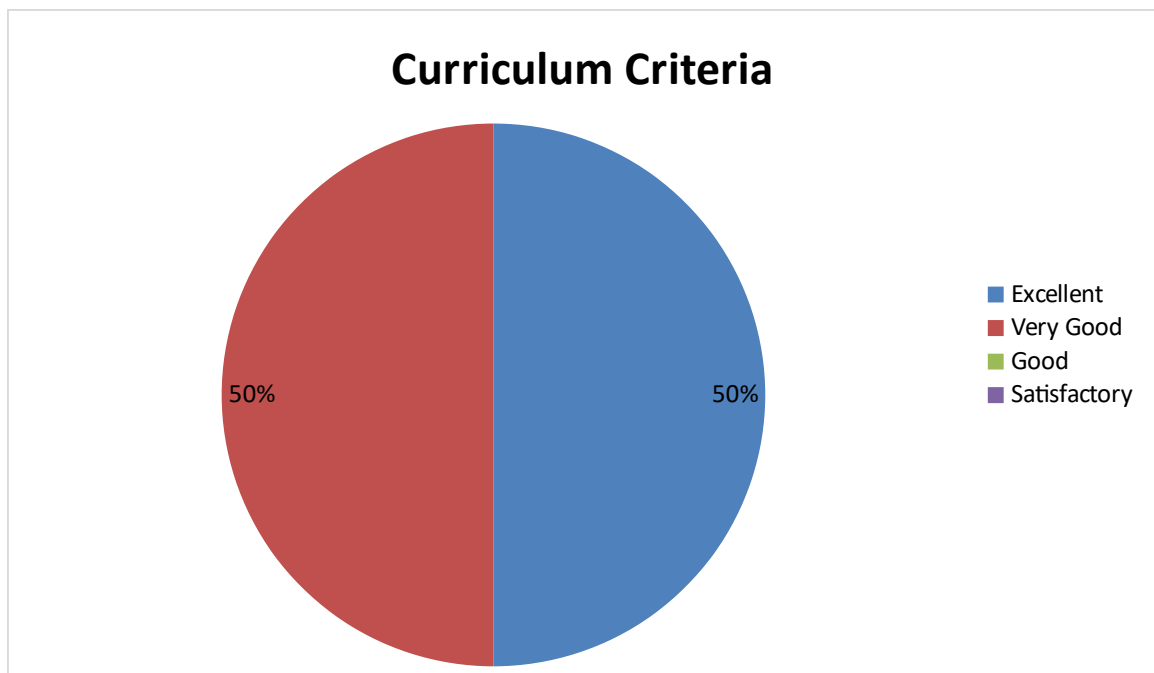

6. Curriculum provide prospective for higher education/ Employability/ entrepreneurship