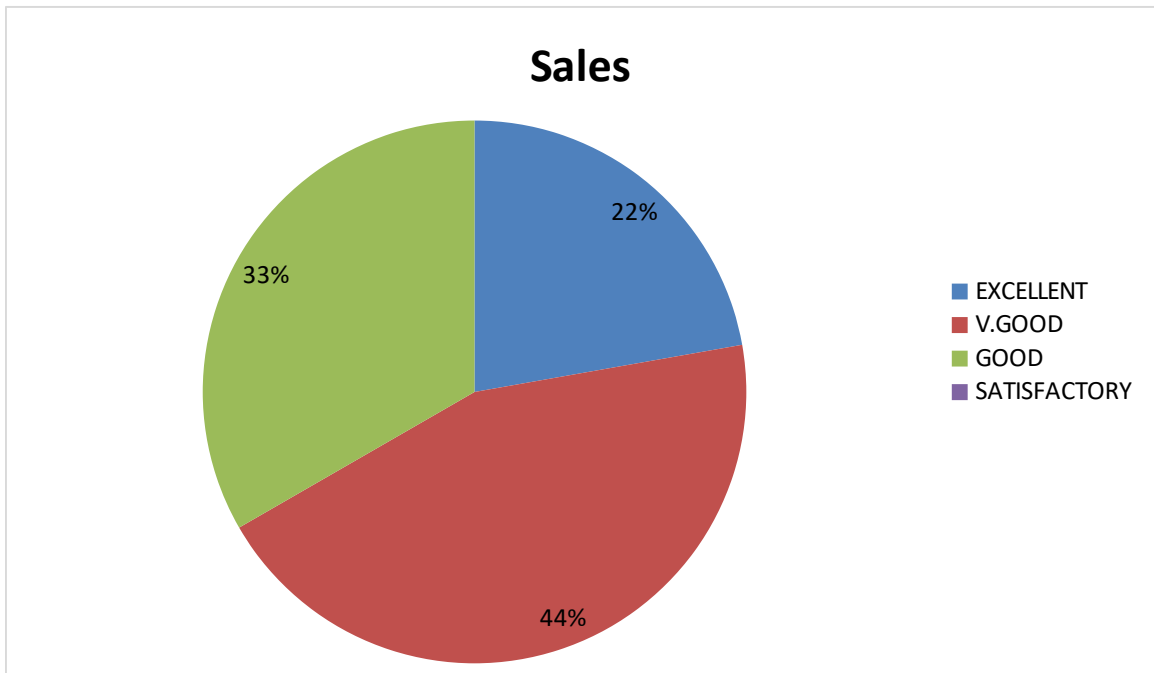

5. Is the syllabus provide scope for training/ internship/ Research