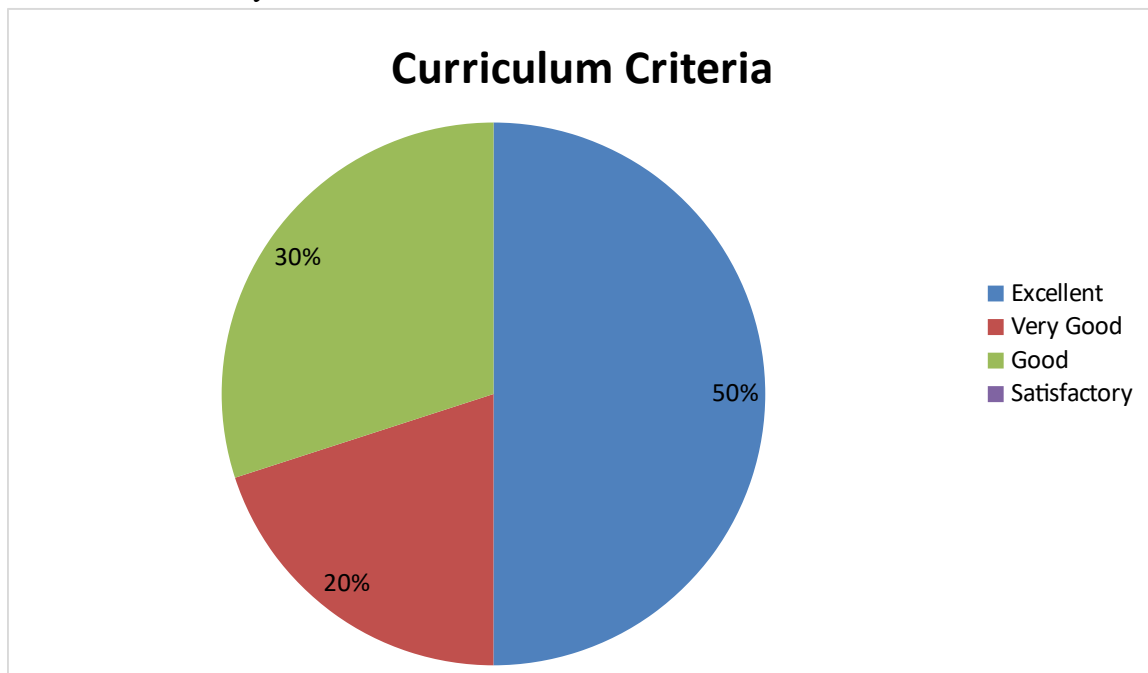

DEPARTMENT OF MCA

Student Feedback pie diagram

1. Relevance of the syllabus to the course

2. Syllabus content increases knowledge and create interest in the subject area

3. Relevance in the area of theory and its application in the syllabus