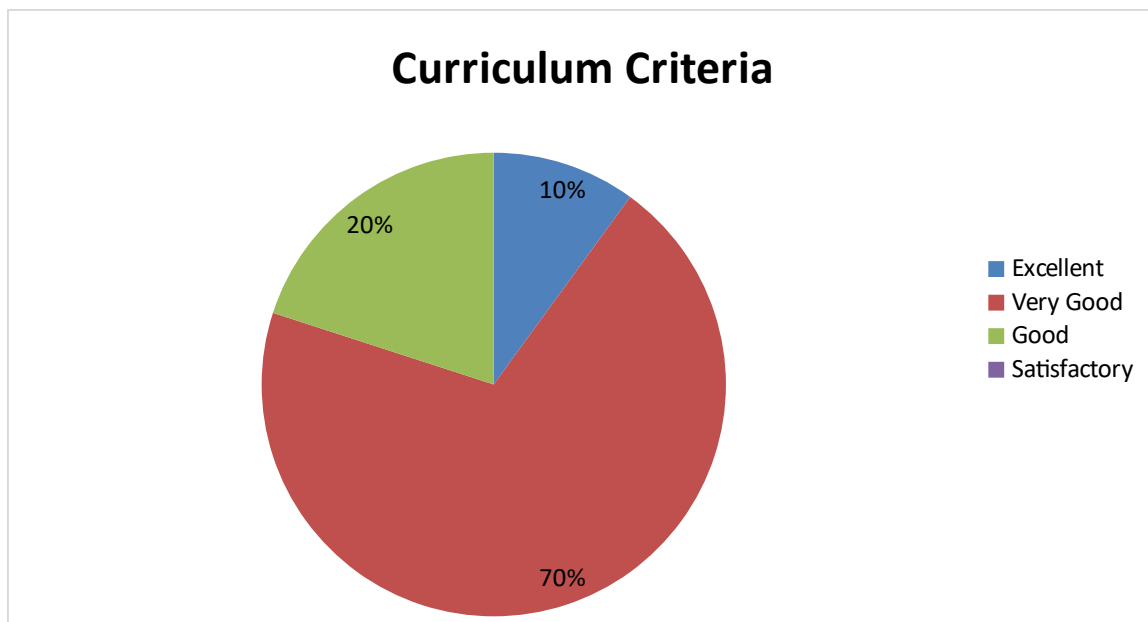

DEPARTMENT OF MCA

Student Feedback pie diagram

1. Relevance of the syllabus to the course

2. Syllabus content increases knowledge and create interest in the subject area

3. Relevance in the area of theory and its application in the syllabus