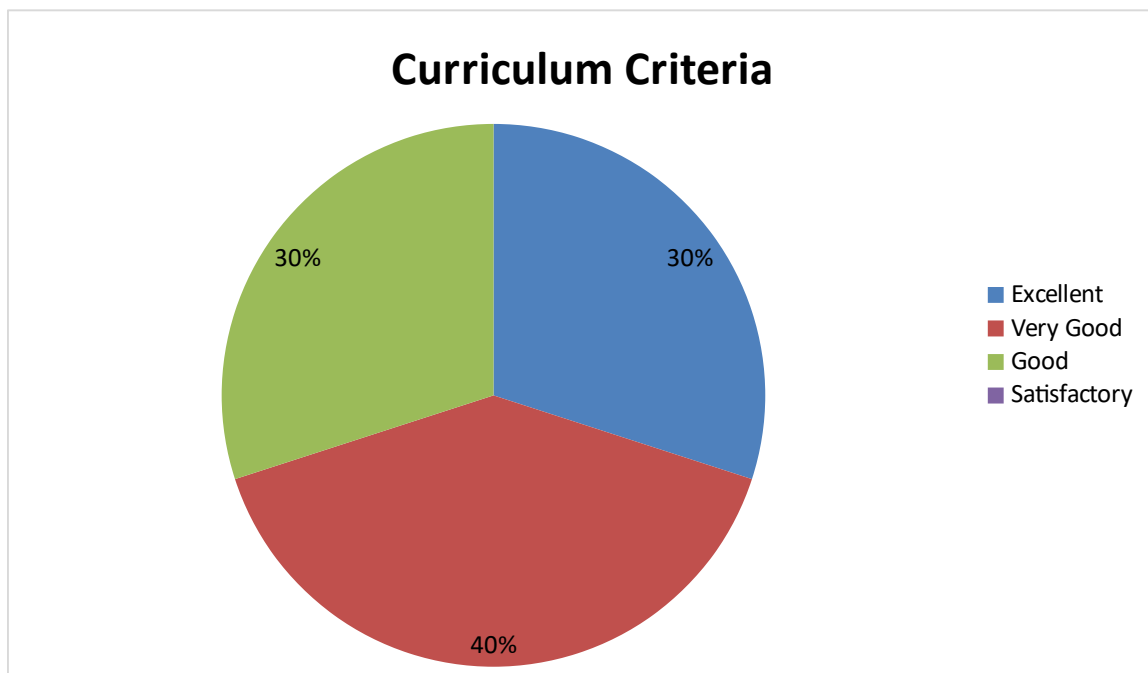

DEPARTMENT OF MCA

Student Feedback pie diagram

1. Relevance of the syllabus to the course

2. Syllabus content increases knowledge and create interest in the subject area

3. Relevance in the area of theory and its application in the syllabus

4. Abundant amount of prescribed books and reference material are available in the library.

5. Is the syllabus provide scope for training/ internship/ Research

6. Curriculum provide prospective for higher education/ Employability/ entrepreneurship