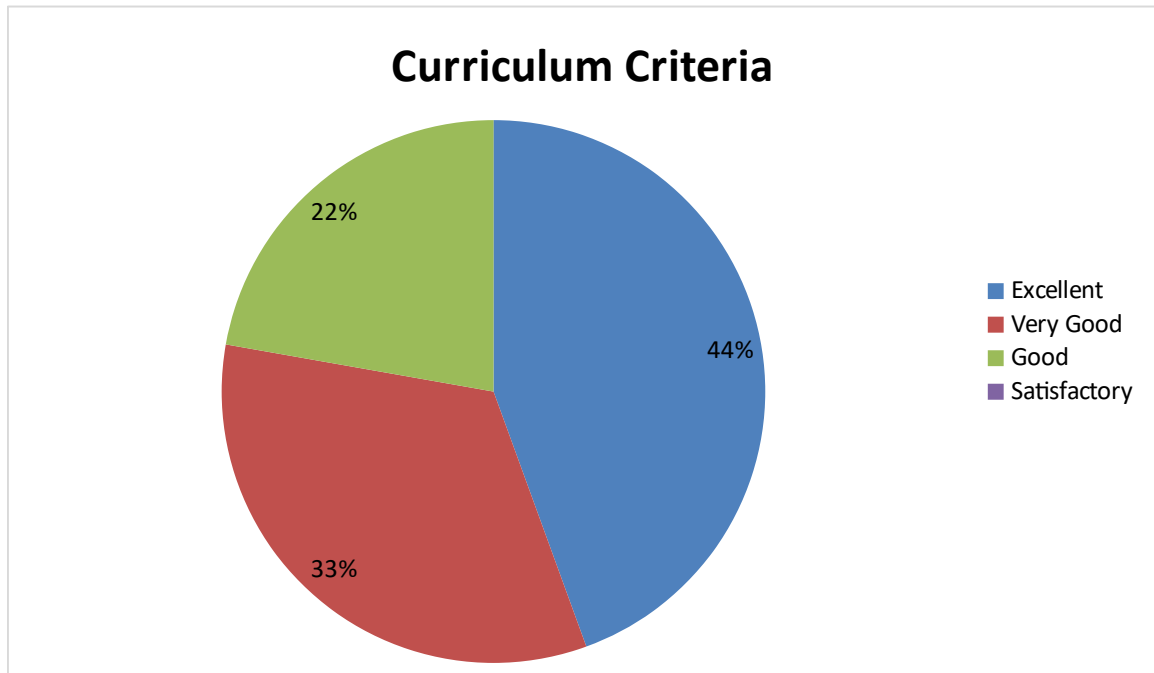

7. Syllabus meets the needs of the society