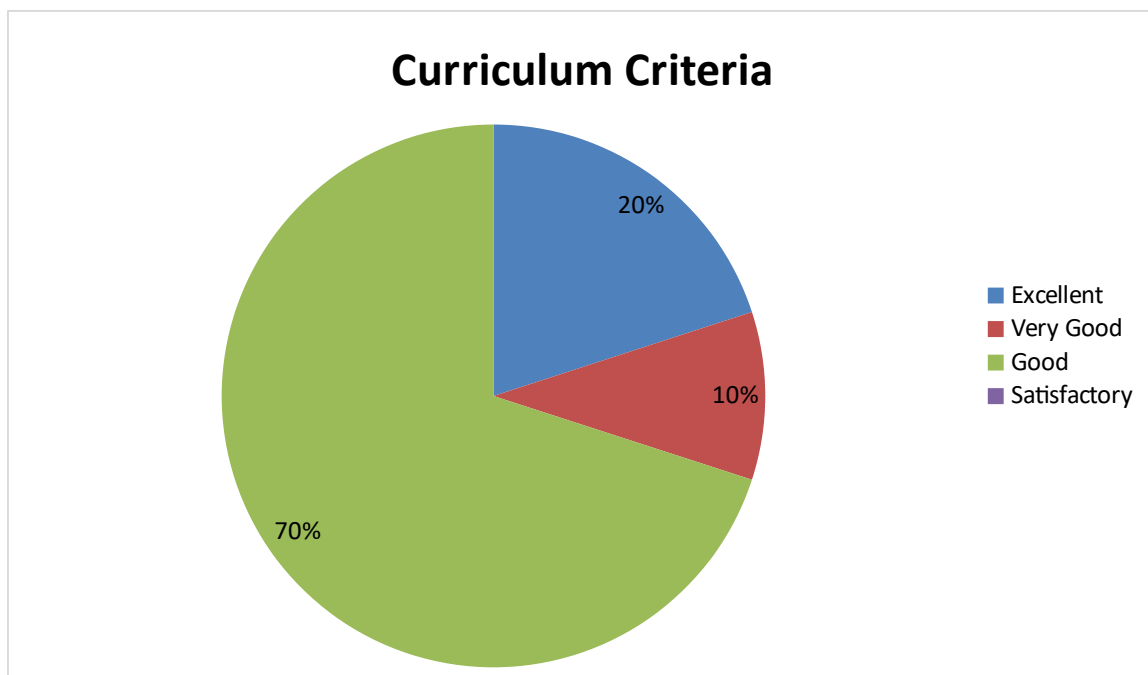

DEPARTMENT OF MCA

Student Feedback pie diagram

1. Relevance of the syllabus to the course

2. Syllabus content increases knowledge and create interest in the subject area

3. Relevance in the area of theory and its application in the syllabus

4. Abundant amount of prescribed books and reference material are available in the library.

5. Is the syllabus provide scope for training/ internship/ Research

6. Curriculum provide prospective for higher education/ Employability/ entrepreneurship