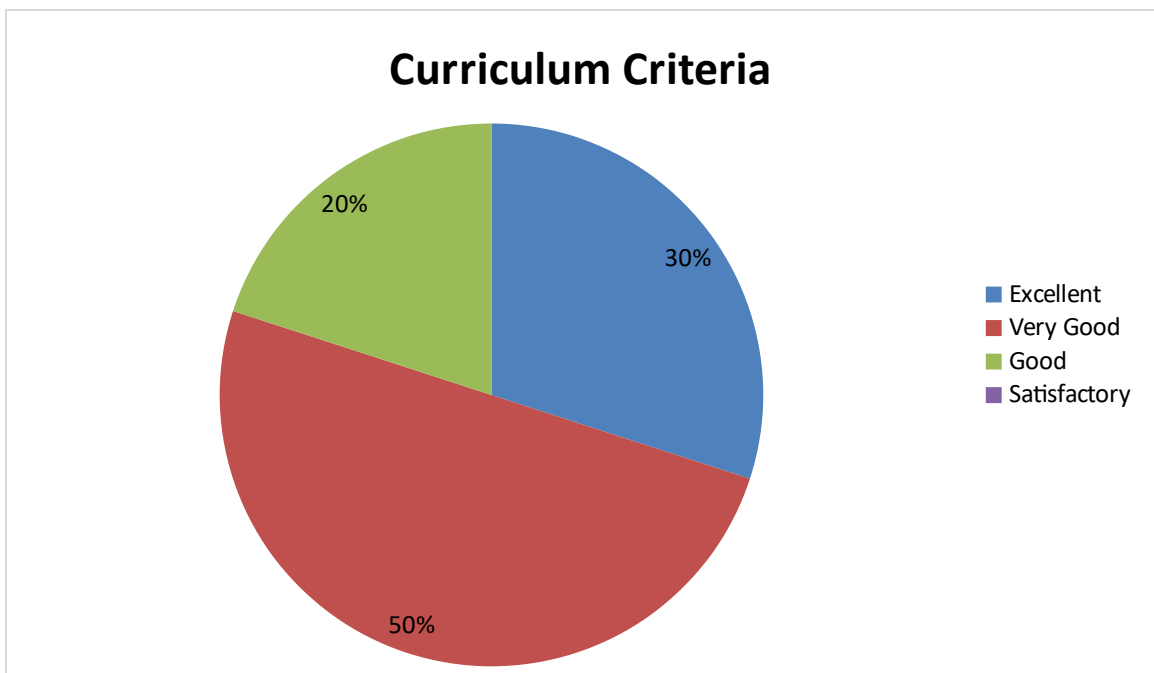

6. Curriculum provide prospective for higher education/ Employability/ entrepreneurship