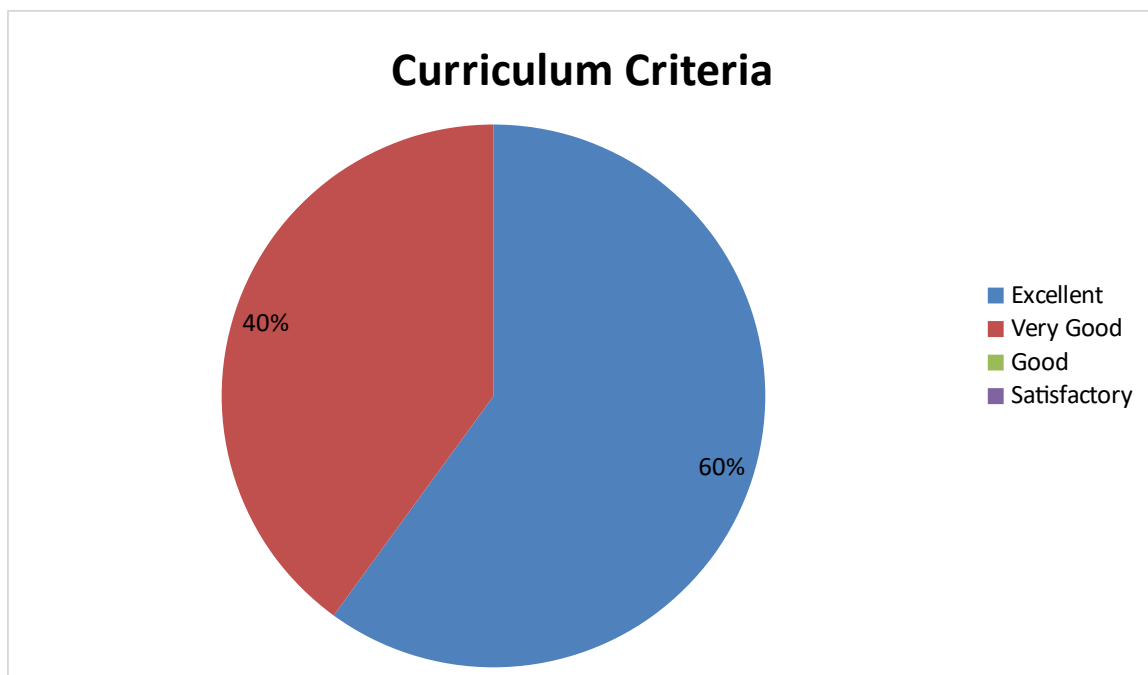

DEPARTMENT OF MSC COMPUTER SCIENCE

Student Feedback pie diagram

1. Relevance of the syllabus to the course

2. Syllabus content increases knowledge and create interest in the subject area

3. Relevance in the area of theory and its application in the syllabus