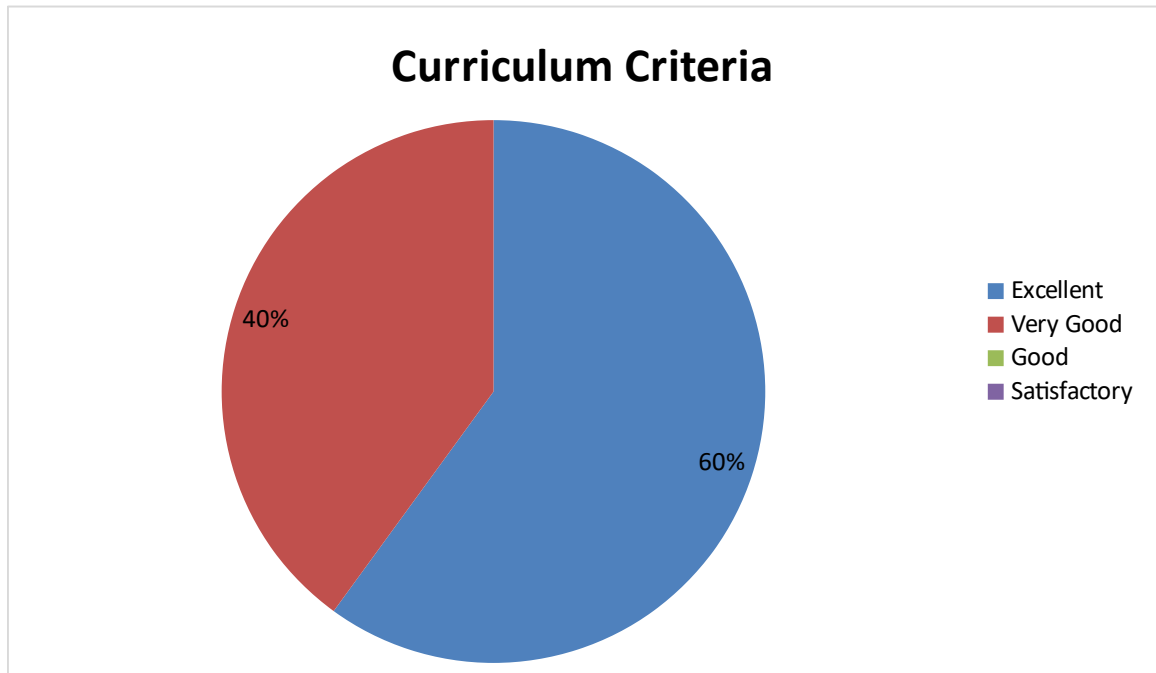

7. Syllabus meets the needs of the society