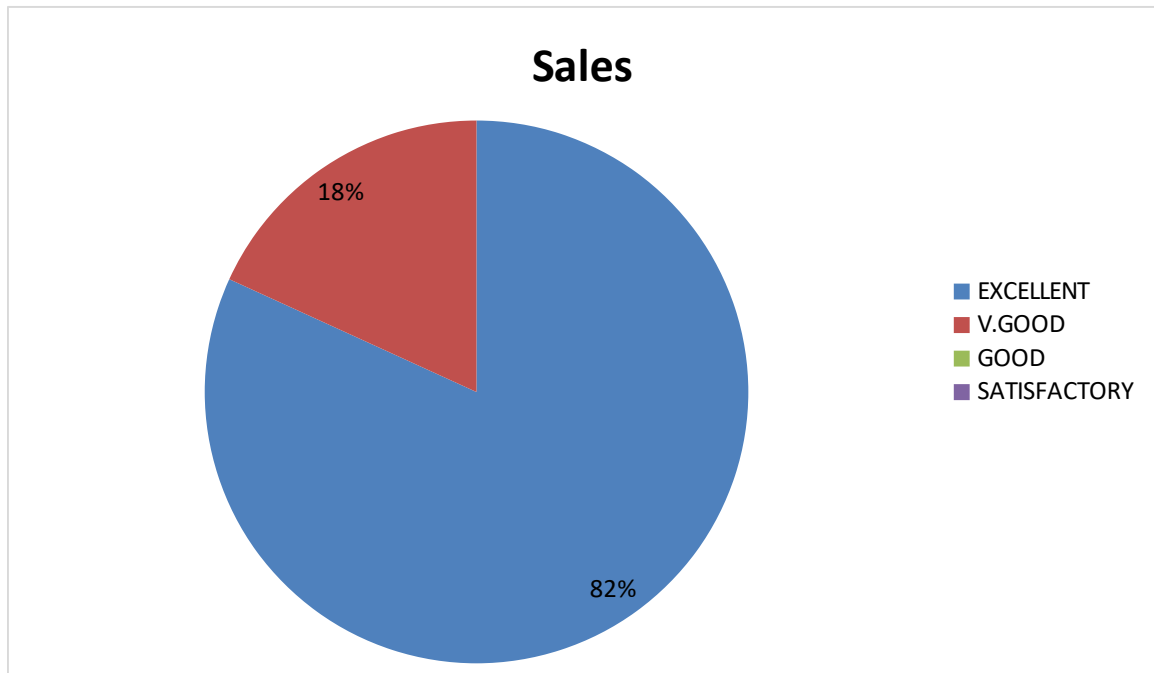

5. Is the syllabus provide scope for training/ internship/ Research