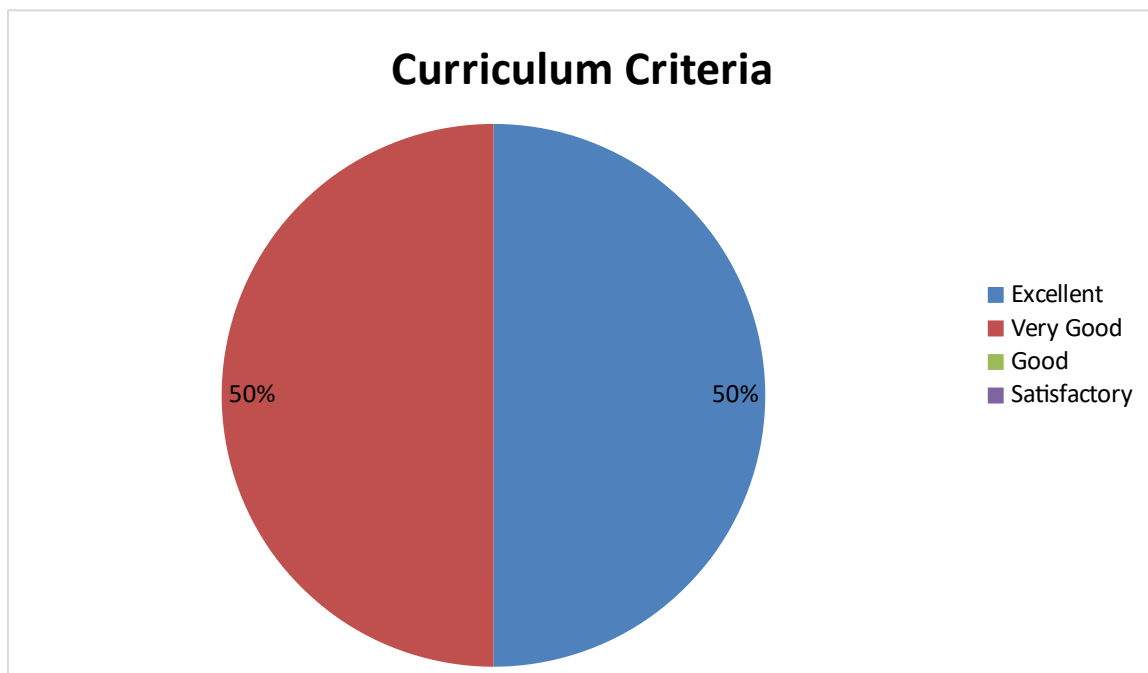

4. Abundant amount of prescribed books and reference material are available in the library.