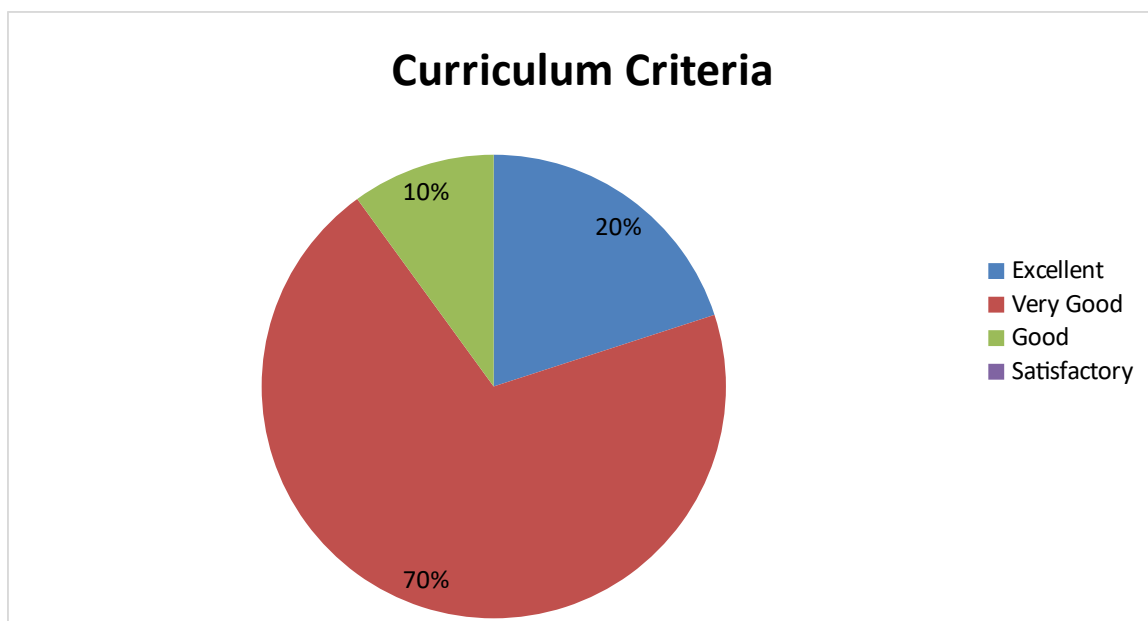

DEPARTMENT OF MSC COMPUTER SCIENCE

Student Feedback pie diagram

1. Relevance of the syllabus to the course

2. Syllabus content increases knowledge and create interest in the subject area

3. Relevance in the area of theory and its application in the syllabus