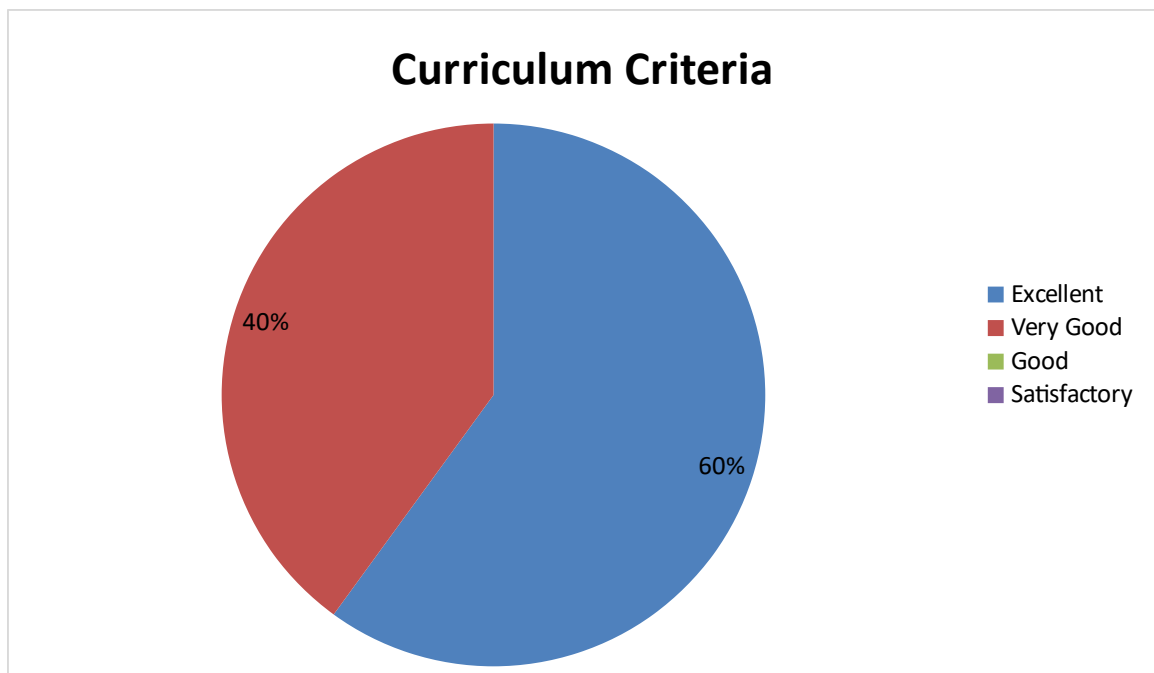

6. Curriculum provide prospective for higher education/ Employability/ entrepreneurship