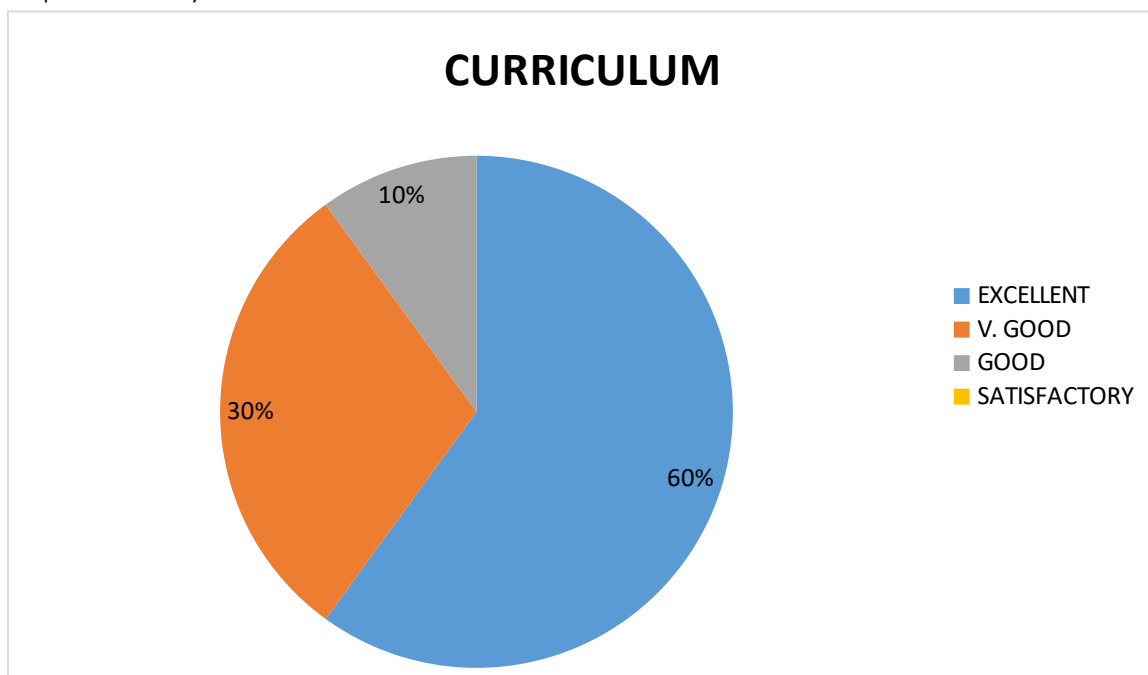

DEPARTMENT OF P.G CHEMISTRY FACULTY FEEDBACK ON CURRICULUM – PIE DIAGRAM

1. Depth of the syllabus content to the course.

2. Curriculum objectives and outcomes are well defined and clear.

DANTULURI NARAYANA RAJU COLLEGE