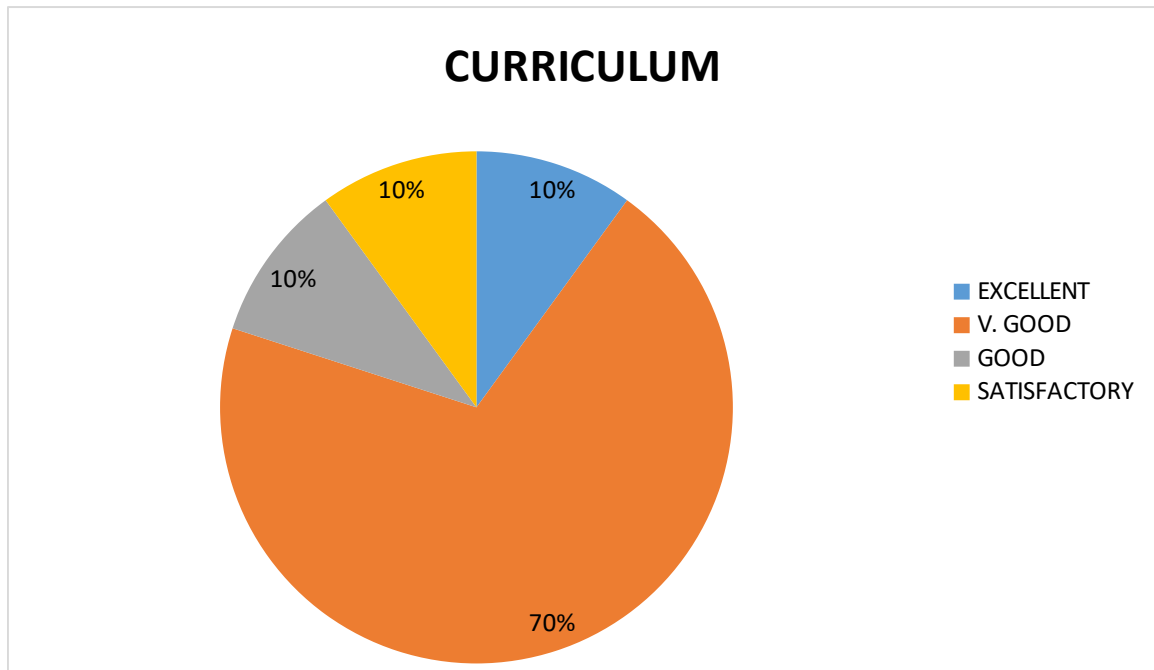

4. Time allotted to complete the units in the course adequate.