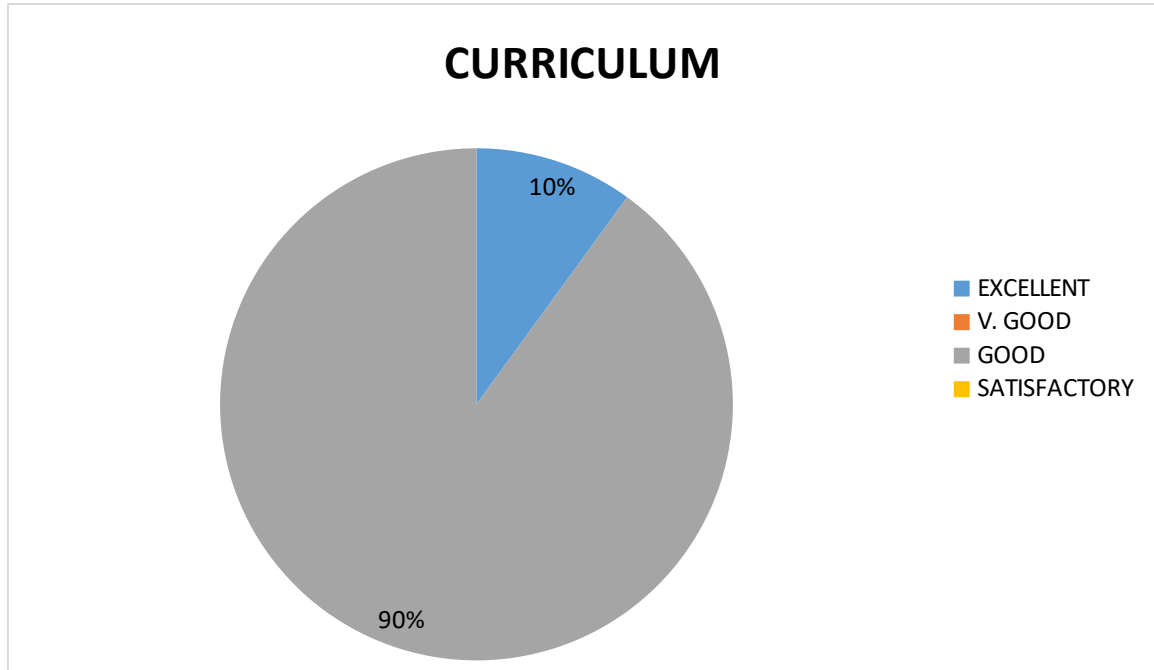

DANTULURI NARAYANA RAJU COLLEGE

(Autonomous)

BHIMAVARAM, W.G.DIST, ANDHRA PRADESH, INDIA, PIN- 534202.

(Accredited at 'B⁺⁺' level by NAAC)

(Affiliated to Adikavi Nannaya University, Rajamahendravaram)

9. Prospective provision for higher education/employability etc.