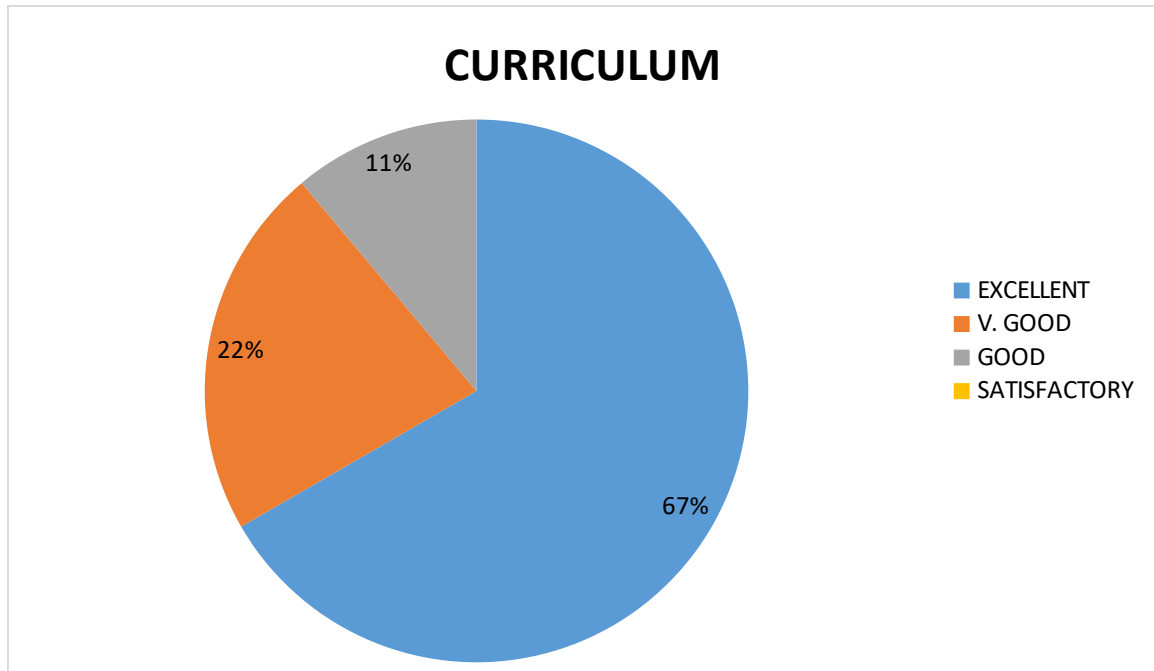

DANTULURI NARAYANA RAJU COLLEGE

(Autonomous)

BHIMAVARAM, W.G.DIST, ANDHRA PRADESH, INDIA, PIN- 534202.

(Accredited at 'B⁺⁺' level by NAAC)

(Affiliated to Adikavi Nannaya University, Rajamahendravaram)

3. Syllabus has good balance between theory and its applications.