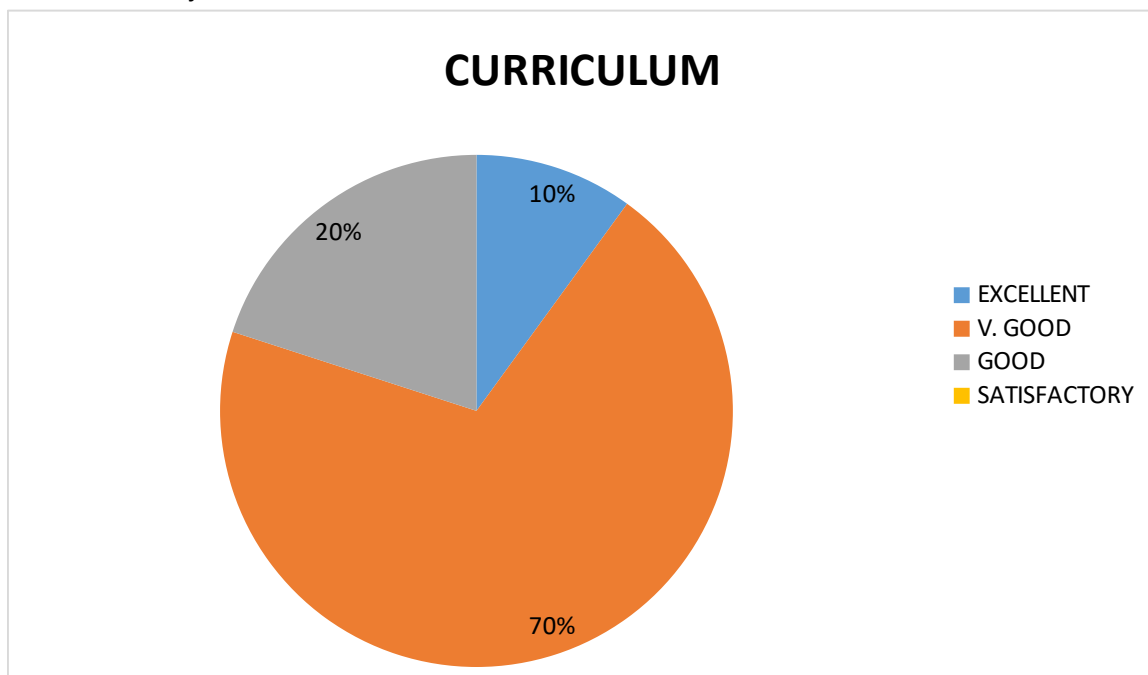

DEPARTMENT OF P.G CHEMISTRY FACULTY FEEDBACK ON CURRICULUM – PIE DIAGRAM

1. Depth of the syllabus content to the course.

2. Curriculum objectives and outcomes are well defined and clear.

DANTULURI NARAYANA RAJU COLLEGE