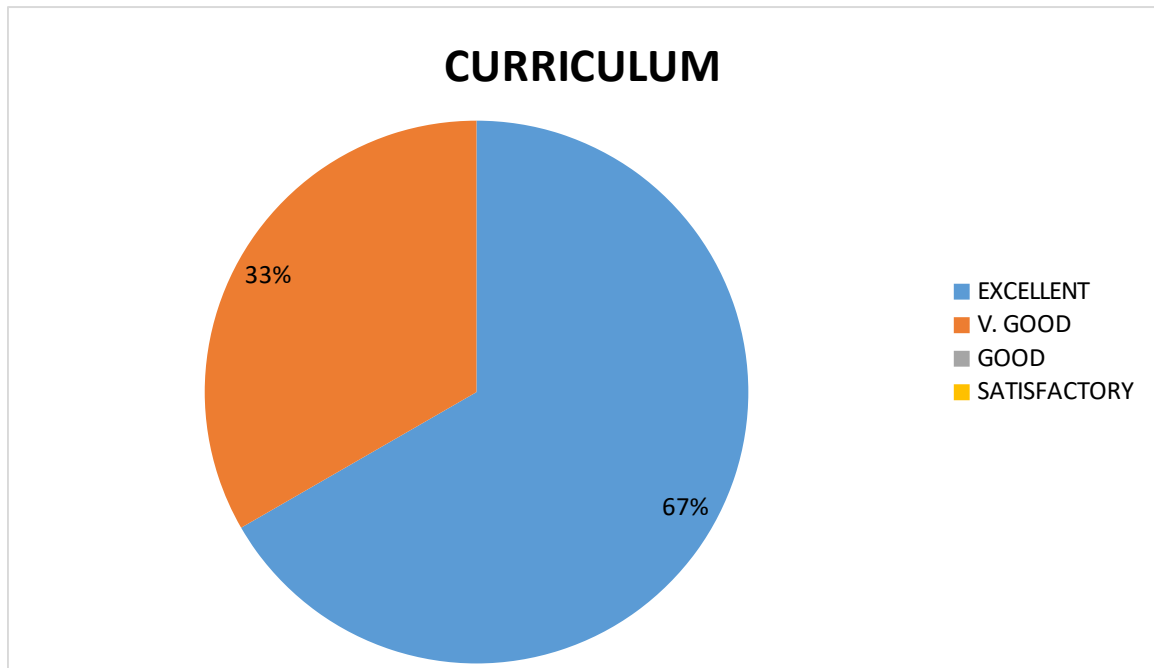

4. Time allotted to complete the units in the course adequate.