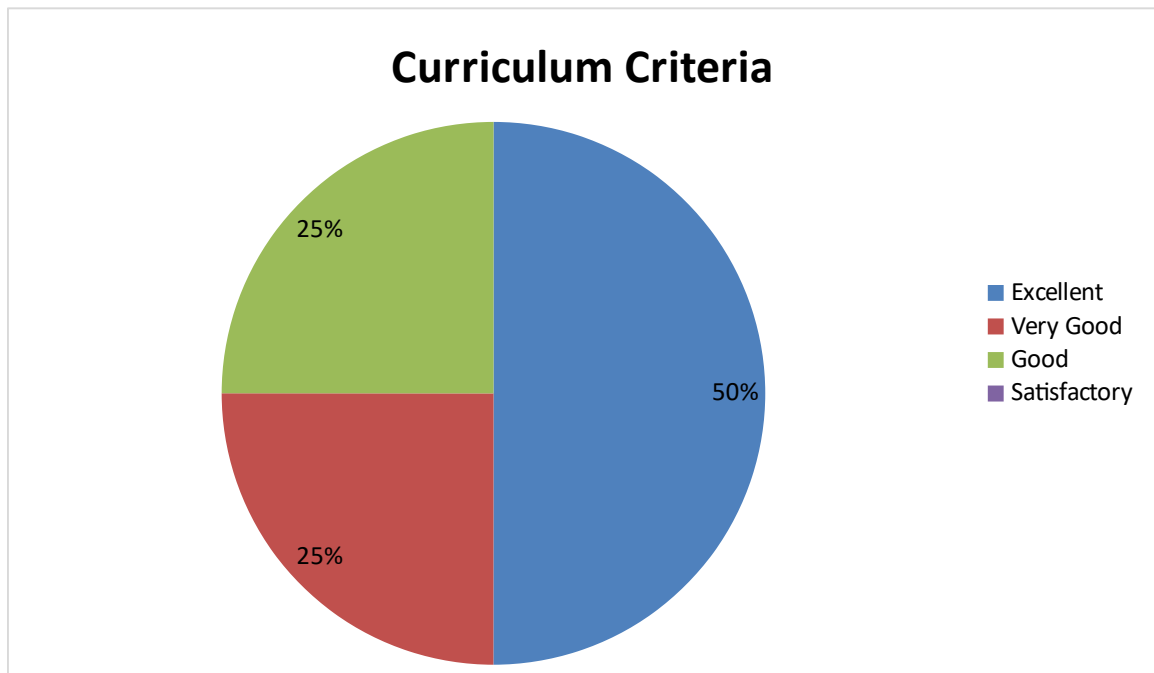

4. Curriculum provides opportunity of using ICT based knowledge and its skills .