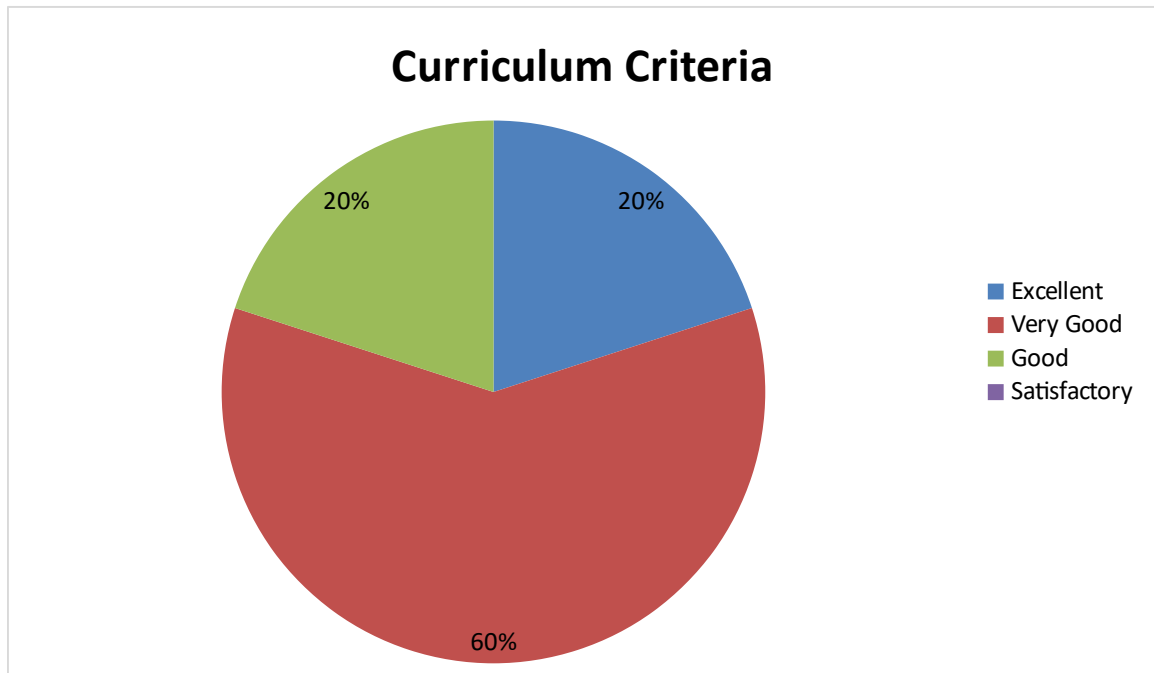

3. Is the syllabus provide scope for training/ Internship /Research