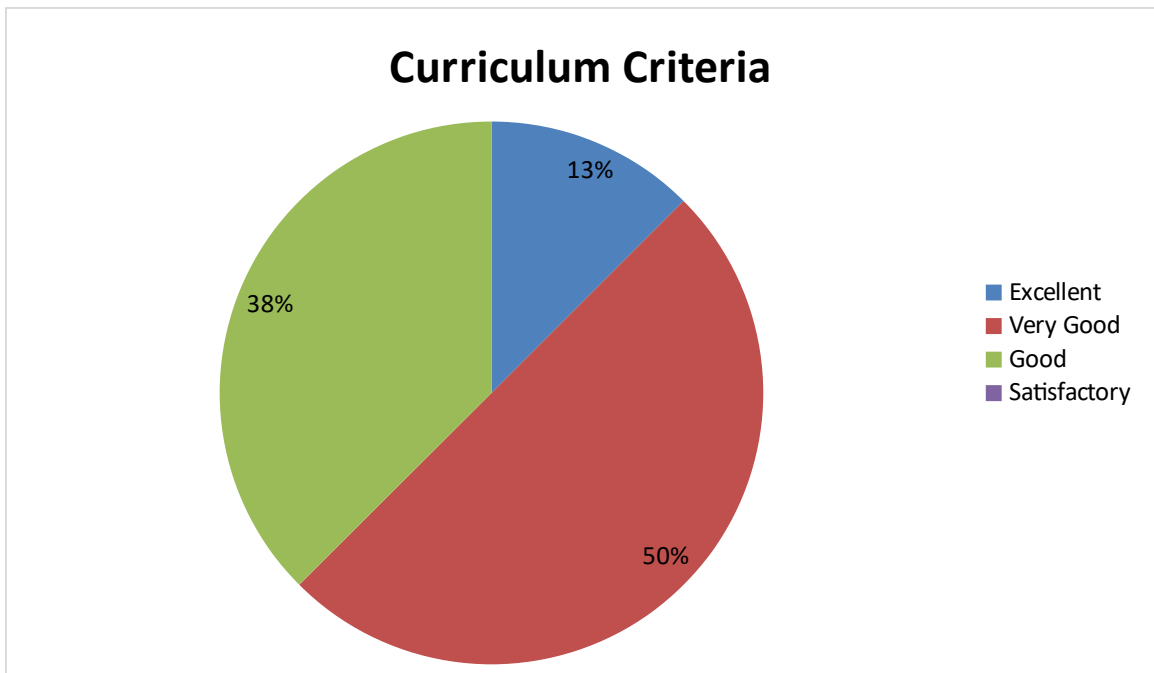

6. Syllabus develop creative thinking ; analytical ;communicative and life skills