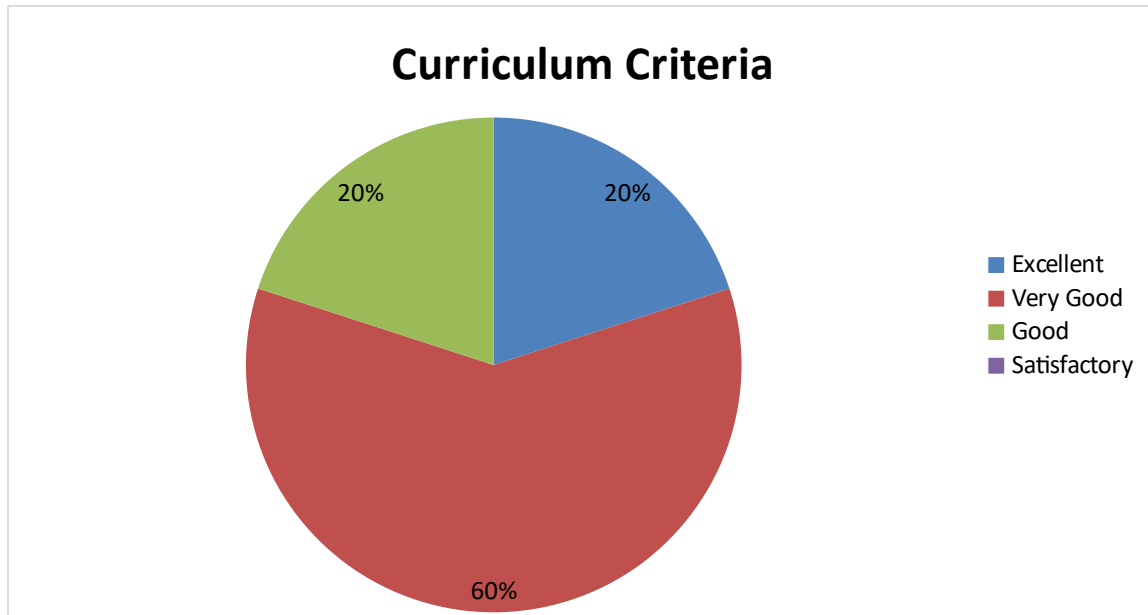

DEPARTMENT OF PG MATHEMATICS

Employer's Feedback pie diagram

1. Syllabus ability to bridge the gap between industry standards and academic excellence

2. Prospective provision for higher education / Employability etc.