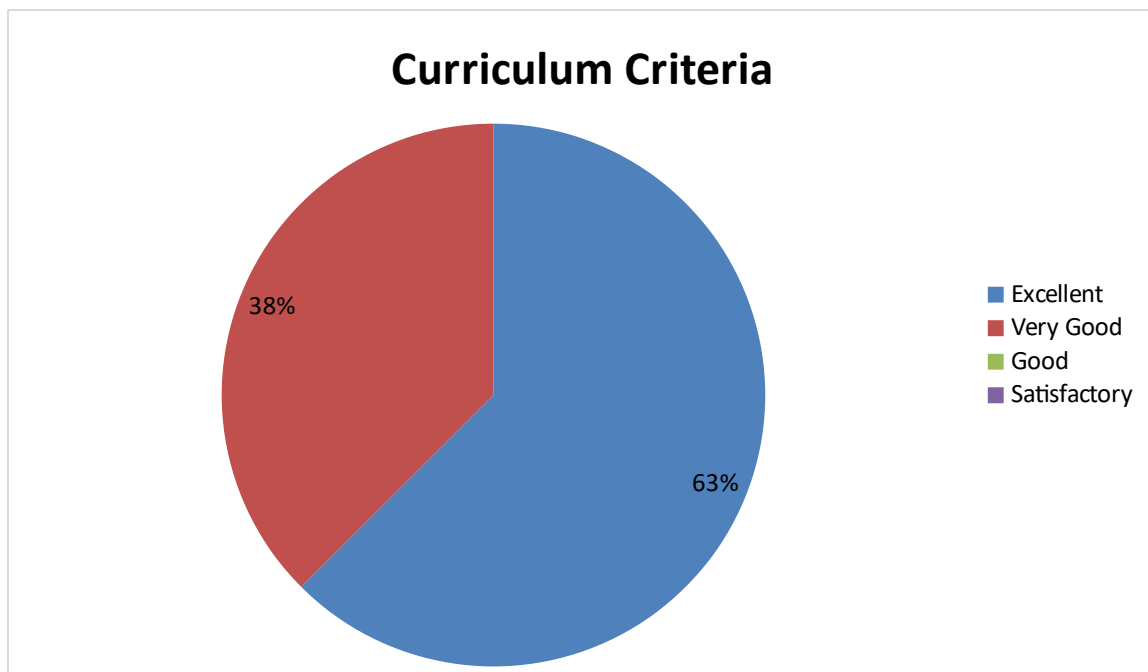

DEPARTMENT OF PG MATHEMATICS

Employer's Feedback pie diagram

1. Syllabus ability to bridge the gap between industry standards and academic excellence

2. Prospective provision for higher education / Employability etc.