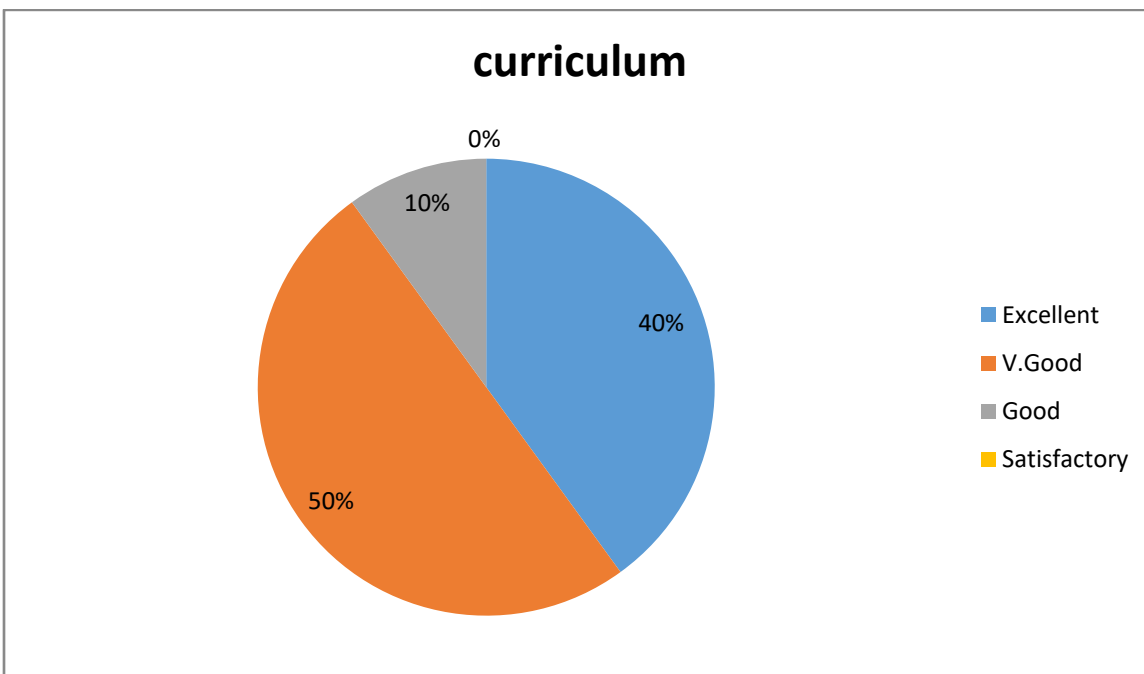

6. Curriculum provide prospective for higher education/ Employability/ entrepreneurship