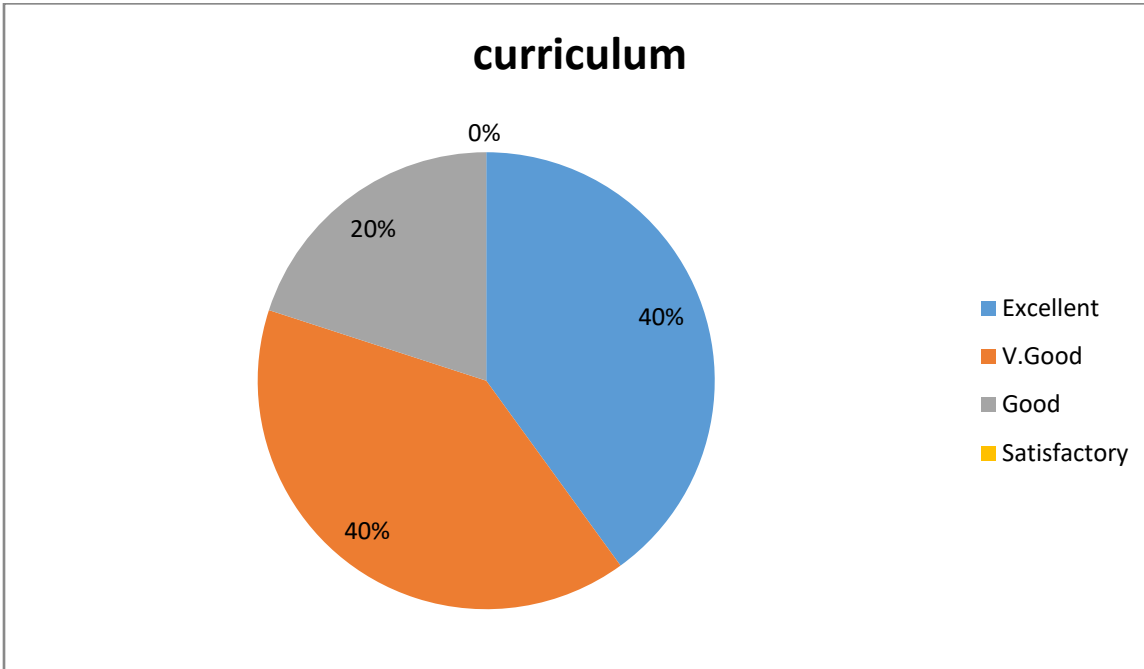

5. Offered certificate courses in the college provide additional knowledge and skills in their field.