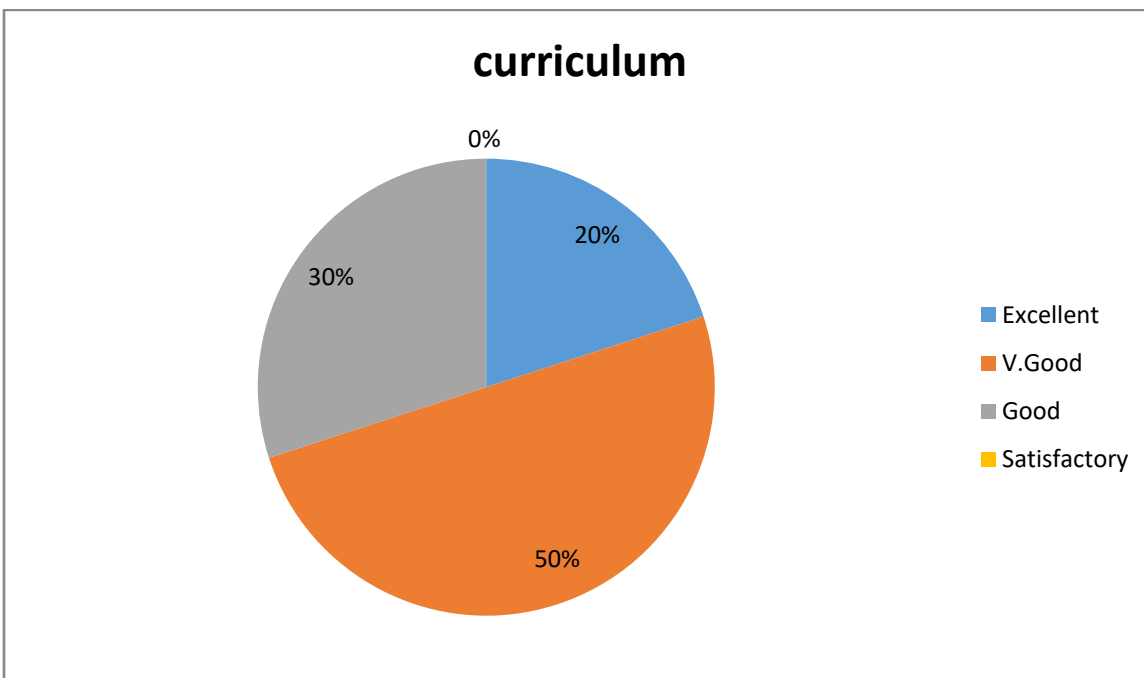

4. Course satisfy local; National and global needs including gender; environment sustainable needs