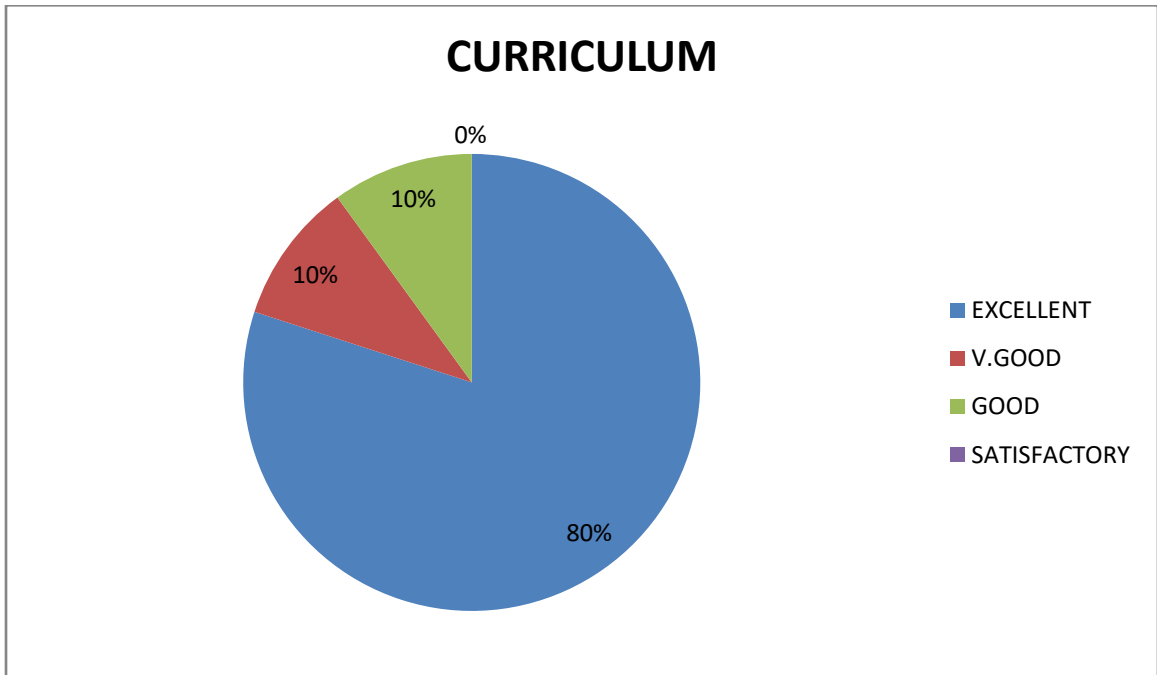

5. The Project work/ Internship undertaken during the education is constructive and helpful in gaining professional experience.