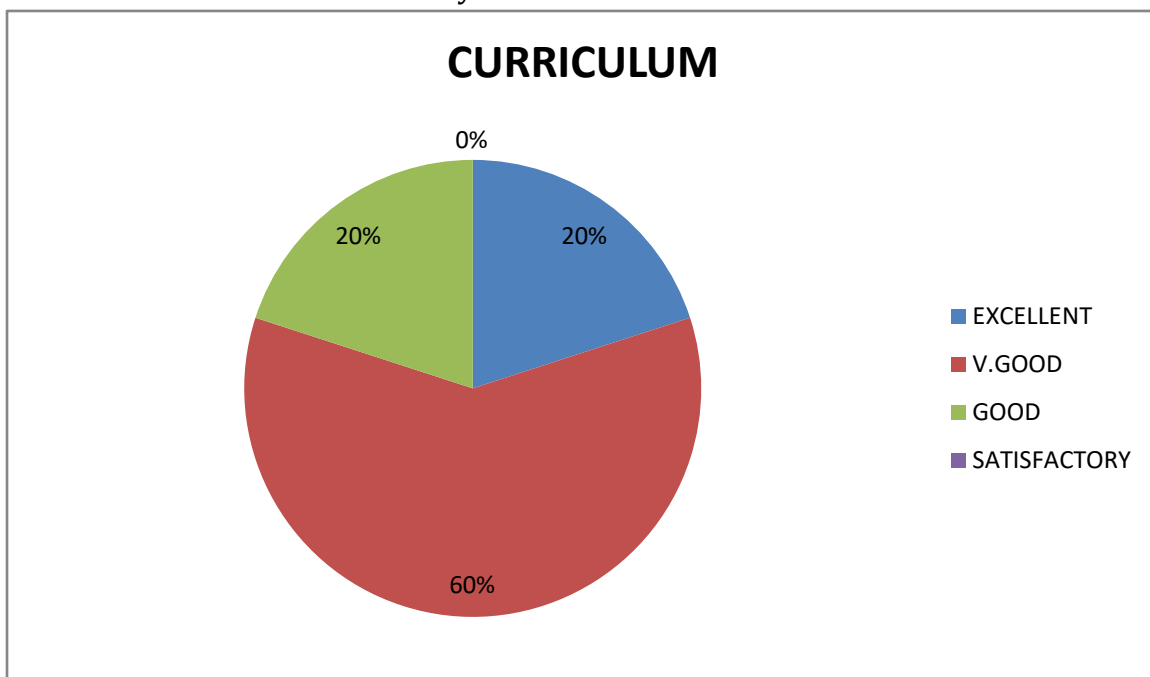

DEPARTMENT OF P.G Mathematics

ALUMINI FEEDBACK ON CURRICULUM – PIE DIAGRAM

1. Relevance in the area of theory and its application in the syllabus.

2. Course content meets the Industry demands.

3. Carrier orientation in the syllabus.