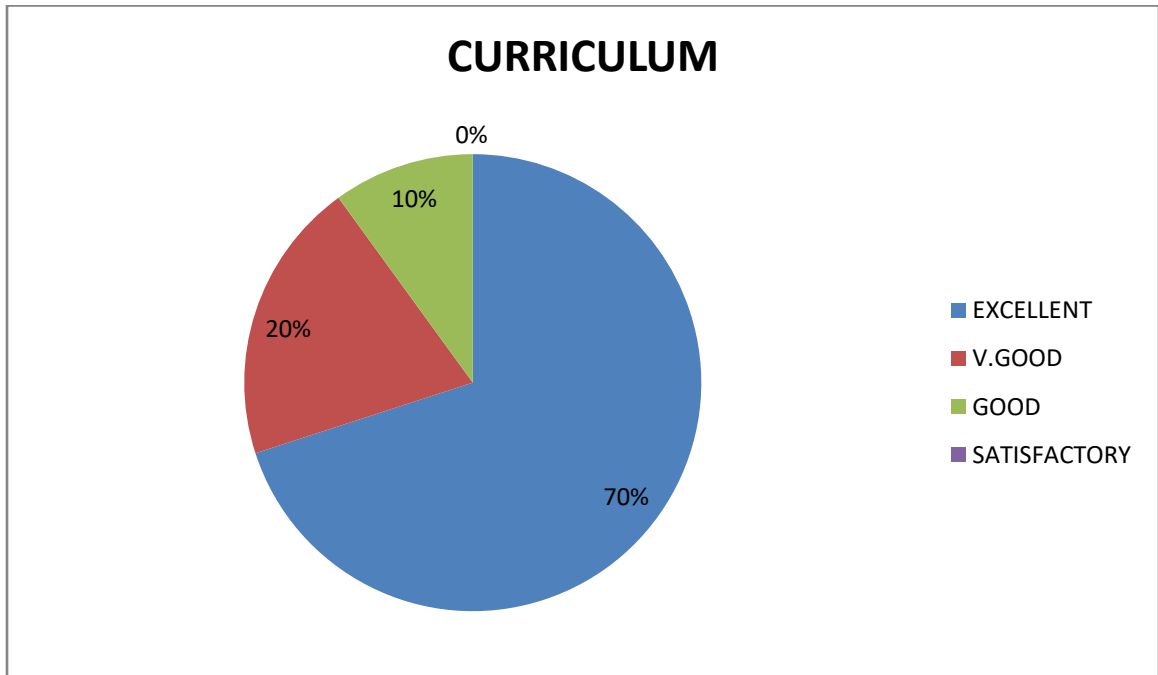

7. Syllabus develop skills like, Creative thinking problem solving; communication and life skills.