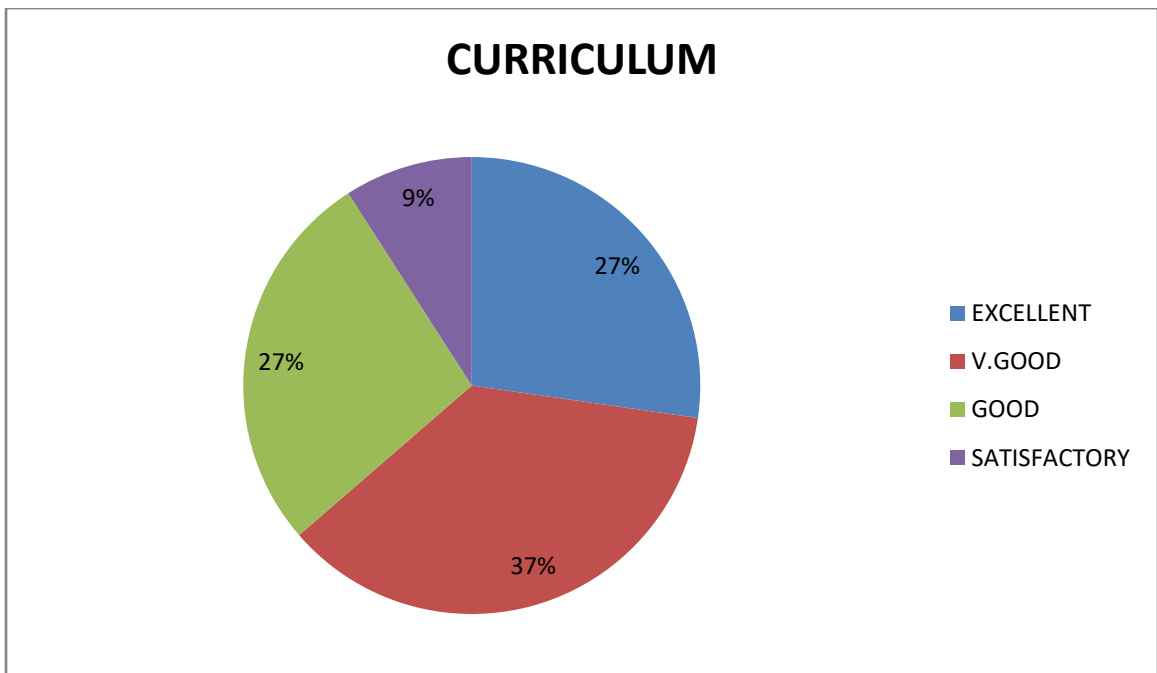

6. Students centered syllabus enabling self Learning.