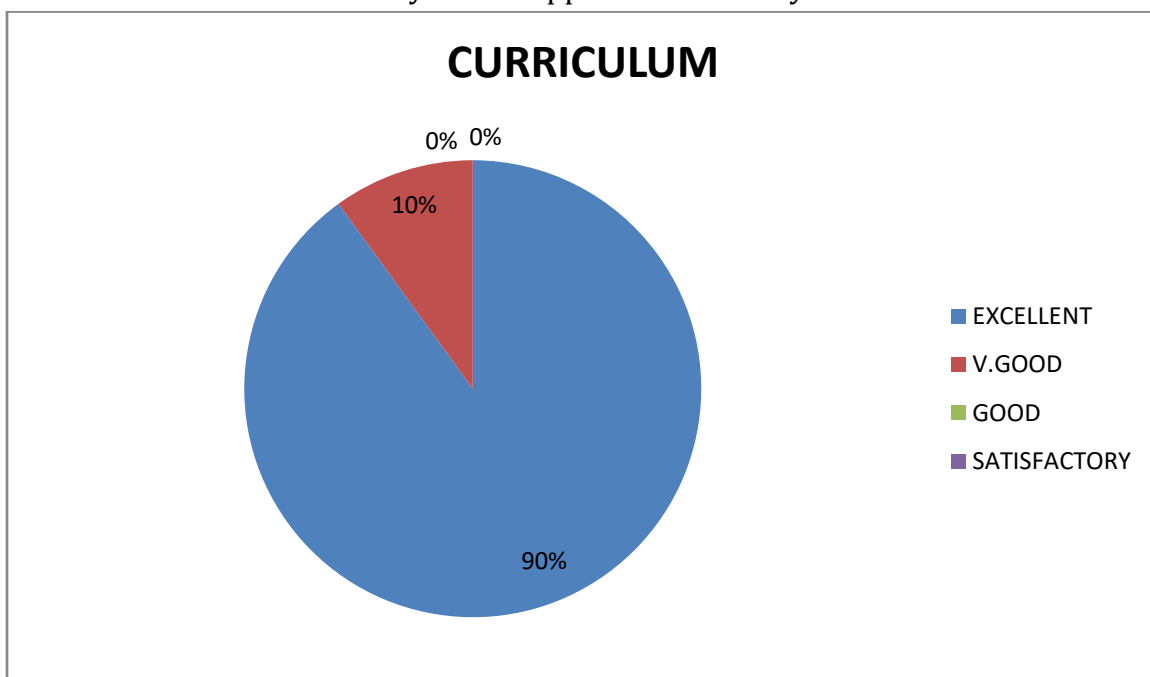

DEPARTMENT OF P.G Mathematics

ALUMINI FEEDBACK ON CURRICULUM – PIE DIAGRAM

1. Relevance in the area of theory and its application in the syllabus.

2. Course content meets the Industry demands.

3. Carrier orientation in the syllabus.