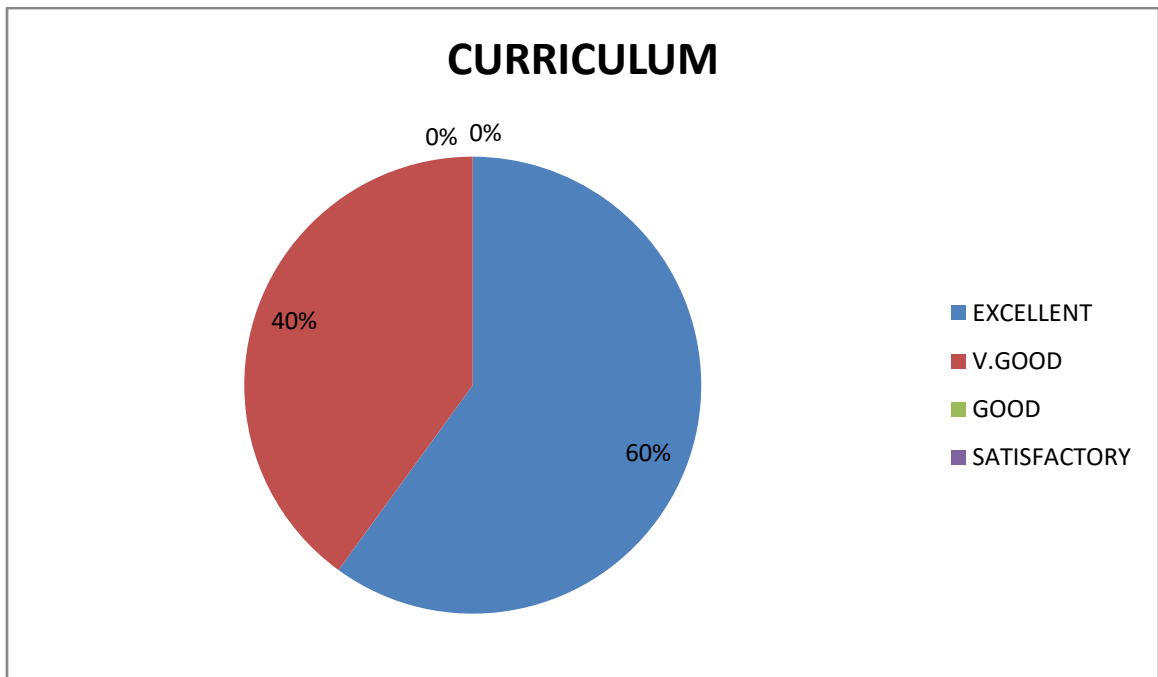

DEPARTMENT OF P.G Mathematics

ALUMINI FEEDBACK ON CURRICULUM – PIE DIAGRAM

1. Relevance in the area of theory and its application in the syllabus.

2. Course content meets the Industry demands.

3. Carrier orientation in the syllabus.