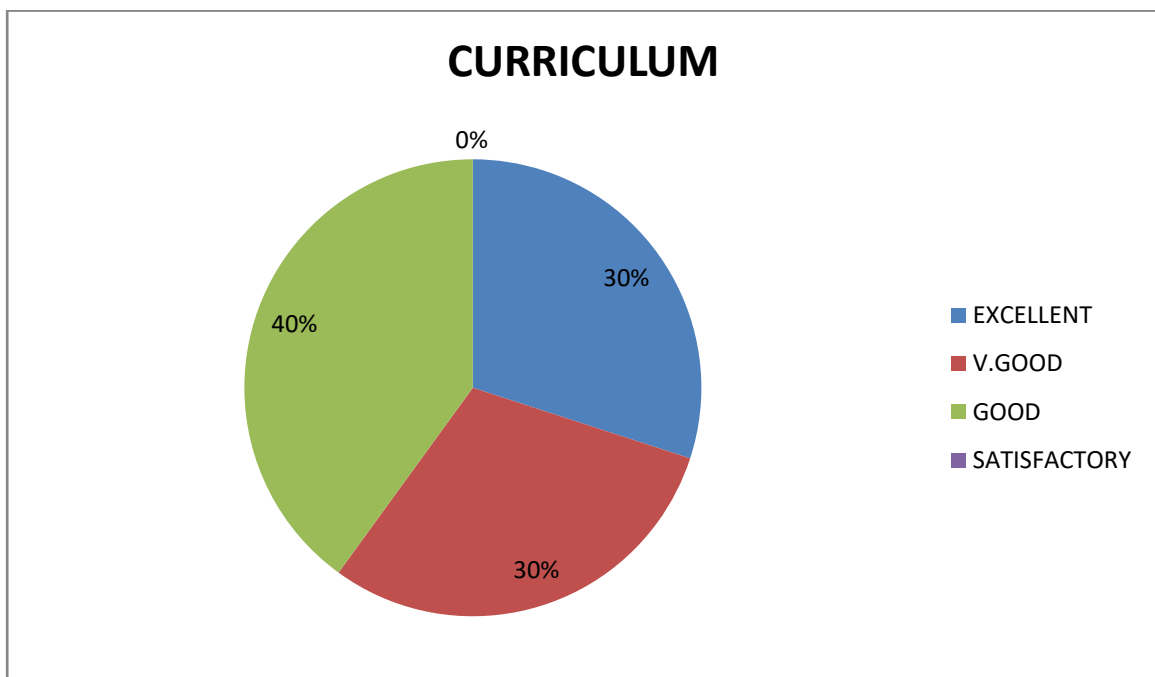

4. Curriculum provide prospective for higher education /employability/ entrepreneurship.