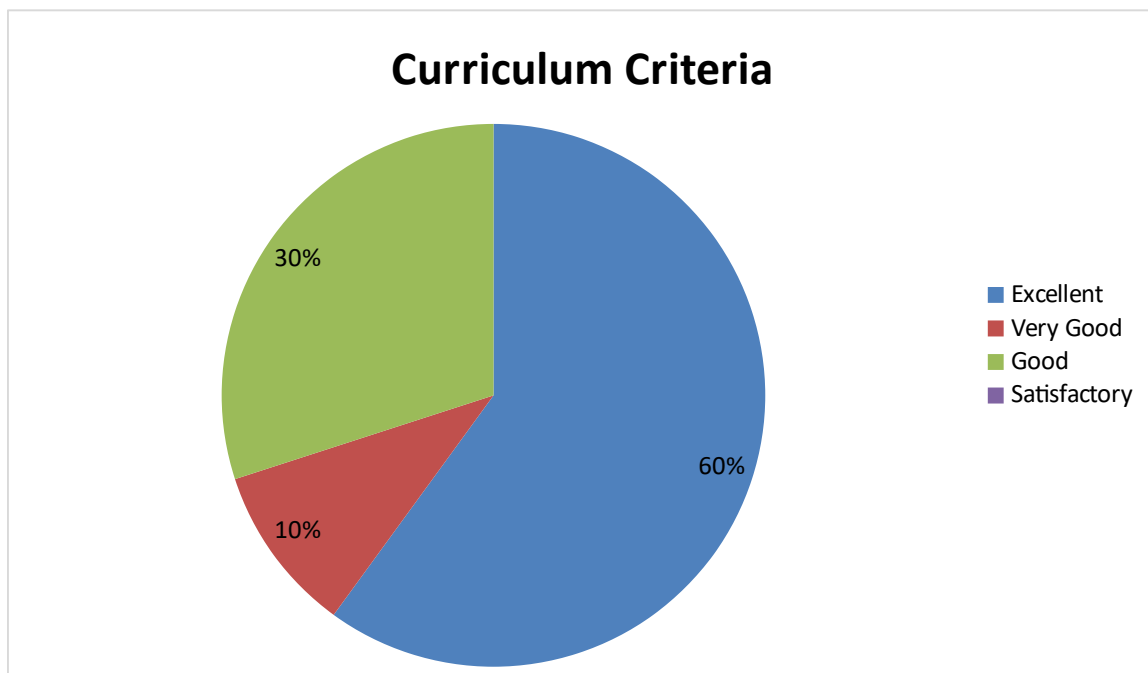

DEPARTMENT OF P.G MATHEMATICS

Student Feedback pie diagram

1. Relevance of the syllabus to the course

2. Syllabus content increases knowledge and create interest in the subject area

3. Relevance in the area of theory and its application in the syllabus

4. Abundant amount of prescribed books and reference material are available in the library.

5. Is the syllabus provide scope for training/ internship/ Research

6. Curriculum provide prospective for higher education/ Employability/ entrepreneurship