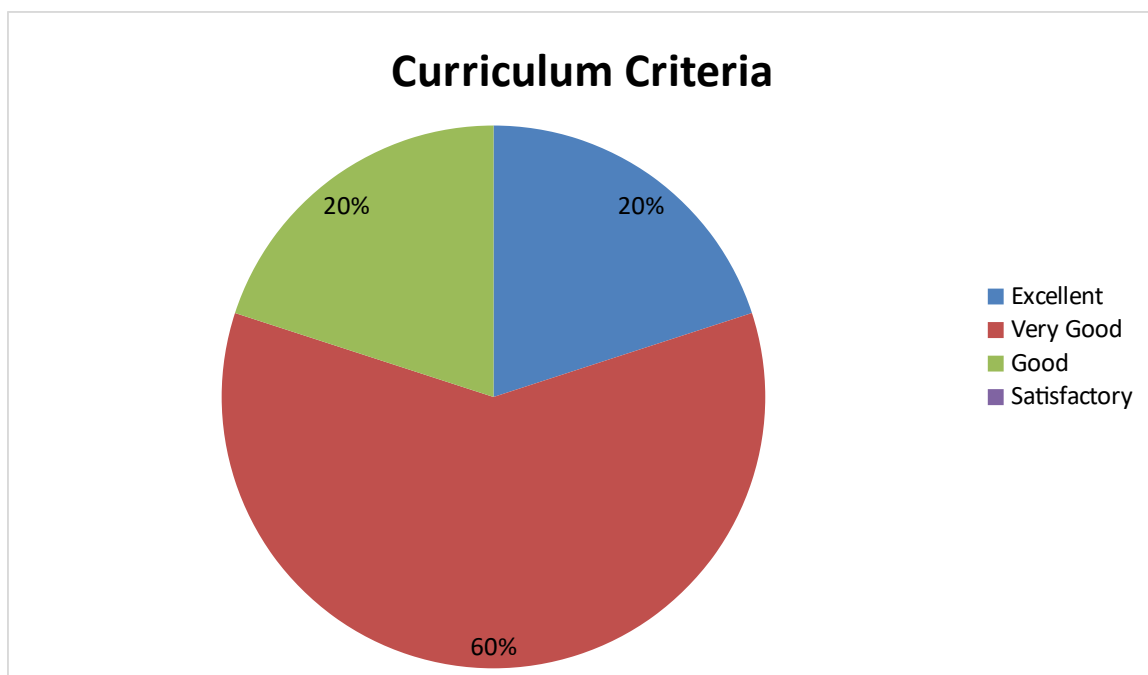

DEPARTMENT OF P.G MATHEMATICS

Student Feedback pie diagram

1. Relevance of the syllabus to the course

2. Syllabus content increases knowledge and create interest in the subject area

3. Relevance in the area of theory and its application in the syllabus

4. Abundant amount of prescribed books and reference material are available in the library.

5. Is the syllabus provide scope for training/ internship/ Research

6. Curriculum provide prospective for higher education/ Employability/ entrepreneurship