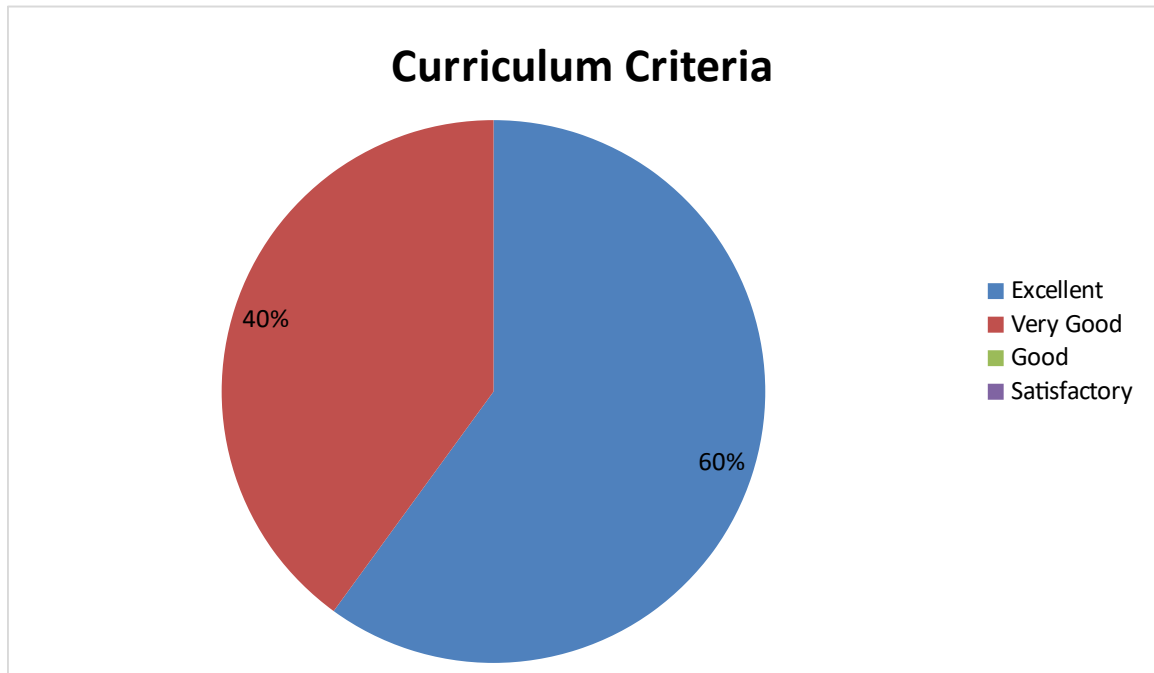

7. Syllabus meets the needs of the society