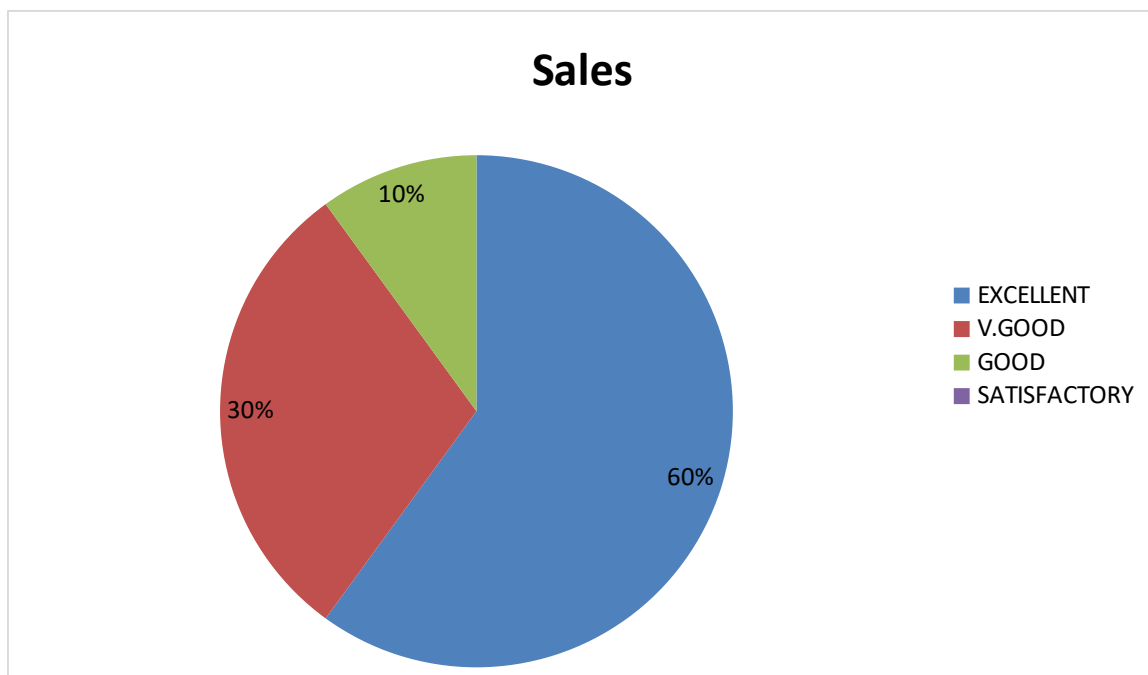

5. Is the syllabus provide scope for training/ internship/ Research