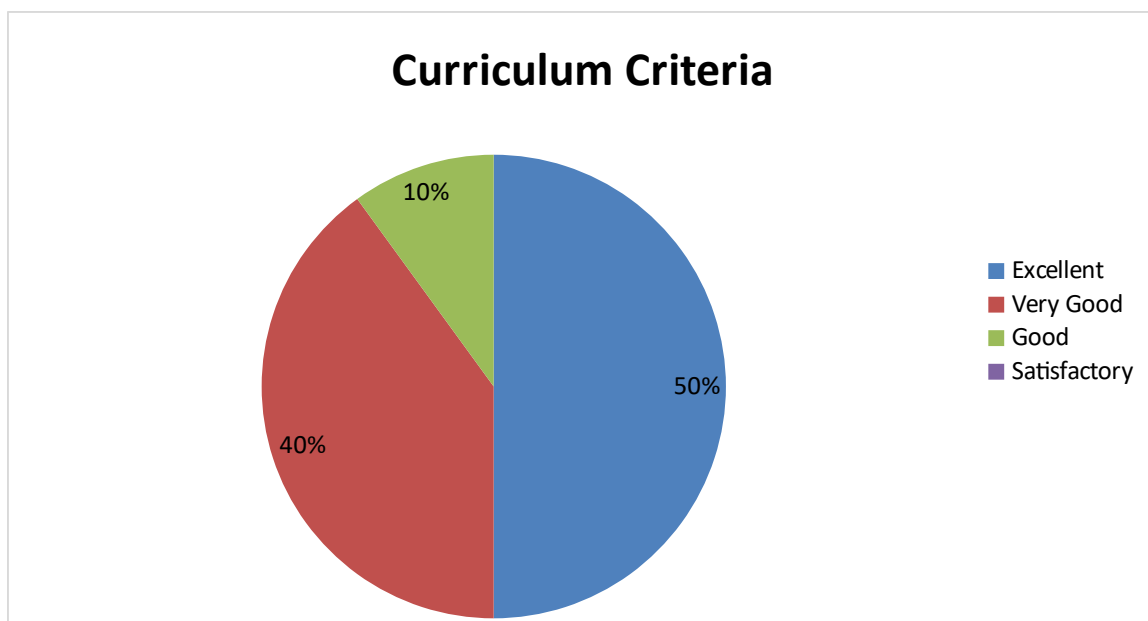

DEPARTMENT OF P.G MATHEMATICS

Student Feedback pie diagram

1. Relevance of the syllabus to the course

2. Syllabus content increases knowledge and create interest in the subject area

3. Relevance in the area of theory and its application in the syllabus