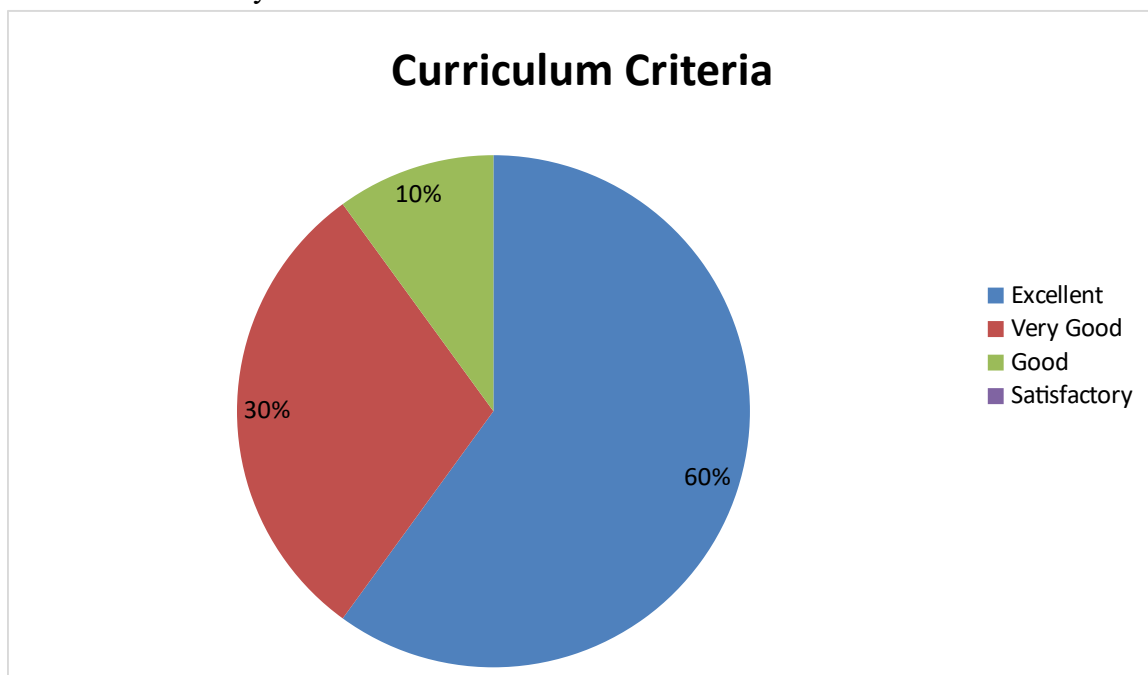

DEPARTMENT OF P.G MATHEMATICS

Student Feedback pie diagram

1. Relevance of the syllabus to the course

2. Syllabus content increases knowledge and create interest in the subject area

3. Relevance in the area of theory and its application in the syllabus