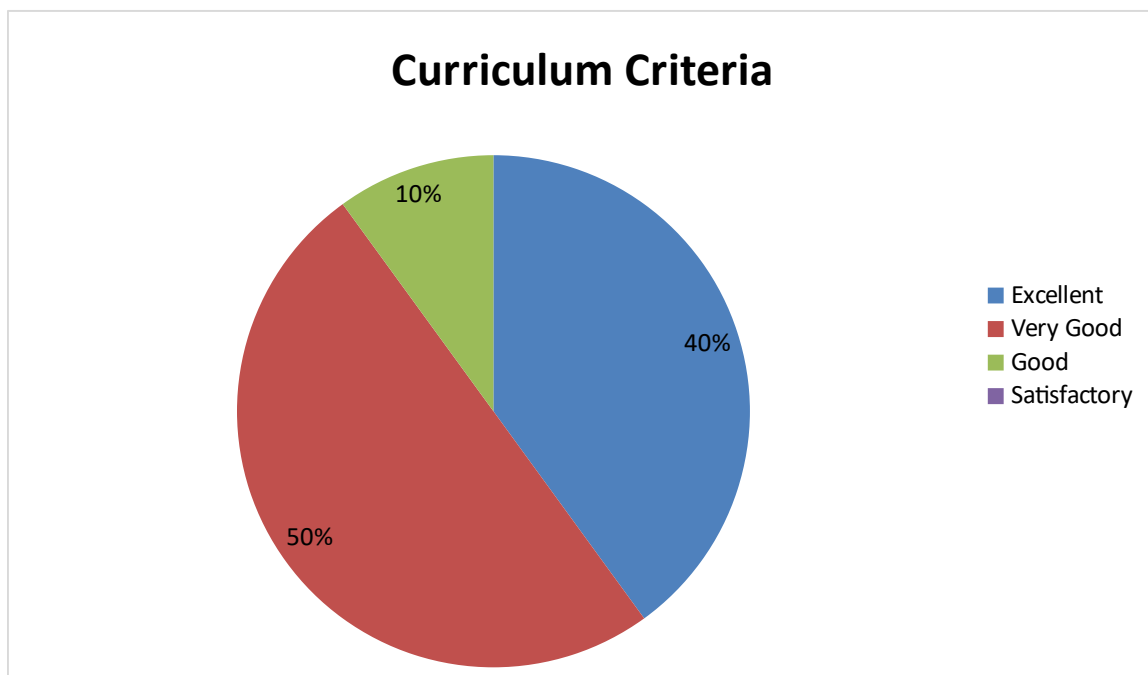

DEPARTMENT OF P.G MATHEMATICS

Student Feedback pie diagram

1. Relevance of the syllabus to the course

2. Syllabus content increases knowledge and create interest in the subject area

3. Relevance in the area of theory and its application in the syllabus