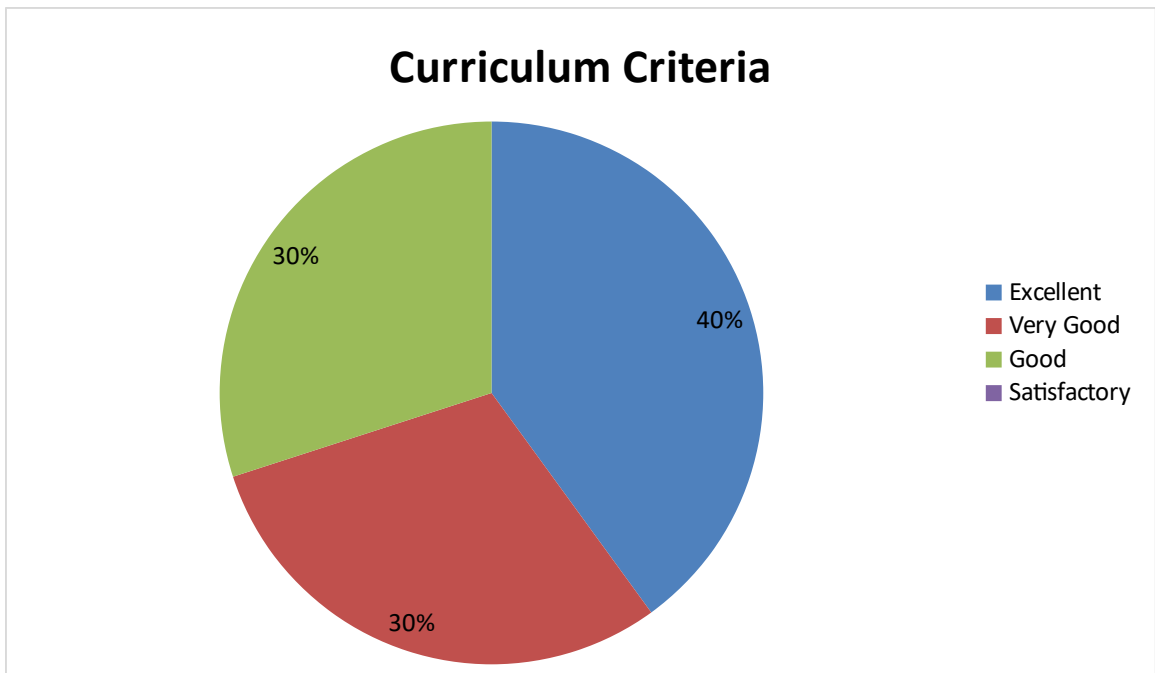

6. Curriculum provide prospective for higher education/ Employability/ entrepreneurship