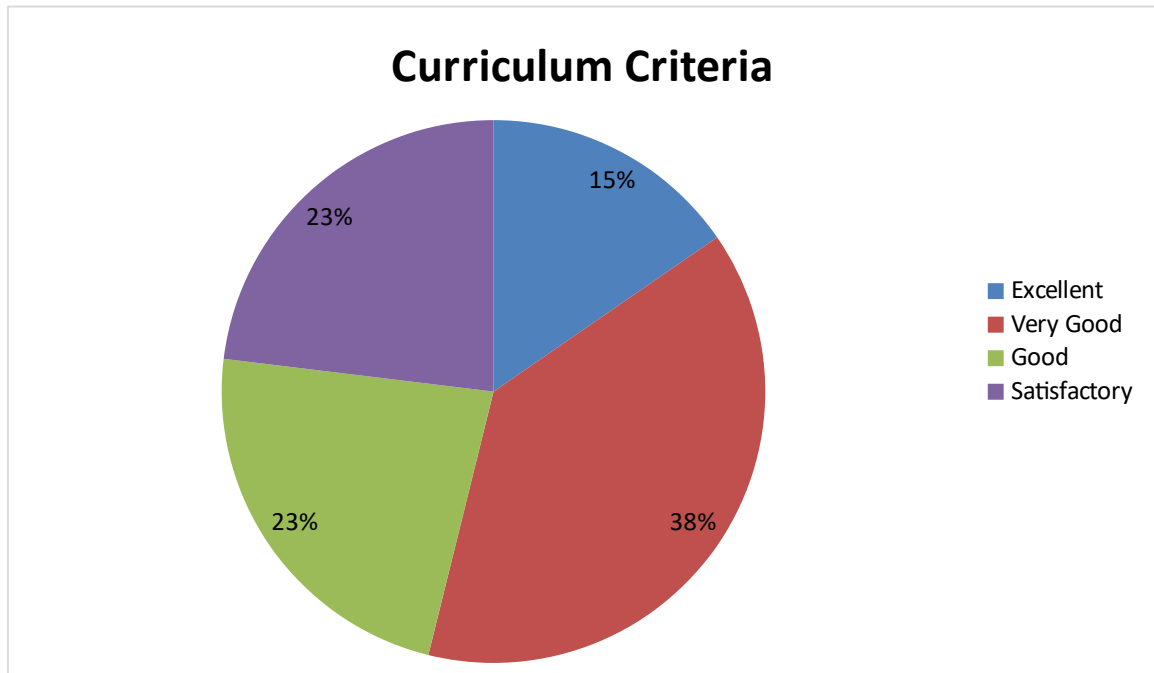

7. Syllabus meets the needs of the society