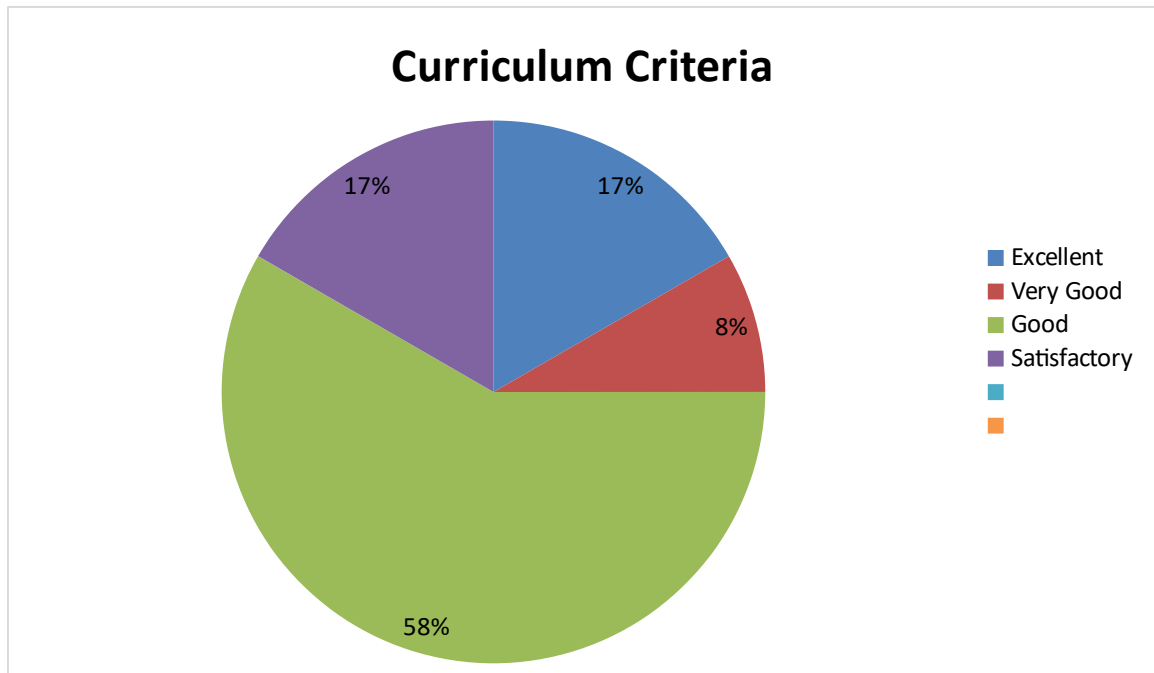

DEPARTMENT OF SANSKRIT

Student Feedback pie diagram

1. Relevance of the syllabus to the course

2. Syllabus content increases knowledge and create interest in the subject area

3. Relevance in the area of theory and its application in the syllabus

4. Abundant amount of prescribed books and reference material are available in the library.

5. Is the syllabus provide scope for training/ internship/ Research

6. Curriculum provide prospective for higher education/ Employability/ entrepreneurship