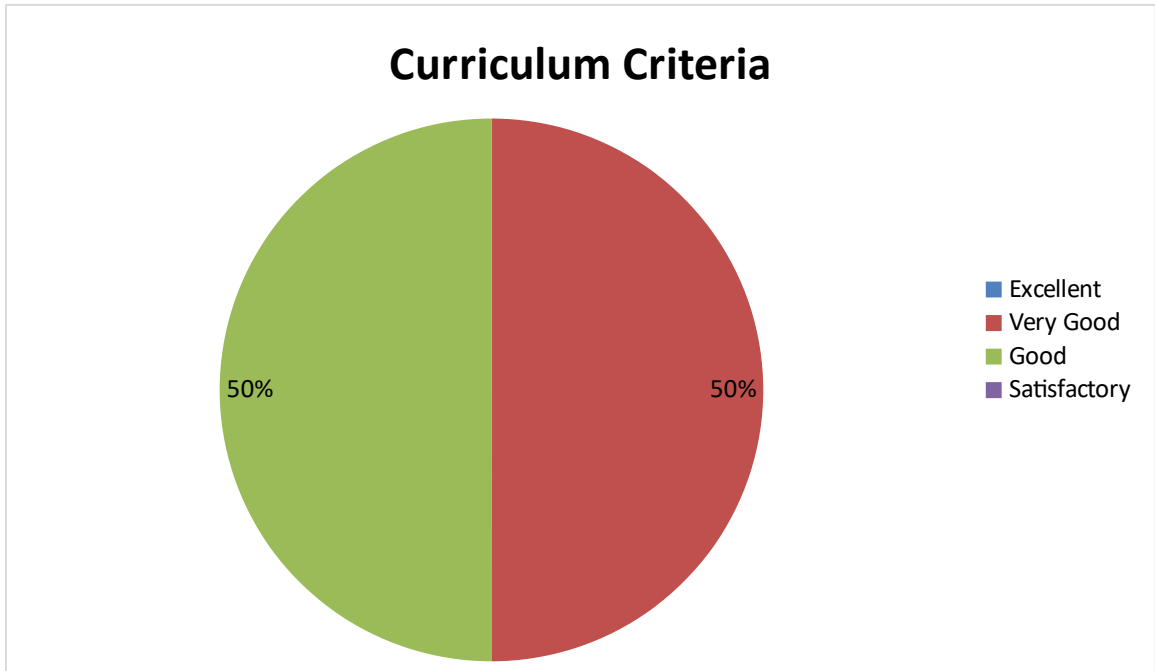

DEPARTMENT OF SANSKRIT

Student Feedback pie diagram

1. Relevance of the syllabus to the course

2. Syllabus content increases knowledge and create interest in the subject area

3. Relevance in the area of theory and its application in the syllabus