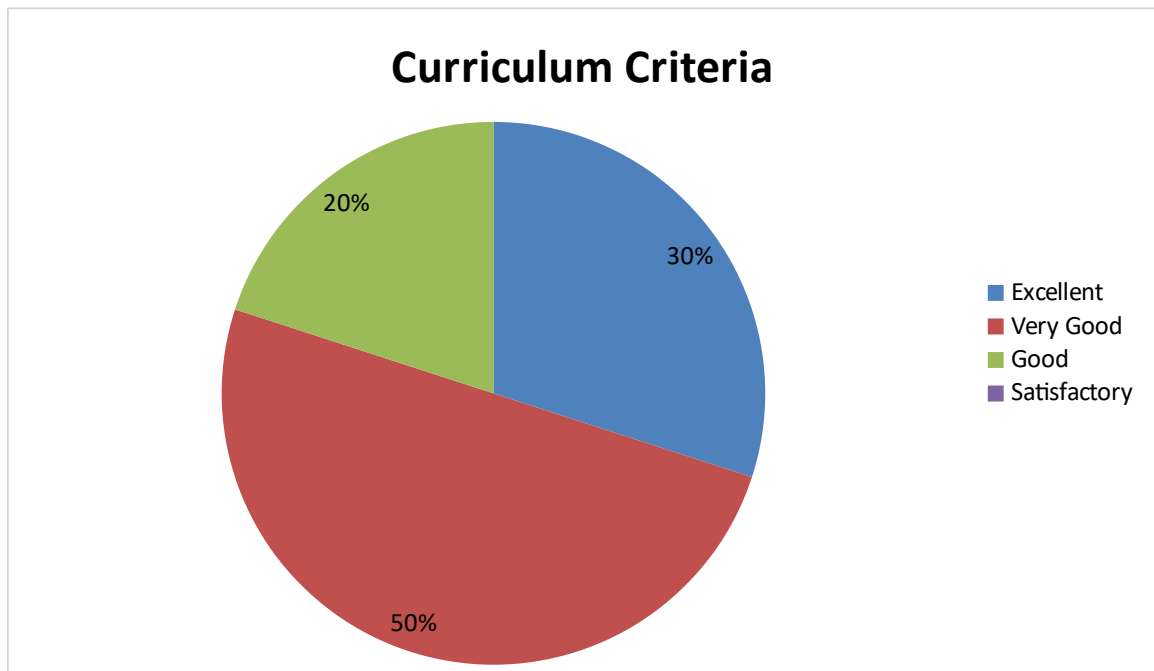

4. Abundant amount of prescribed books and reference material are available in the library.