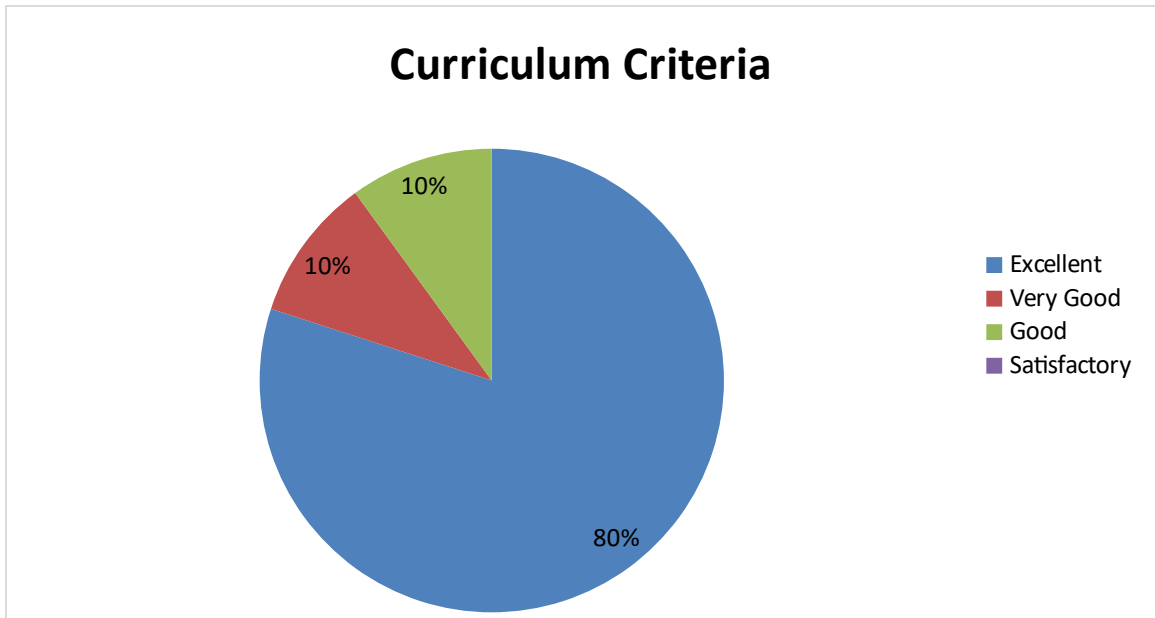

DEPARTMENT OF SANSKRIT

Student Feedback pie diagram

1. Relevance of the syllabus to the course

2. Syllabus content increases knowledge and create interest in the subject area

3. Relevance in the area of theory and its application in the syllabus