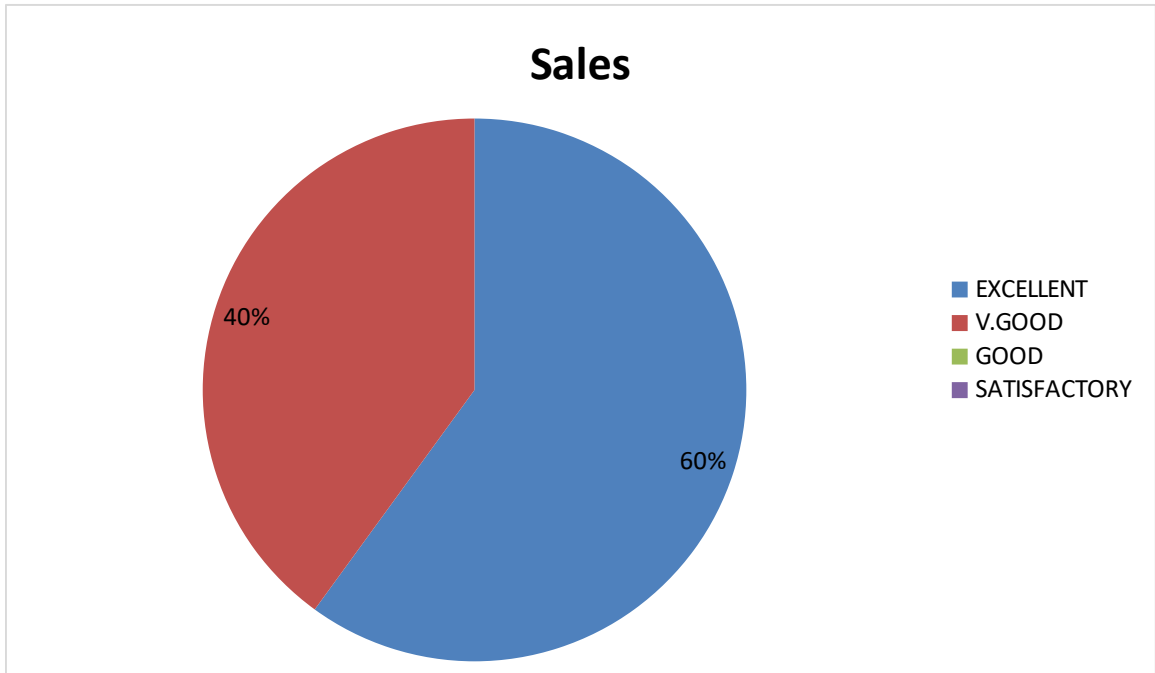

5. Is the syllabus provide scope for training/ internship/ Research