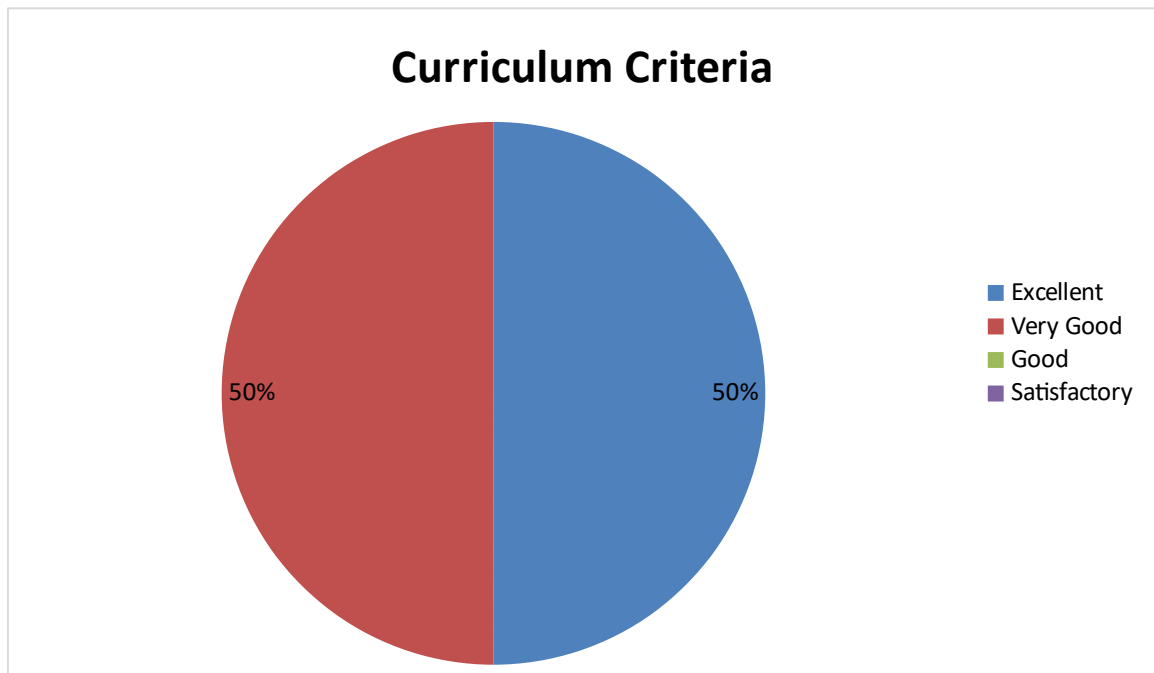

4. Curriculum provides opportunity of using ICT based knowledge and its skills .