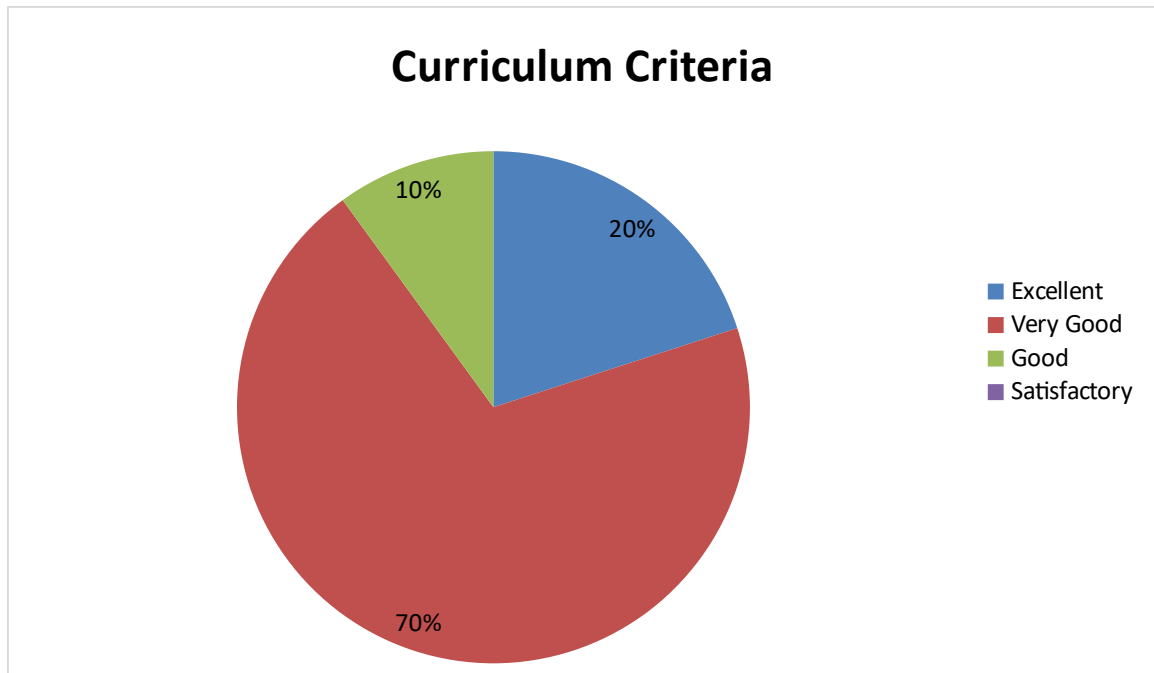

3. Is the syllabus provide scope for training/ Internship /Research