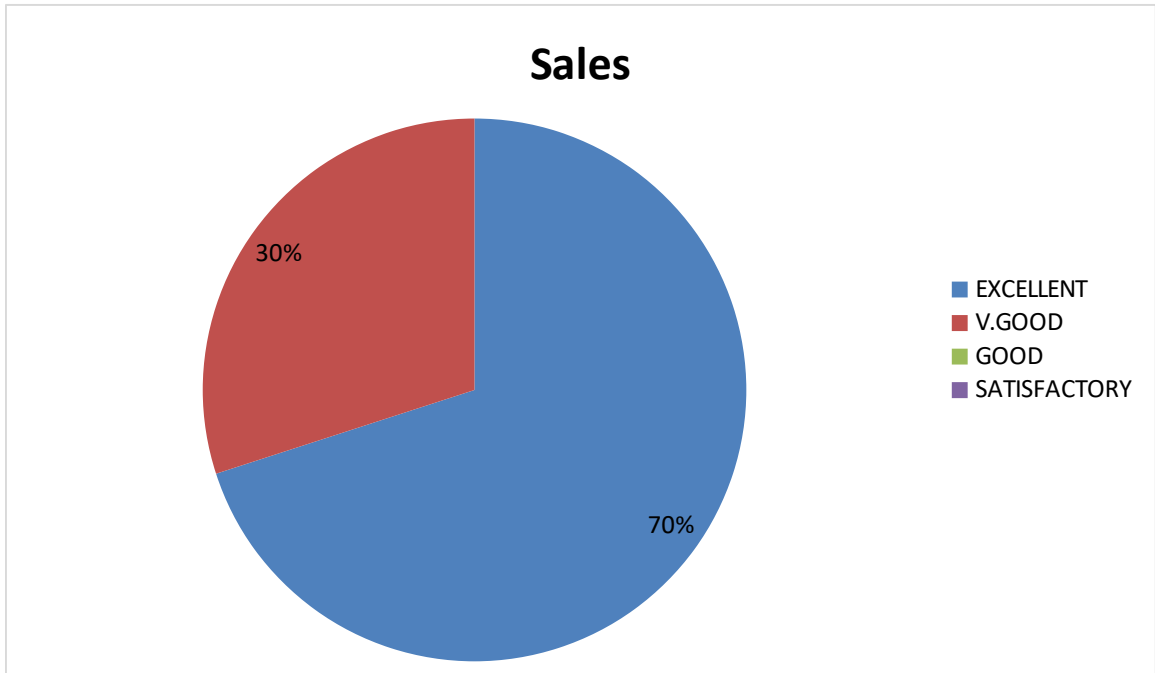

5. Syllabus content promote skill of the student to become a competent employee