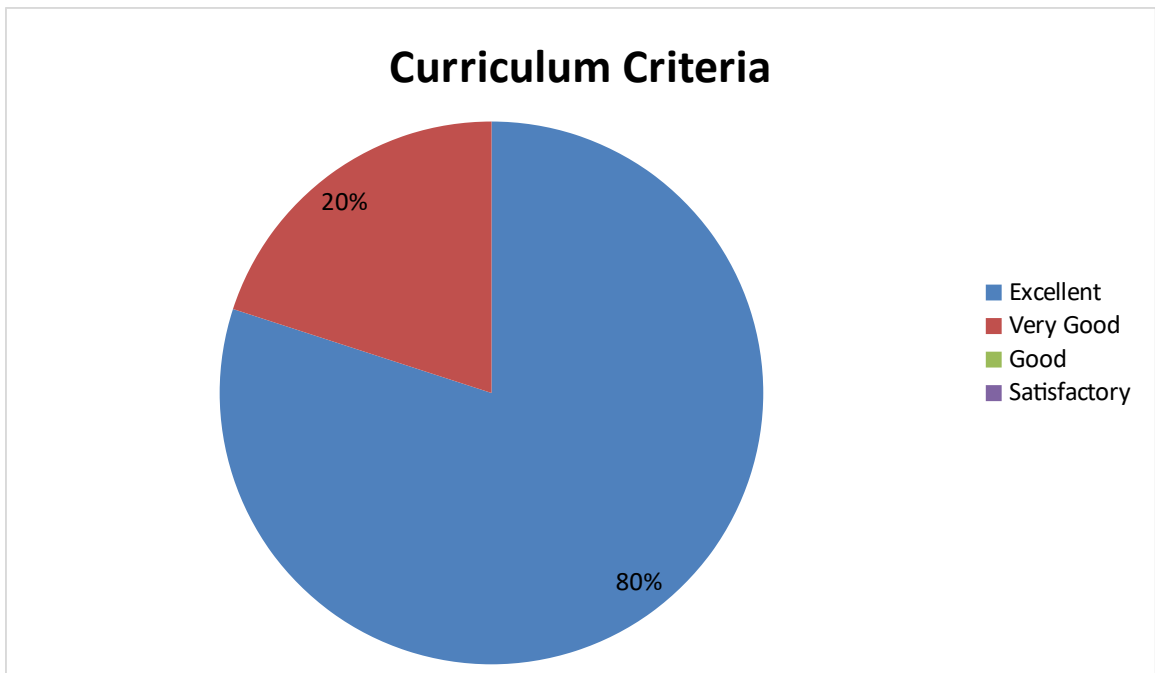

6. Syllabus develop creative thinking ; analytical ;communicative and life skills