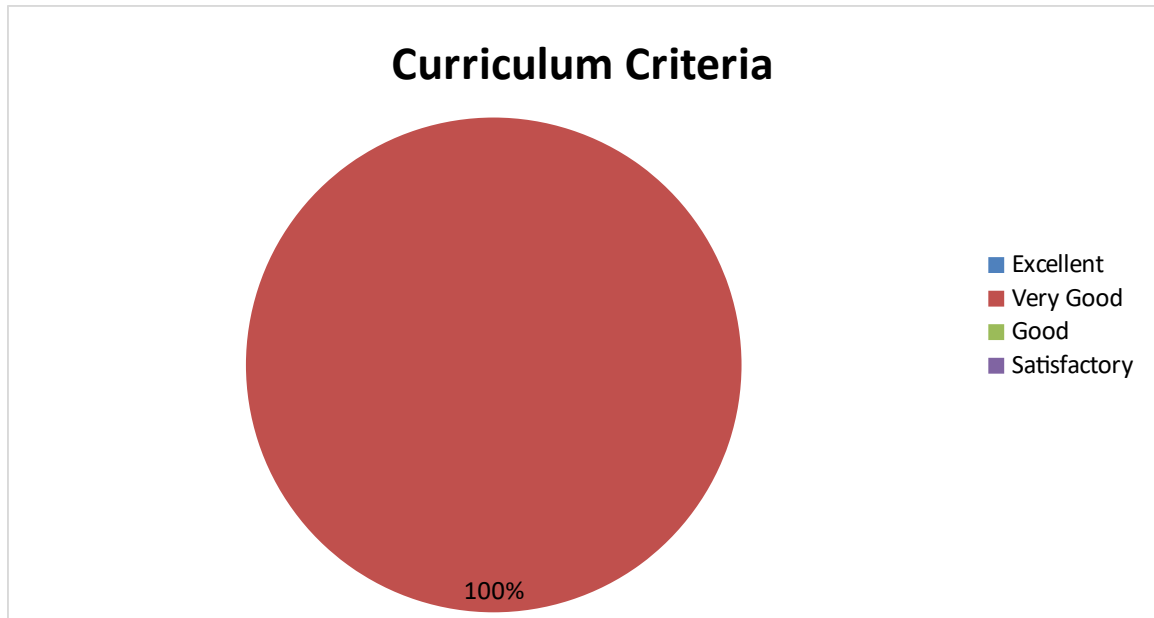

DEPARTMENT OF SOCIAL WORK

Employer's Feedback pie diagram

1. Syllabus ability to bridge the gap between industry standards and academic excellence

2. Prospective provision for higher education / Employability etc.