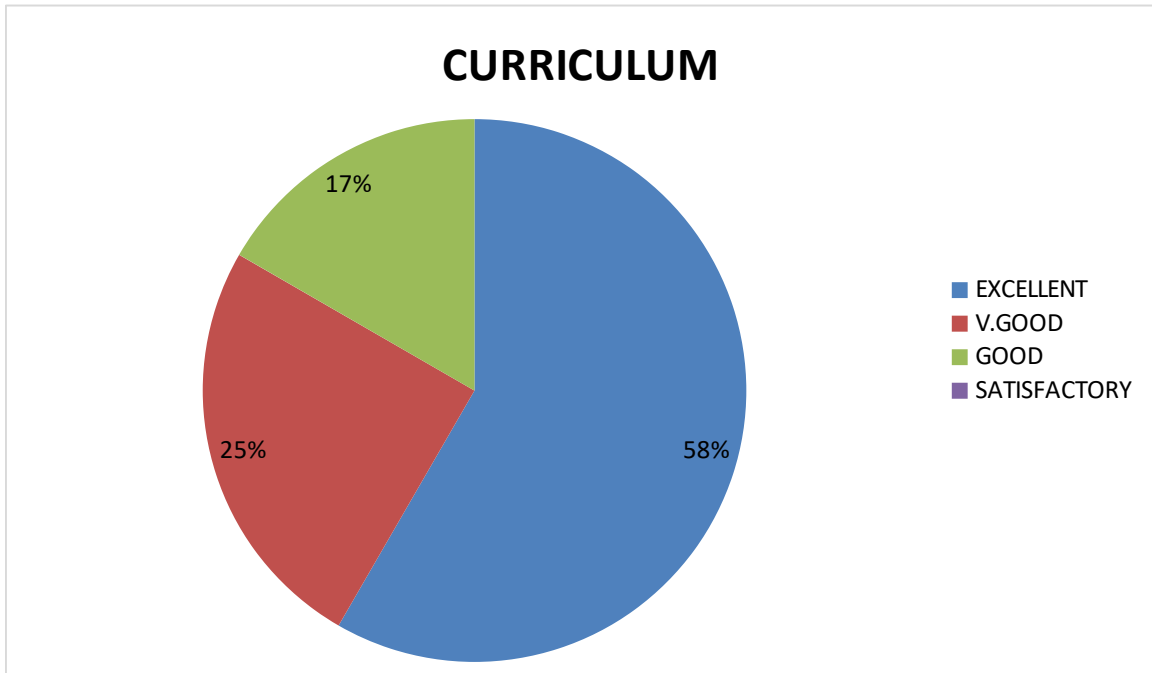

DEPARTMENT OF SOCIAL WORK

ALUMINI FEEDBACK ON CURRICULUM – PIE DIAGRAM

1. *Relevance in the area of theory and its application in the syllabus.*

2. *Course content meets the Industry demands.*

3. *Carrier orientation in the syllabus.*