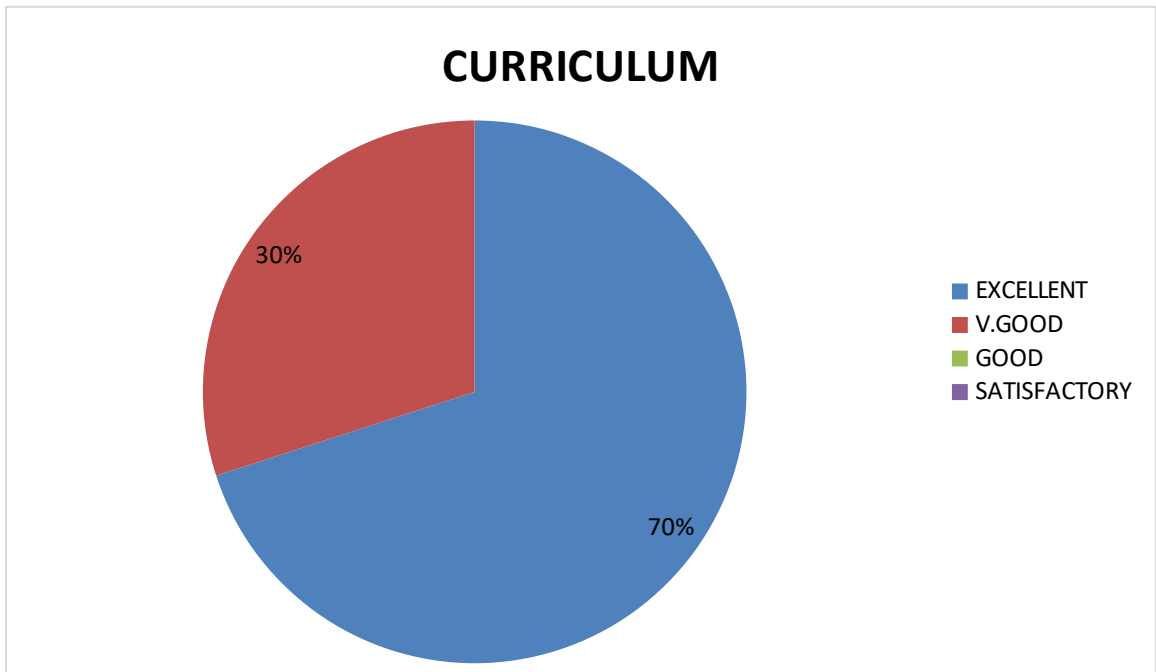

4. *Curriculum provide prospective for higher education /employability/ entrepreneurship.*