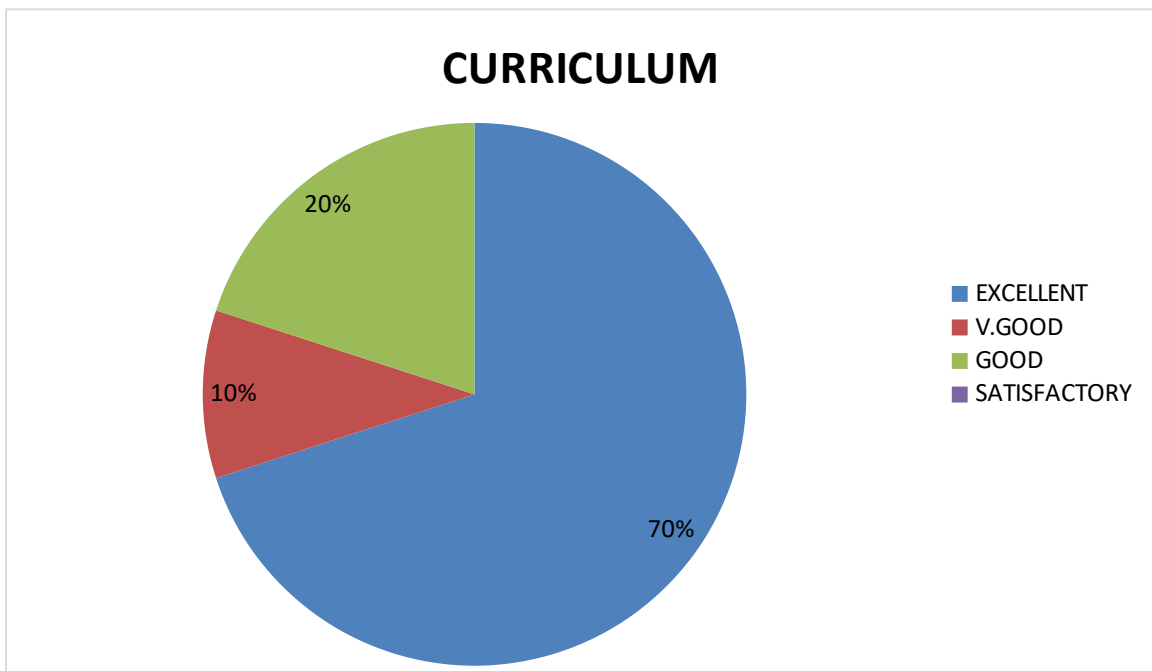

6. *Students centered syllabus enabling self Learning.*