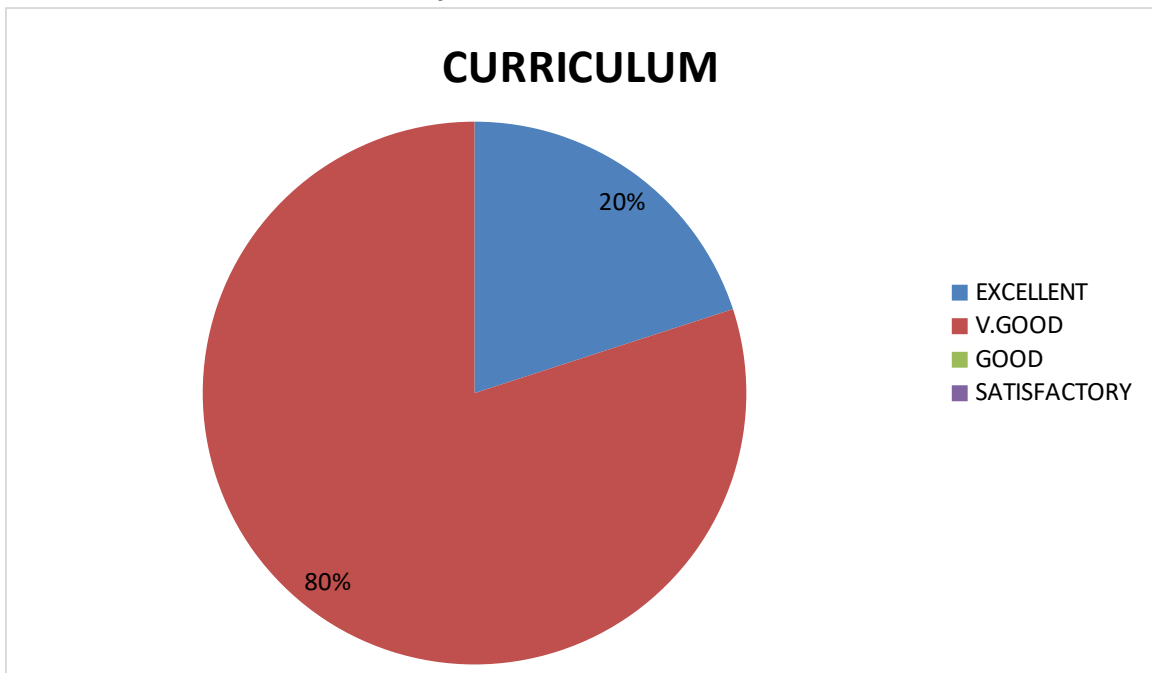

DEPARTMENT OF SOCIAL WORK

ALUMINI FEEDBACK ON CURRICULUM – PIE DIAGRAM

1. *Relevance in the area of theory and its application in the syllabus.*

2. *Course content meets the Industry demands.*

3. *Carrier orientation in the syllabus.*