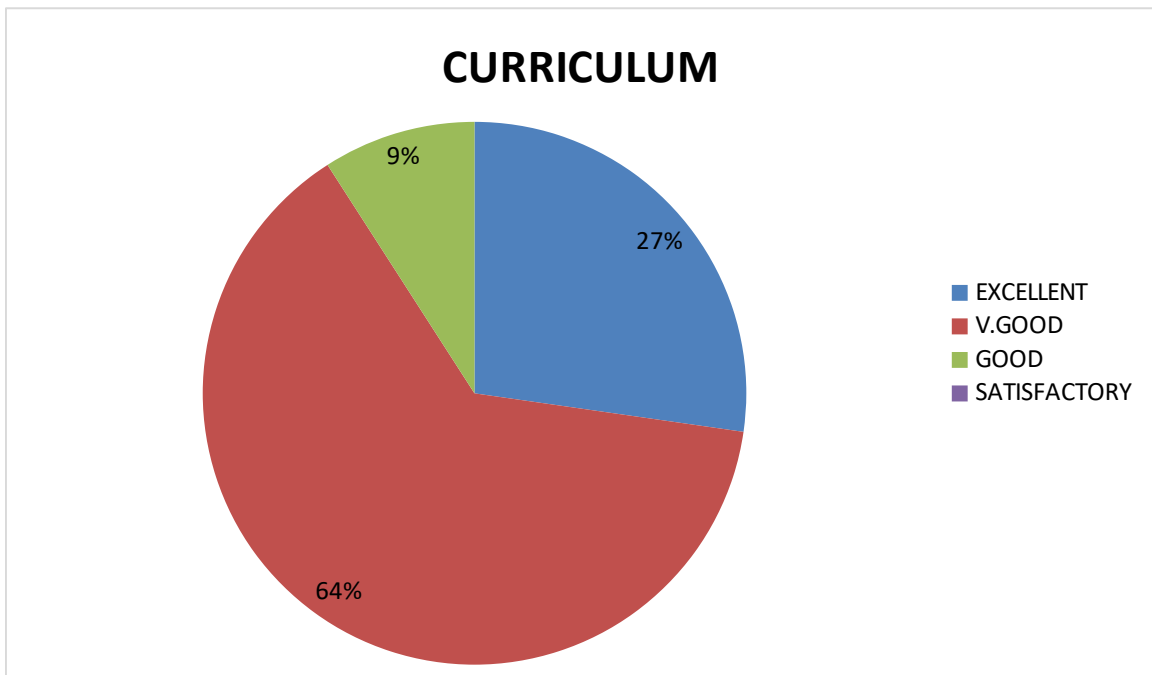

5. *The Project work/ Internship undertaken during the education is constructive and helpful in gaining professional experience.*