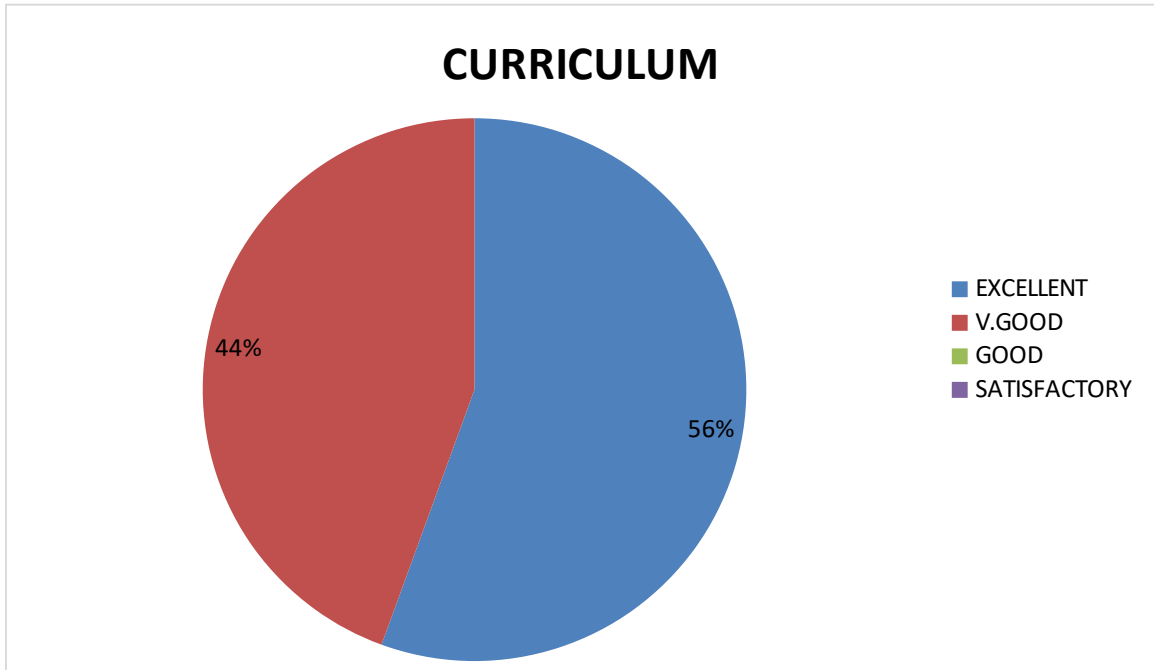

7. *Syllabus develop skills like, Creative thinking problem solving; communication and life skills.*