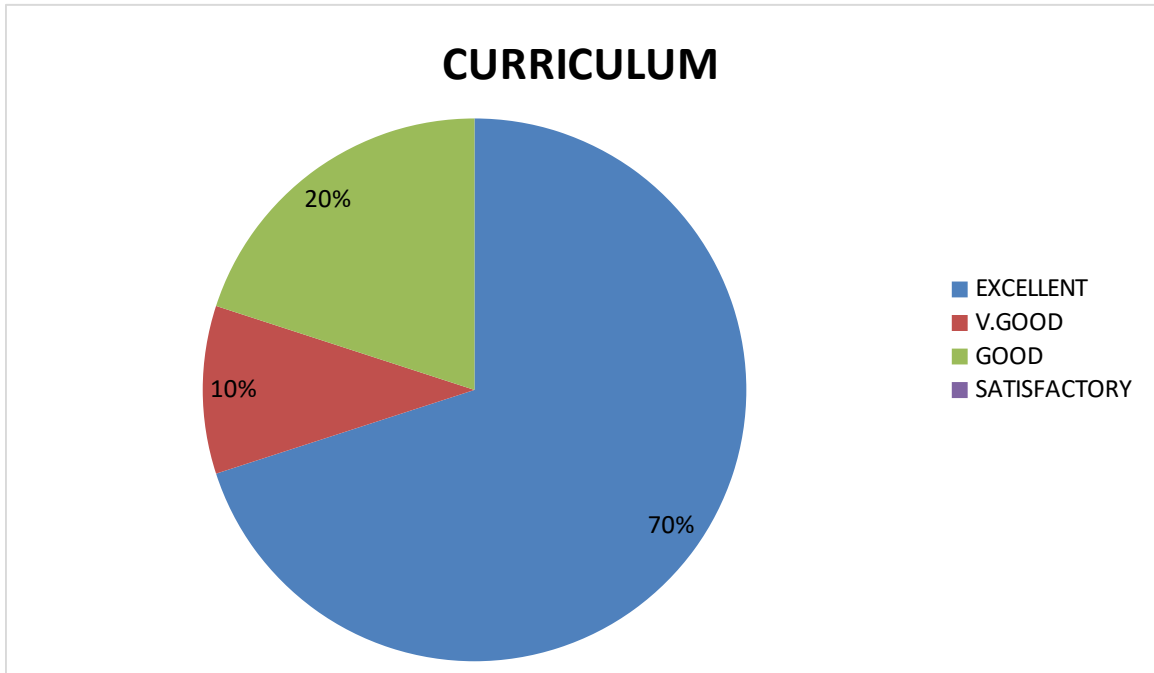

DEPARTMENT OF SOCIAL WORK

ALUMINI FEEDBACK ON CURRICULUM – PIE DIAGRAM

1. *Relevance in the area of theory and its application in the syllabus.*

2. *Course content meets the Industry demands.*

3. *Carrier orientation in the syllabus.*