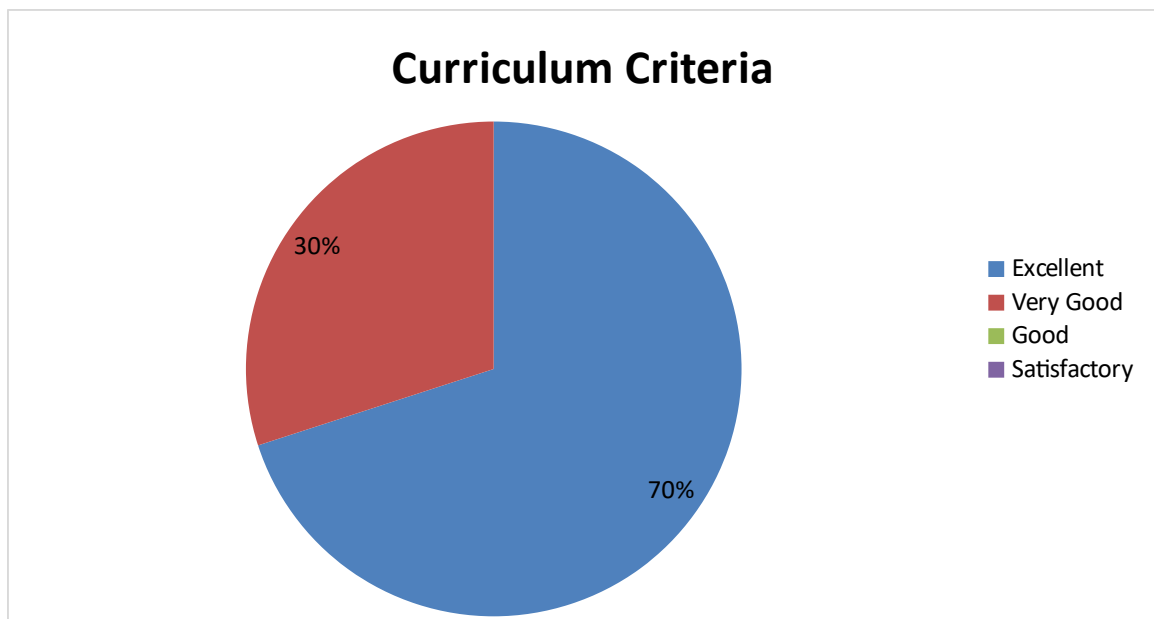

## DEPARTMENT OF SOCIAL WORK

### Student Feedback pie diagram

1. Relevance of the syllabus to the course

2. Syllabus content increases knowledge and create interest in the subject area

3. Relevance in the area of theory and its application in the syllabus