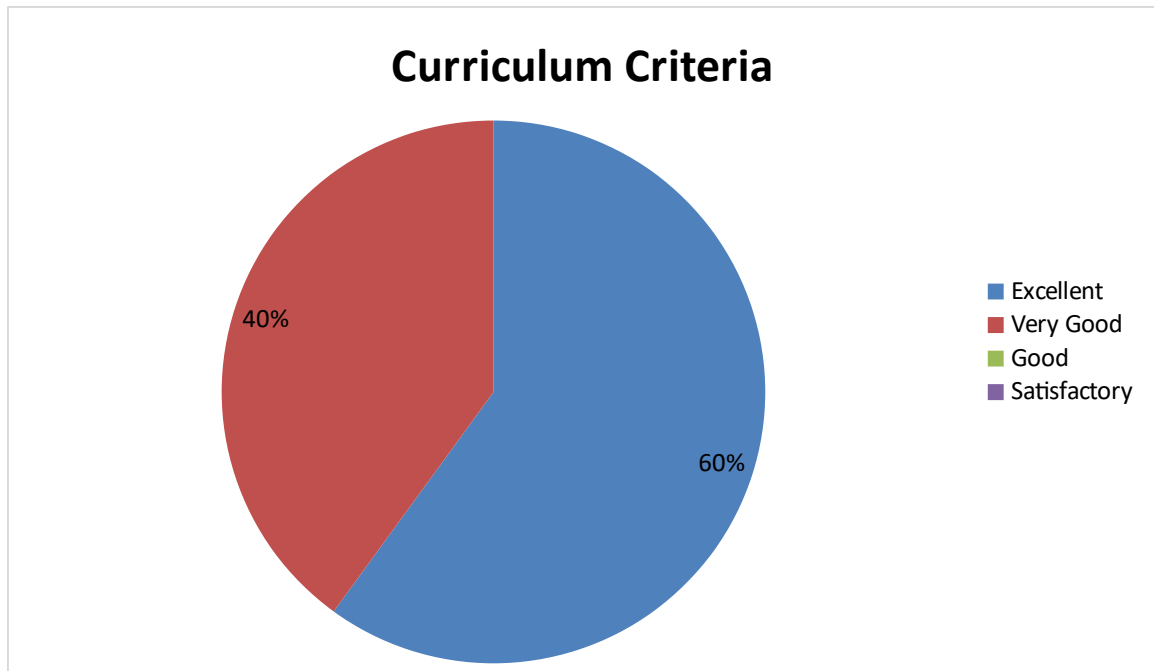

### Student Feedback pie diagram

1. Relevance of the syllabus to the course

2. Syllabus content increases knowledge and create interest in the subject area

3. Relevance in the area of theory and its application in the syllabus