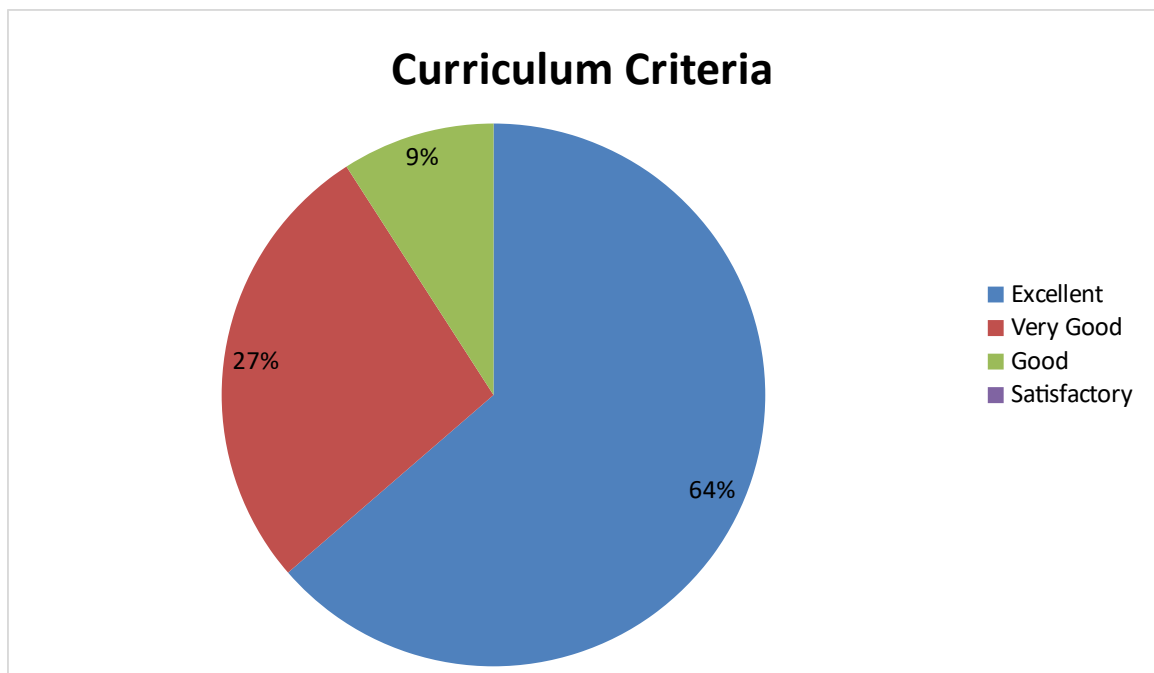

6. Curriculum provide prospective for higher education/ Employability/ entrepreneurship