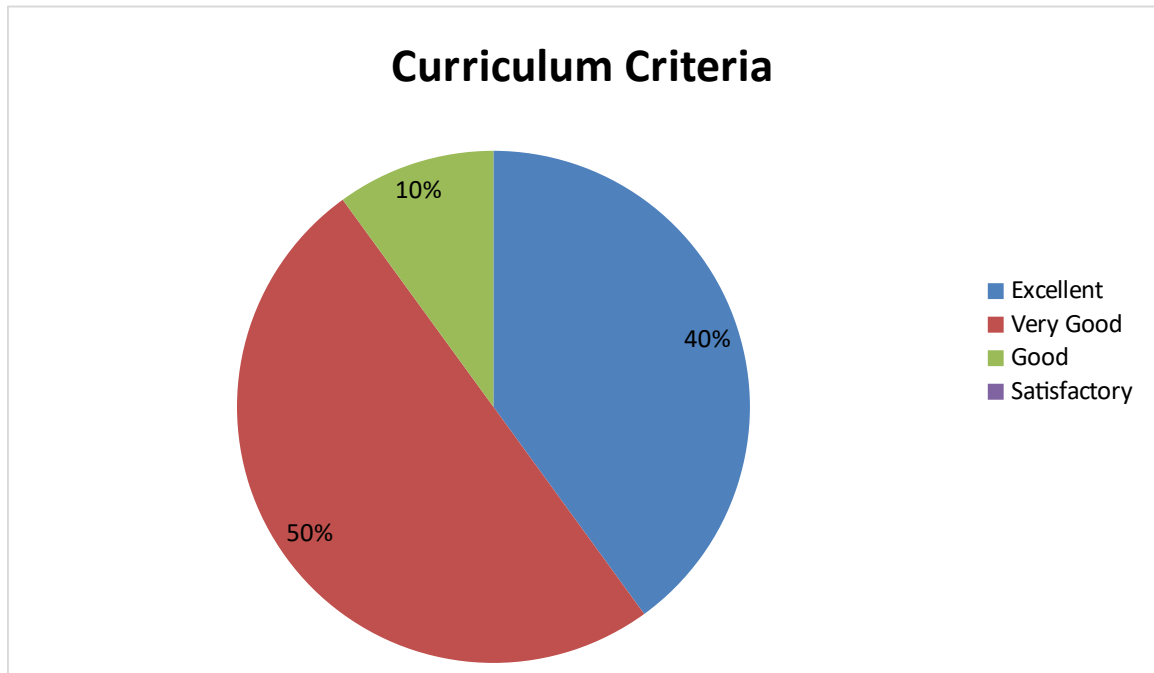

7. Syllabus meets the needs of the society