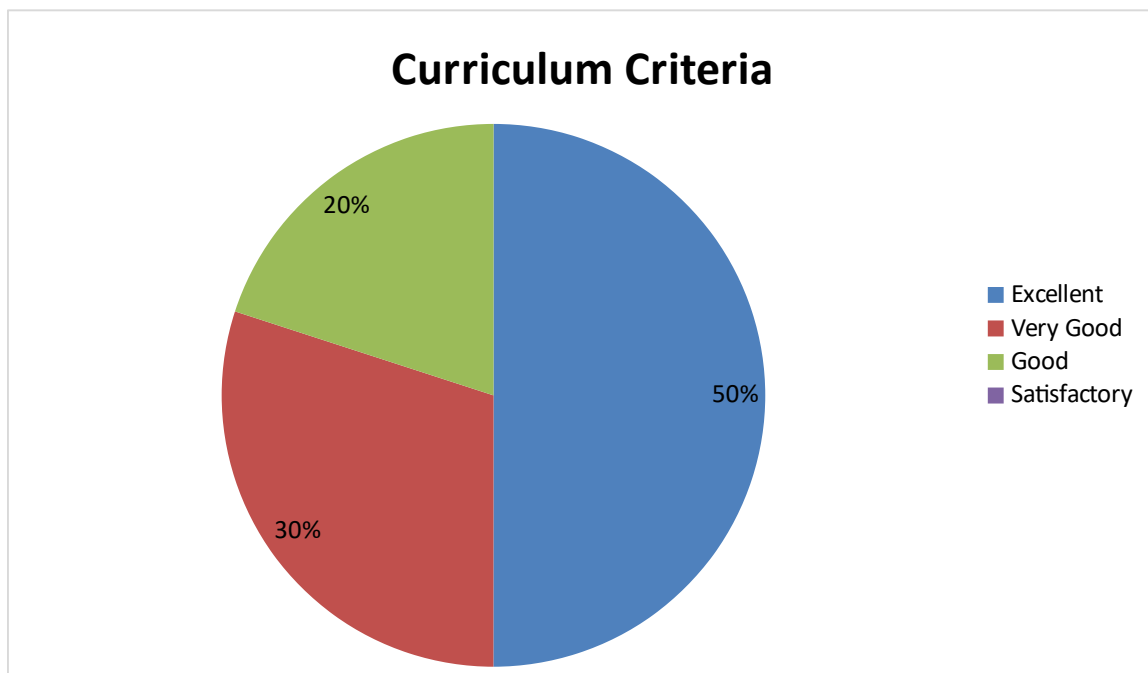

4. Abundant amount of prescribed books and reference material are available in the library.