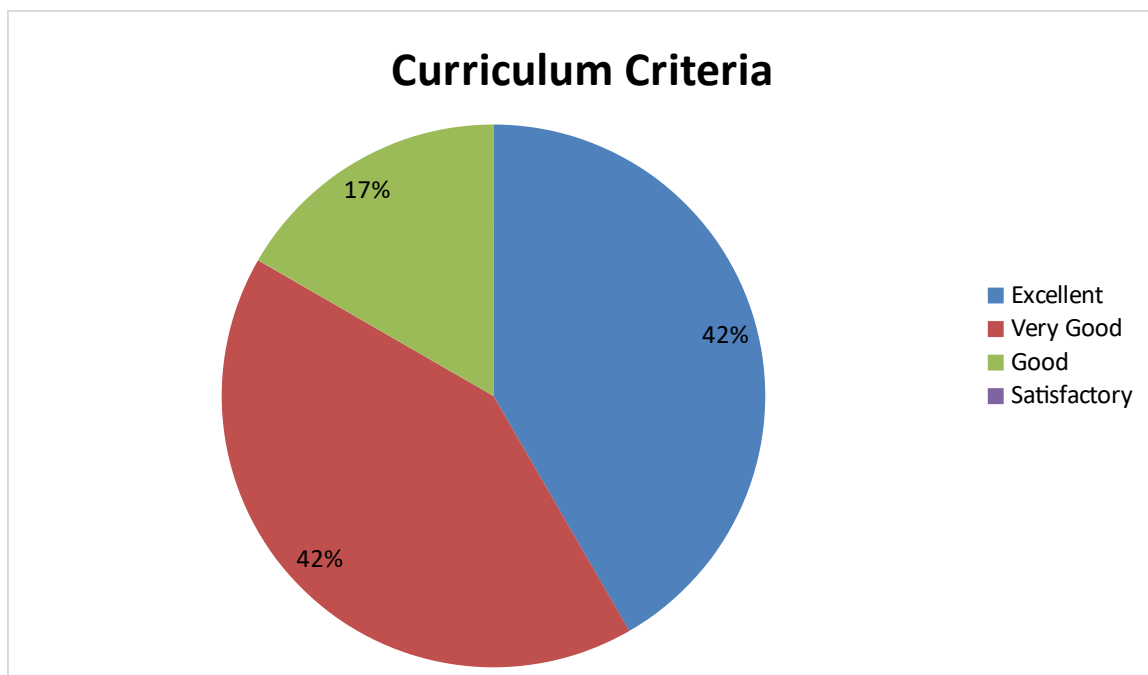

### Student Feedback pie diagram

1. Relevance of the syllabus to the course

2. Syllabus content increases knowledge and create interest in the subject area

3. Relevance in the area of theory and its application in the syllabus