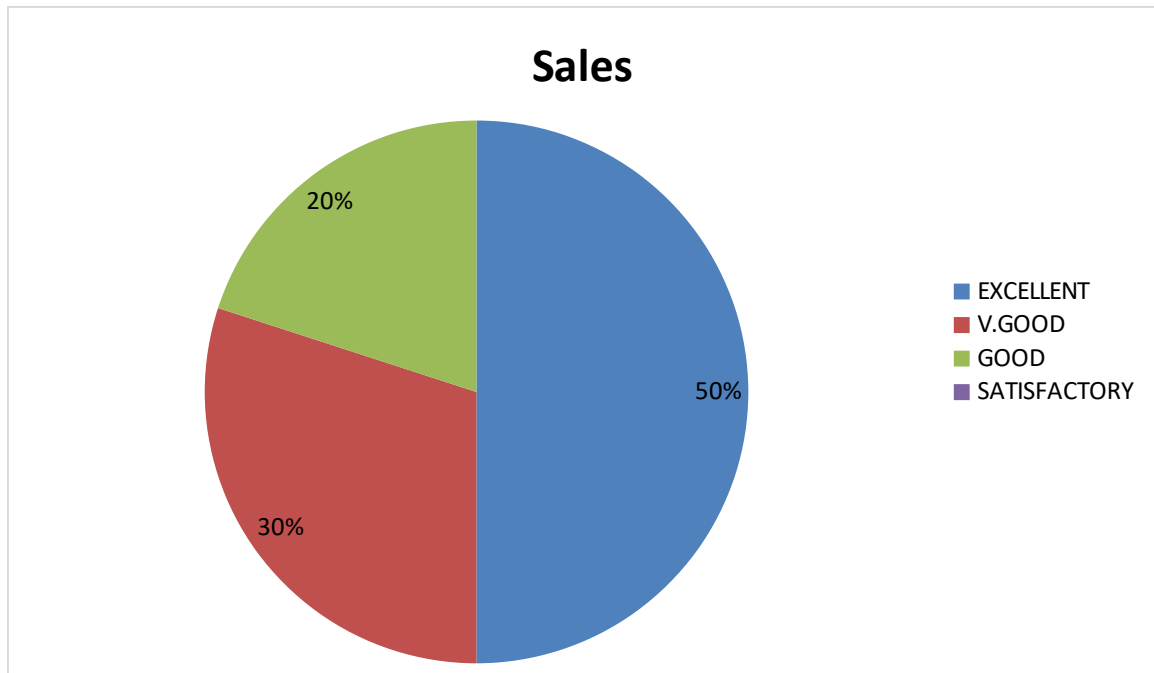

5. Is the syllabus provide scope for training/ internship/ Research