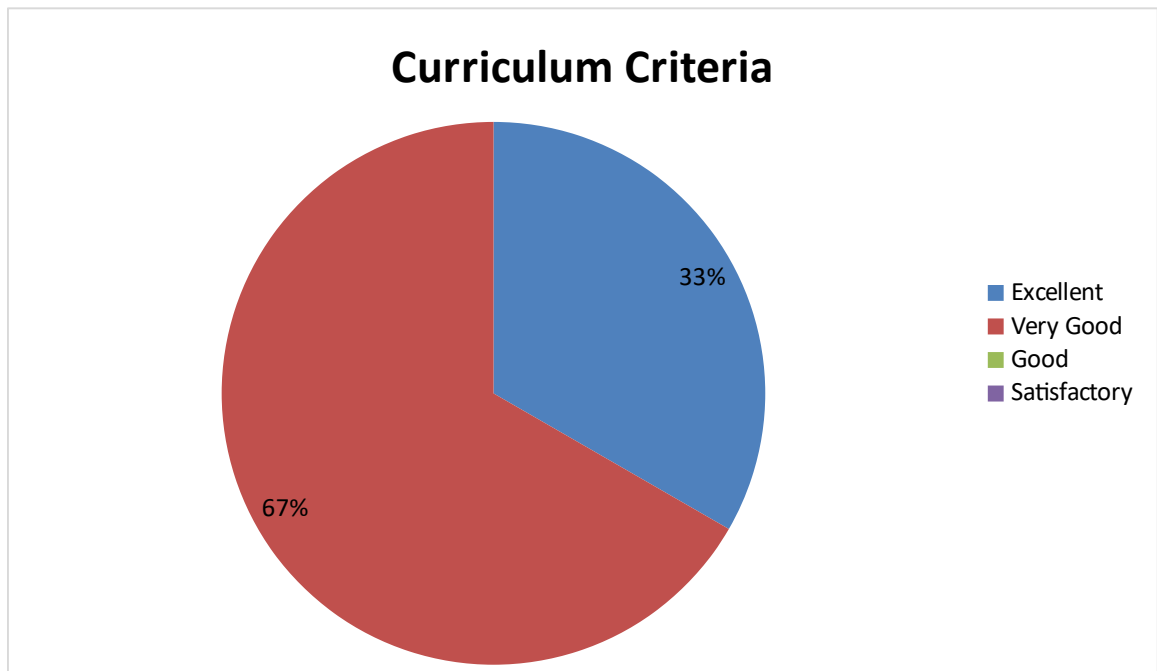

4. Abundant amount of prescribed books and reference material are available in the library.