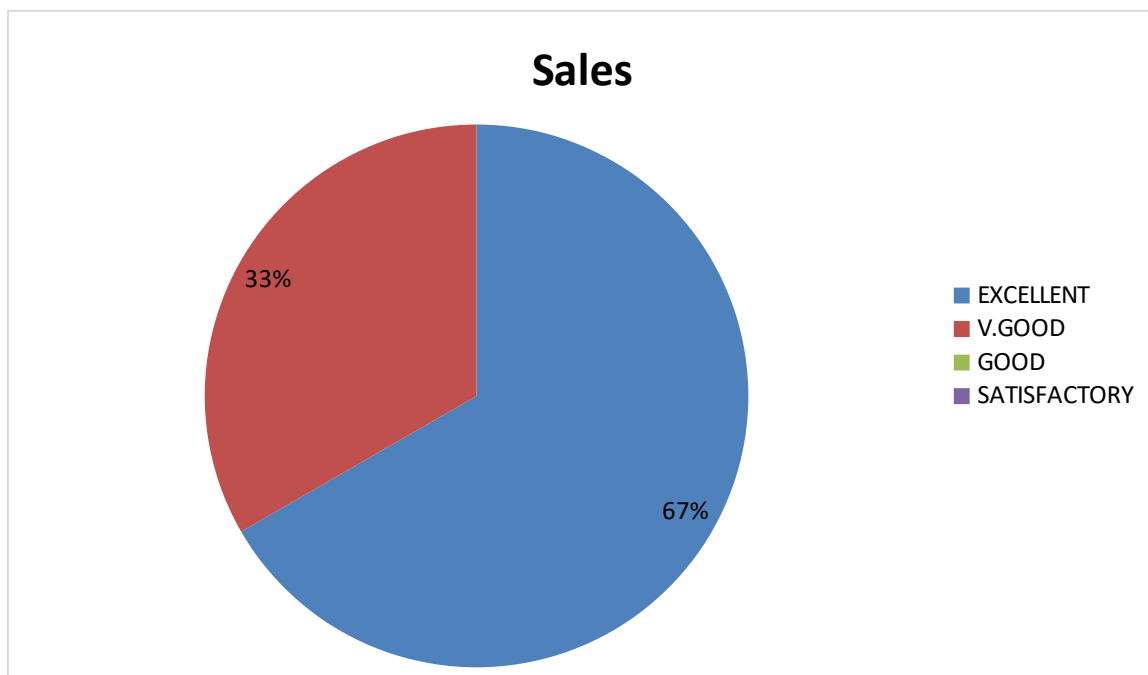

5. Is the syllabus provide scope for training/ internship/ Research