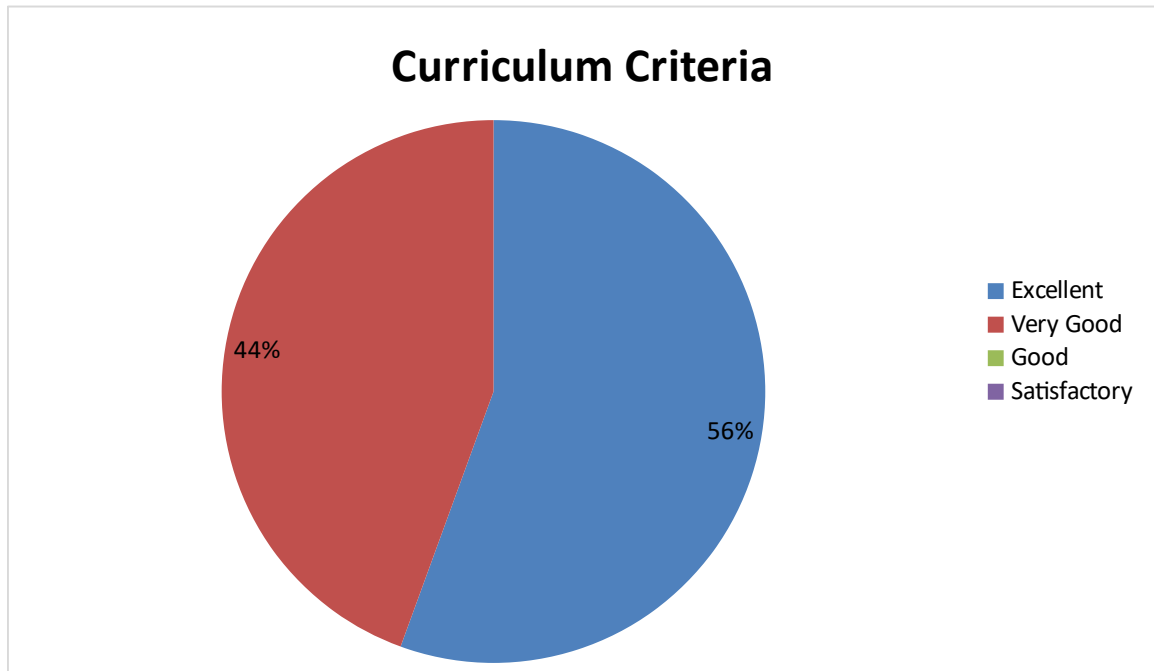

7. Syllabus meets the needs of the society