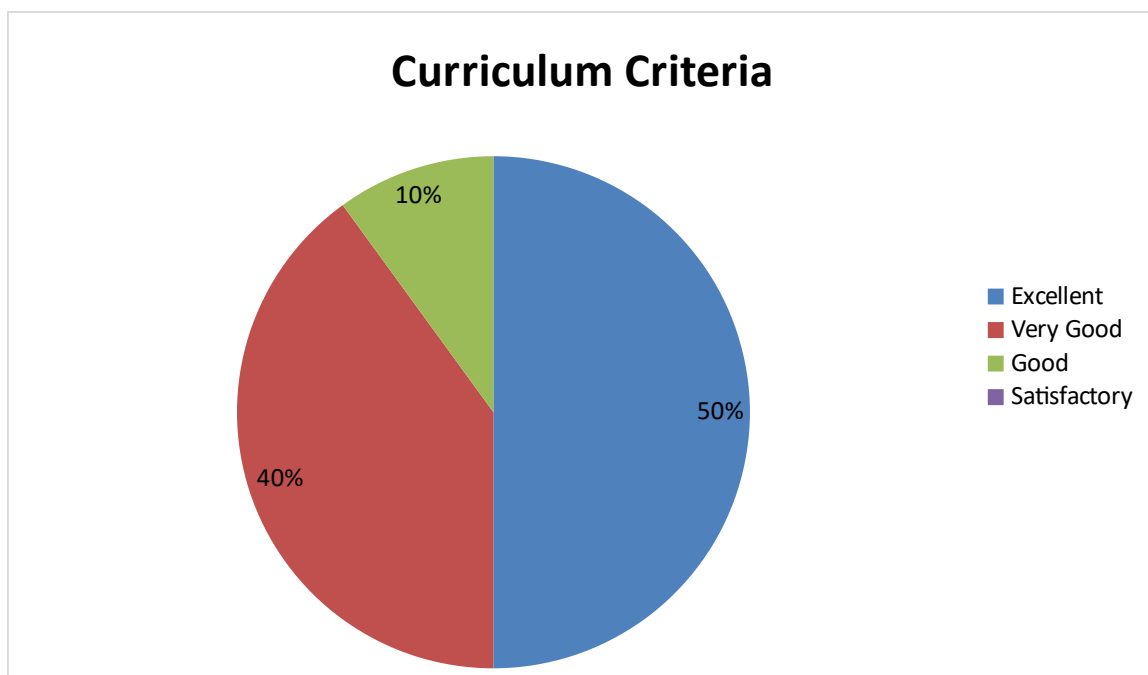

6. Curriculum provide prospective for higher education/ Employability/ entrepreneurship