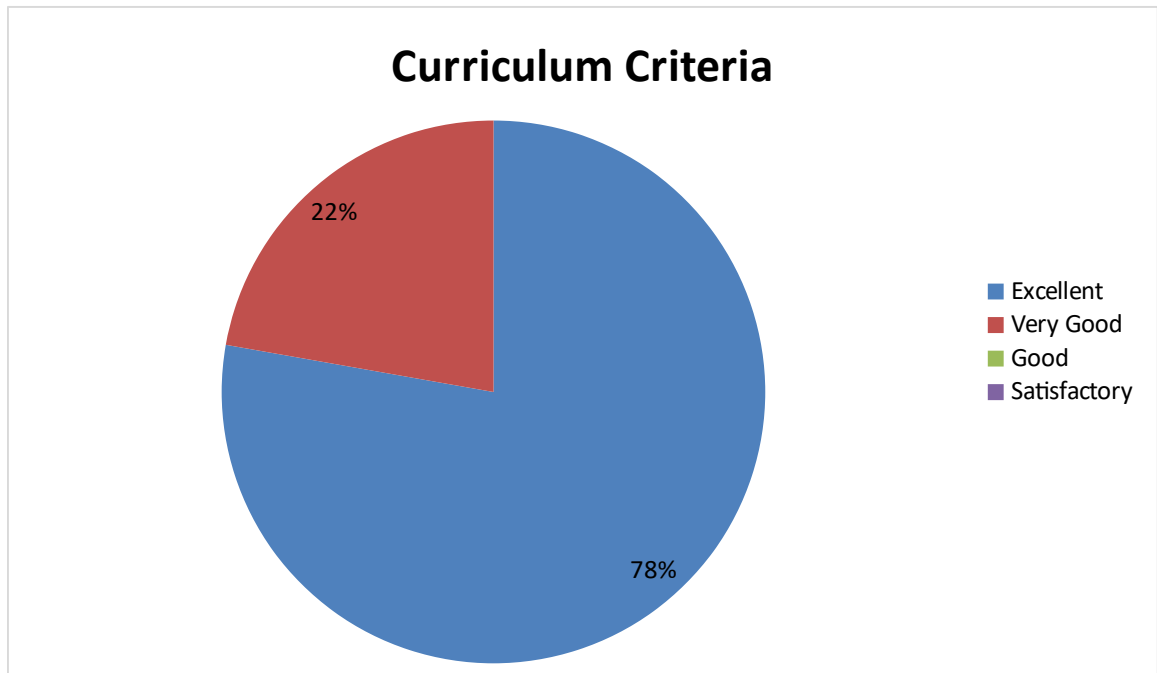

DEPARTMENT OF ZOOLOGY

Student Feedback pie diagram

1. Relevance of the syllabus to the course

2. Syllabus content increases knowledge and create interest in the subject area

3. Relevance in the area of theory and its application in the syllabus