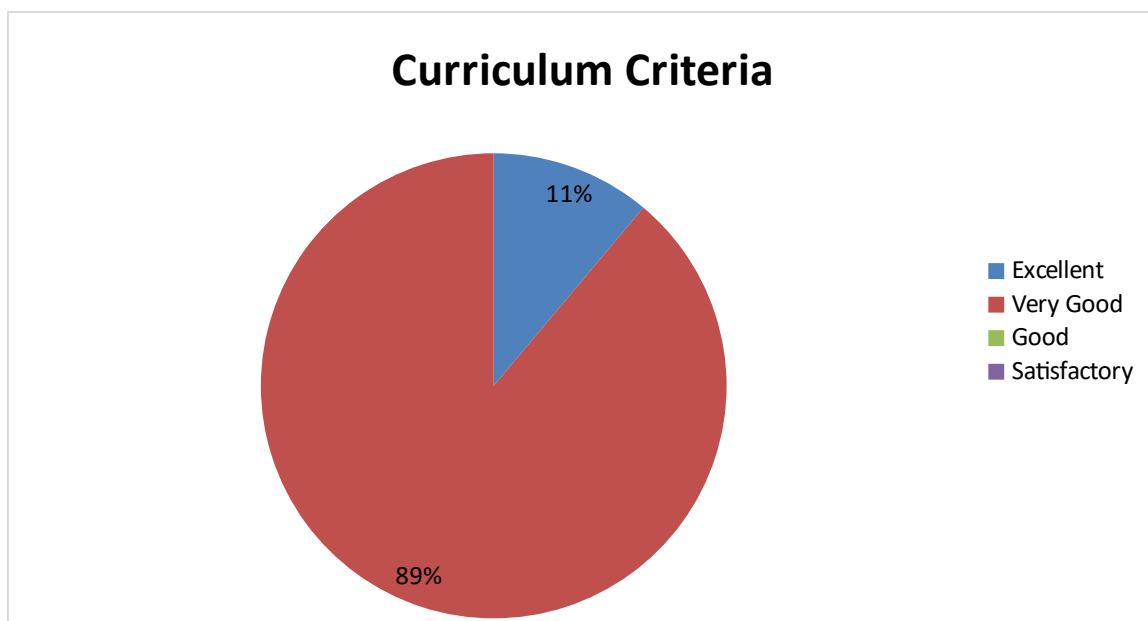

DEPARTMENT OF ZOOLOGY

Student Feedback pie diagram

1. Relevance of the syllabus to the course

2. Syllabus content increases knowledge and create interest in the subject area

3. Relevance in the area of theory and its application in the syllabus